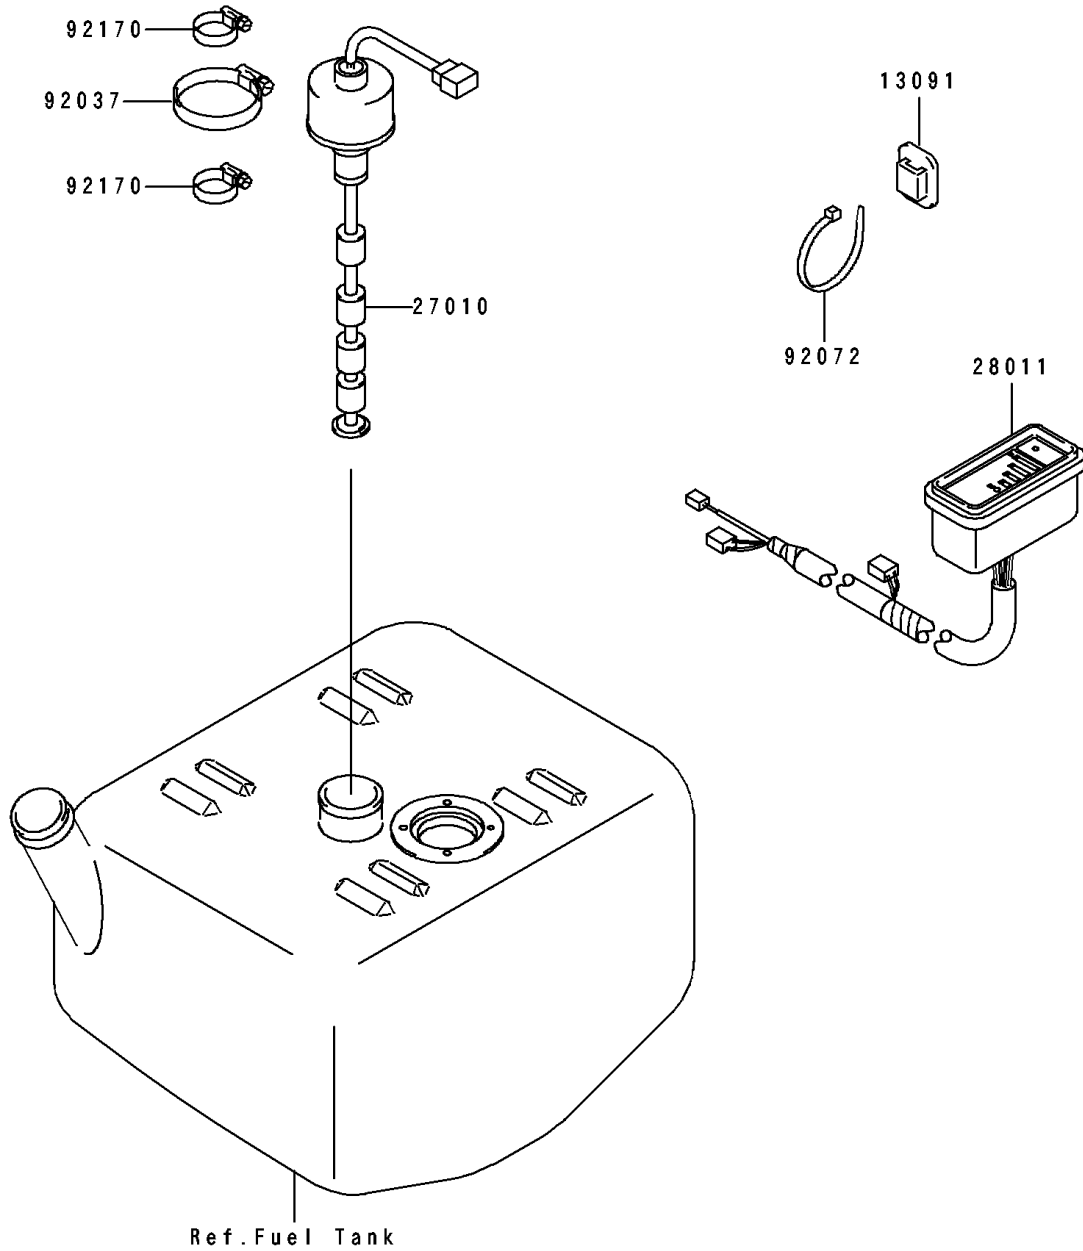

# 1994 XiR PARTS DIAGRAM

Meters

F3179

# 1994 XiR PARTS LIST

## Meters

ITEM NAME	PART NUMBER	QUANTITY
HOLDER,BAND (Ref # 13091)	13091-3764	3
SWITCH,FUEL LEVEL (Ref # 27010)	27010-3727	1
METER,FUEL (Ref # 28011)	28011-3705	1
CLAMP (Ref # 92037)	92037-3009	1
BAND (Ref # 92072)	92072-3778	4
CLAMP (Ref # 92170)	92170-3718	2