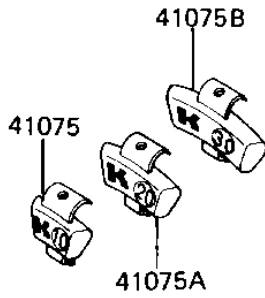

1985 LTD PARTS DIAGRAM

TIRES

F2210-0130

1985 LTD PARTS LIST

TIRES

ITEM NAME	PART NUMBER	QUANTITY
VALVE (Ref # 16126)	16126-1136	2
TIRE (Ref # 41002)	41002-1531	1
TIRE,RR,150/90-15 M/C (Ref # 41002A)	41002-1776	1
BALANCER-WHEEL,10G (Ref # 41075)	41075-1014	AR
BALANCER-WHEEL,20G (Ref # 41075A)	41075-1015	AR
BALANCER-WHEEL,30G (Ref # 41075B)	41075-1016	AR