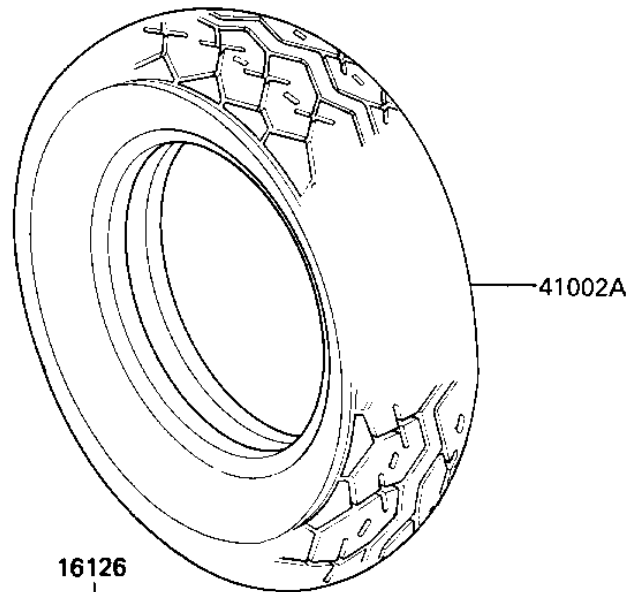

1985 LTD PARTS DIAGRAM

TIRES

F2210-0130

1985 LTD PARTS LIST

TIRES

ITEM NAME	PART NUMBER	QUANTITY
VALVE (Ref # 16126)	16126-1136	2
TIRE (Ref # 41002)	41002-1531	1
TIRE,RR,150/90-15 M/C (Ref # 41002A)	41002-1776	1
BALANCER-WHEEL,10G (Ref # 41075)	41075-1014	AR
BALANCER-WHEEL,20G (Ref # 41075A)	41075-1015	AR
BALANCER-WHEEL,30G (Ref # 41075B)	41075-1016	AR