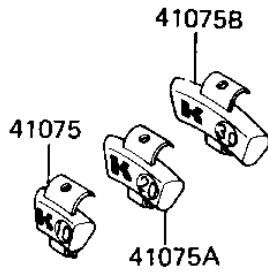

1985 LTD PARTS DIAGRAM

TIRES

F2210-0130

1985 LTD PARTS LIST

TIRES

ITEM NAME	PART NUMBER	QUANTITY
VALVE (Ref # 16126)	16126-1136	2
TIRE (Ref # 41002)	41002-1531	1
TIRE,RR,150/90-15 M/C (Ref # 41002A)	41002-1776	1
BALANCER-WHEEL,10G (Ref # 41075)	41075-1014	AR
BALANCER-WHEEL,20G (Ref # 41075A)	41075-1015	AR
BALANCER-WHEEL,30G (Ref # 41075B)	41075-1016	AR