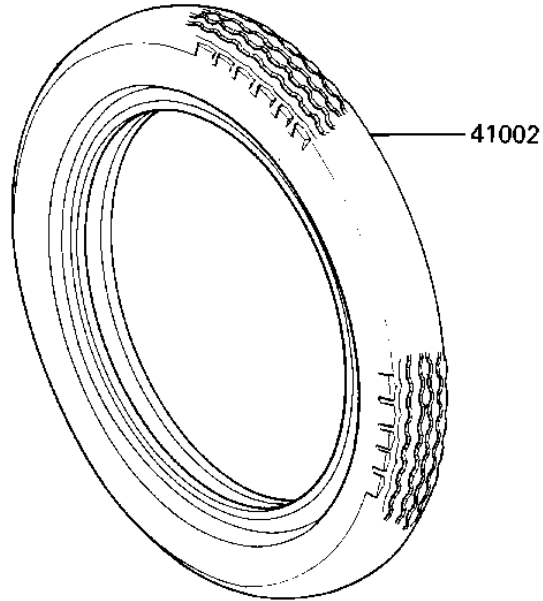

1985 LTD PARTS DIAGRAM

TIRES

F2210-0130

1985 LTD PARTS LIST

TIRES

ITEM NAME	PART NUMBER	QUANTITY
VALVE (Ref # 16126)	16126-1136	2
TIRE (Ref # 41002)	41002-1531	1
TIRE,RR,150/90-15 M/C (Ref # 41002A)	41002-1776	1
BALANCER-WHEEL,10G (Ref # 41075)	41075-1014	AR
BALANCER-WHEEL,20G (Ref # 41075A)	41075-1015	AR
BALANCER-WHEEL,30G (Ref # 41075B)	41075-1016	AR