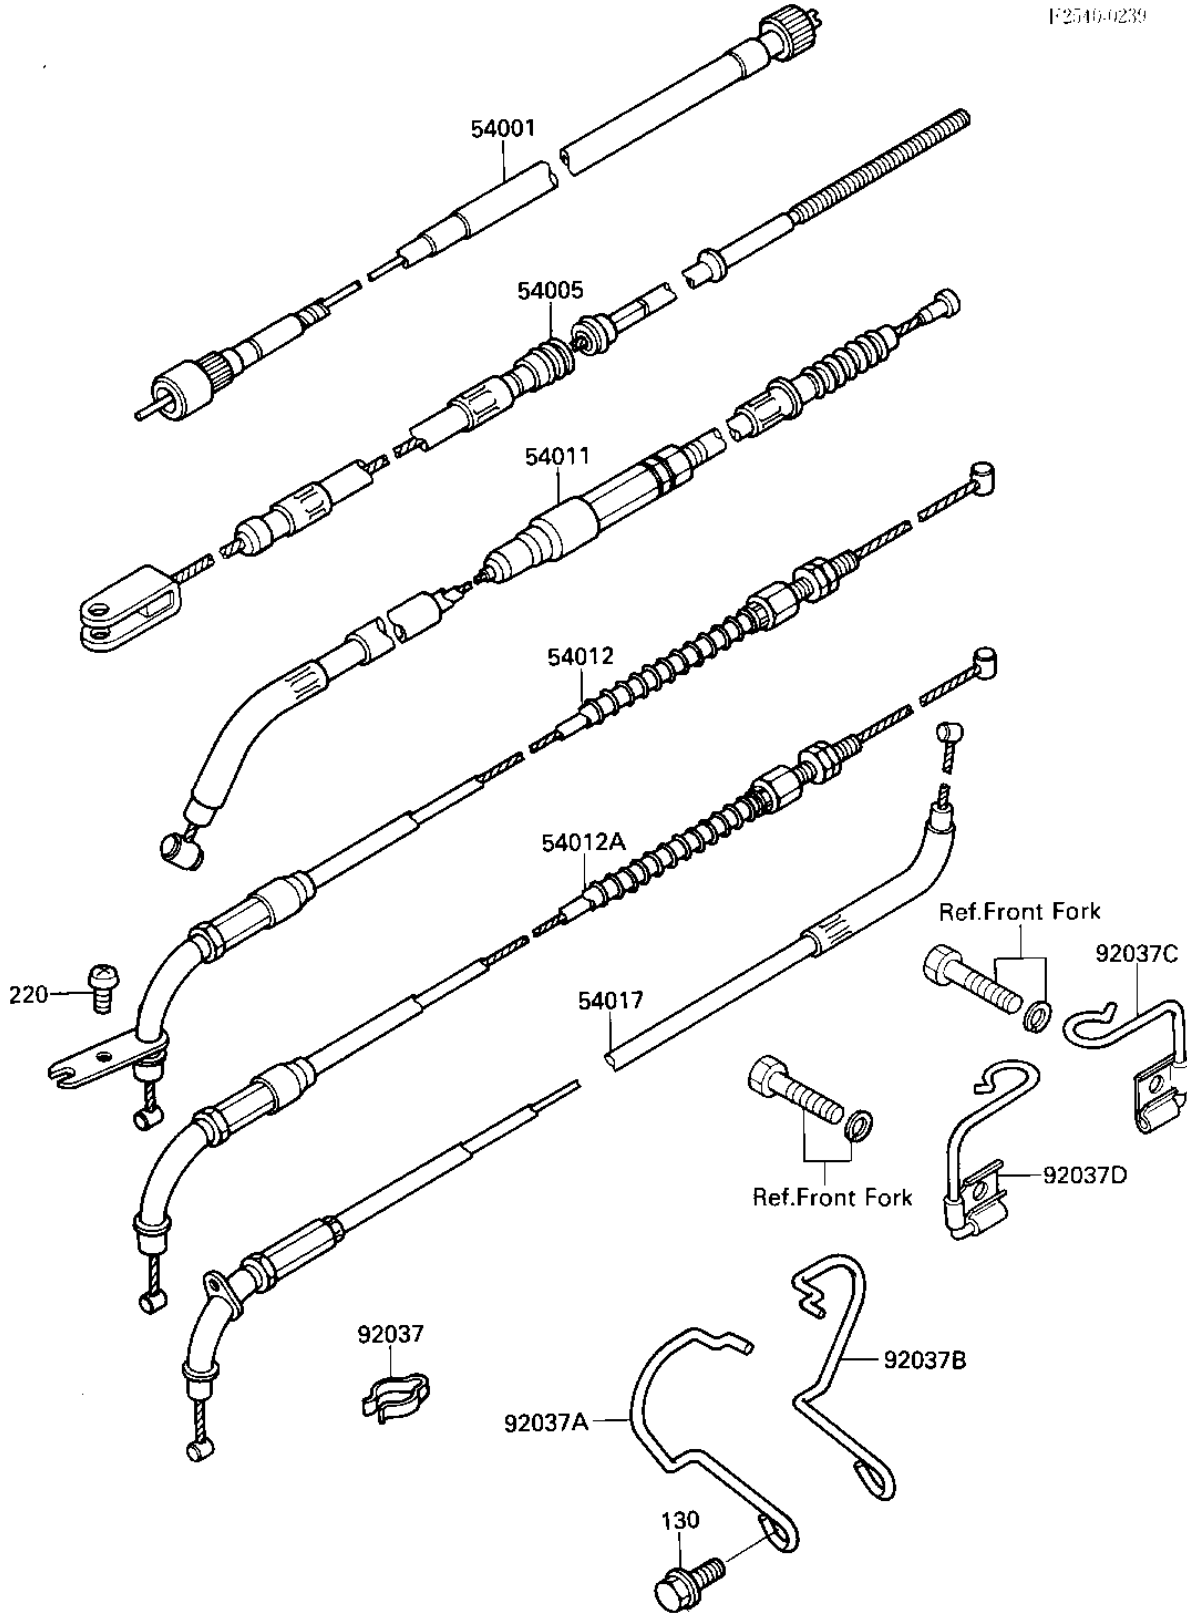

# 1985 LTD PARTS DIAGRAM

## CABLES

F2516-0239

# 1985 LTD PARTS LIST

## CABLES

ITEM NAME	PART NUMBER	QUANTITY
CABLE,SPEEDOMETER (Ref # 54001)	54001-1029	1
CABLE-BRAKE (Ref # 54005)	54005-1124	1
CABLE-CLUTCH (Ref # 54011)	54011-1227	1
CABLE-THROTTLE,OPENIN (Ref # 54012)	54012-1242	1
CABLE-THROTTLE,CLOSIN (Ref # 54012A)	54012-1243	1
CABLE-STARTER (Ref # 54017)	54017-1059	1
CLAMP,CABLE (Ref # 92037)	92037-093	1
CLAMP,HARNESS (Ref # 92037A)	92037-1638	1
CLAMP,CABLE (Ref # 92037B)	92037-1639	1
CLAMP,CABLE (Ref # 92037C)	92037-1666	1
CLAMP,CABLE (Ref # 92037D)	92037-1667	1
BOLT-FLANGED,6X14 (Ref # 130)	130C0614	1
SCREW-PAN-CROSS,5X14 (Ref # 220)	220C0514	1