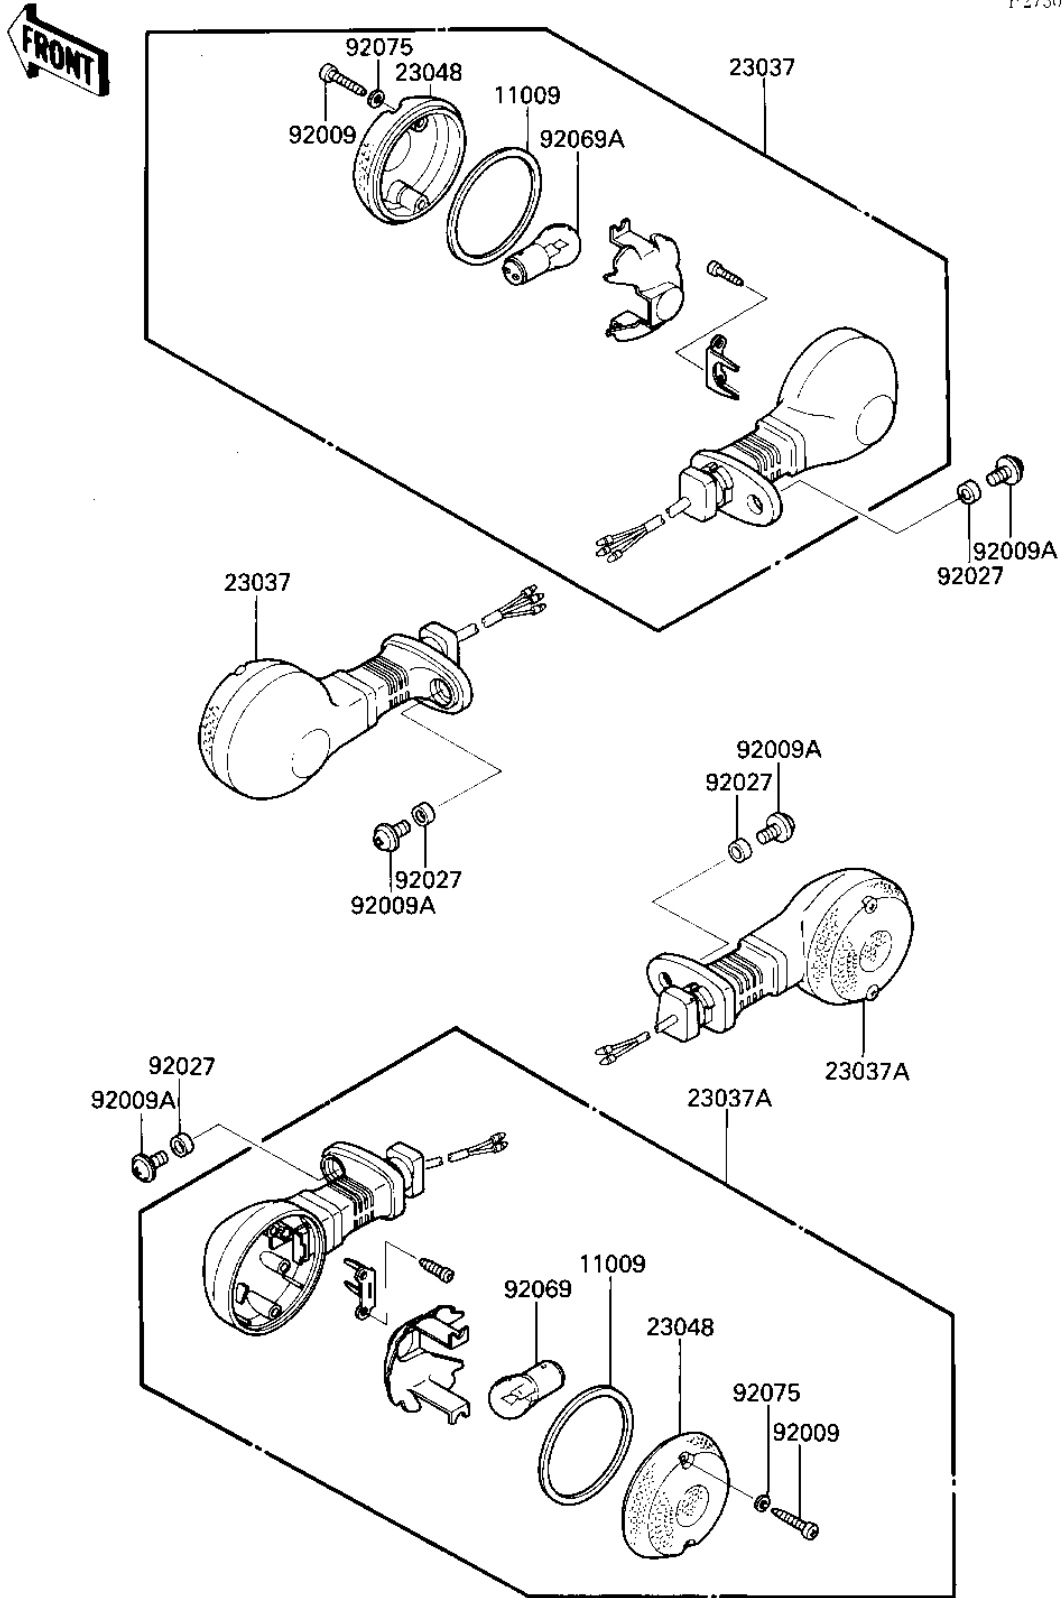

1985 LTD PARTS DIAGRAM

TURN SIGNALS

F2730-0150

1985 LTD PARTS LIST

TURN SIGNALS

ITEM NAME	PART NUMBER	QUANTITY
GASKET,SIGNAL LAMP (Ref # 11009)	11009-1413	4
LAMP-ASSY-SIGNAL,FR (Ref # 23037)	23037-1214	2
LAMP-ASSY-SIGNAL,RR (Ref # 23037A)	23037-1220	2
LENS-SIGNAL LAMP (Ref # 23048)	23048-1066	4
SCREW,TAPPING,4X25 (Ref # 92009)	92009-1069	8
SCREW,6X14 (Ref # 92009A)	92009-1288	4
COLLAR (Ref # 92027)	92027-103	4
BULB 12V 32CP (Ref # 92069)	92069-055	2
BULB,12V 23/8W (Ref # 92069A)	92069-060	2
WASHER-PLAIN,4MM (Ref # 92075)	23058-002	8