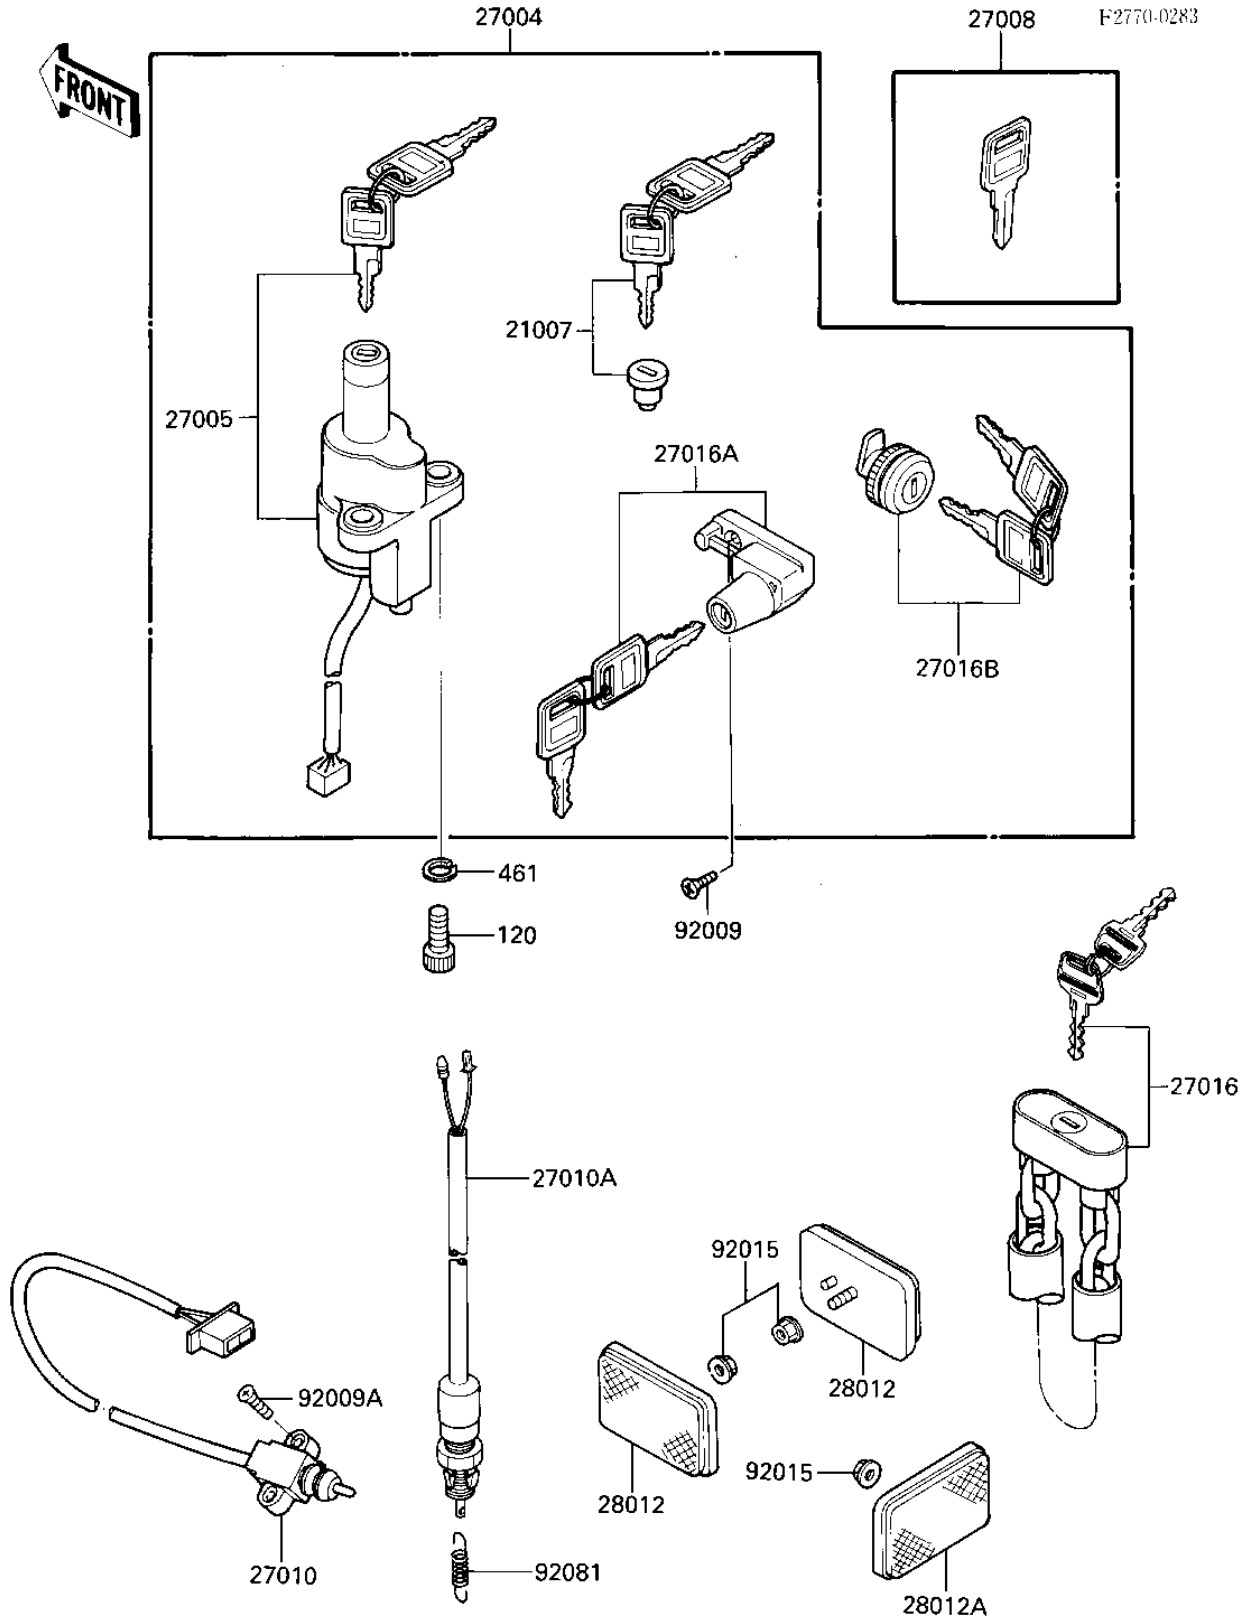

1985 LTD PARTS DIAGRAM

IGNITION SWITCH/LOCKS/REFLECTORS

1985 LTD PARTS LIST

IGNITION SWITCH/LOCKS/REFLECTORS

ITEM NAME	PART NUMBER	QUANTITY
ROTOR,FUEL TANK (Ref # 21007)	21007-5005	1
SWITCH-ASSY (Ref # 27004)	27004-5270	1
SWITCH-ASSY-IGNITION (Ref # 27005)	27005-5052	1
KEY-LOCK,BLANK (Ref # 27008)	27008-1103	1
SWITCH,SIDE STAND (Ref # 27010)	27010-1189	1
SWITCH,BRAKE LAMP (Ref # 27010A)	27010-1181	1
LOCK-ASSY (Ref # 27016)	27016-1051	1
LOCK-ASSY,HELMET (Ref # 27016A)	27016-5060	2
LOCK-ASSY,DRIVE COMPU (Ref # 27016B)	27016-5081	1
REFLECTOR-REFLEX (Ref # 28012)	28012-1009	2
REFLECTOR-REFLEX,RR (Ref # 28012A)	28012-1051	1
SCREW,5X16 (Ref # 92009)	92009-1305	2
SCREW (Ref # 92009A)	92009-1359	2
NUT,FLANGED,5MM (Ref # 92015)	92015-1259	3
SPRING,SEAT LOCK (Ref # 92081)	92081-1544	1
BOLT-SOCKET (Ref # 120)	120T0822	2
WASHER-SPRING (Ref # 461)	461L0800	2