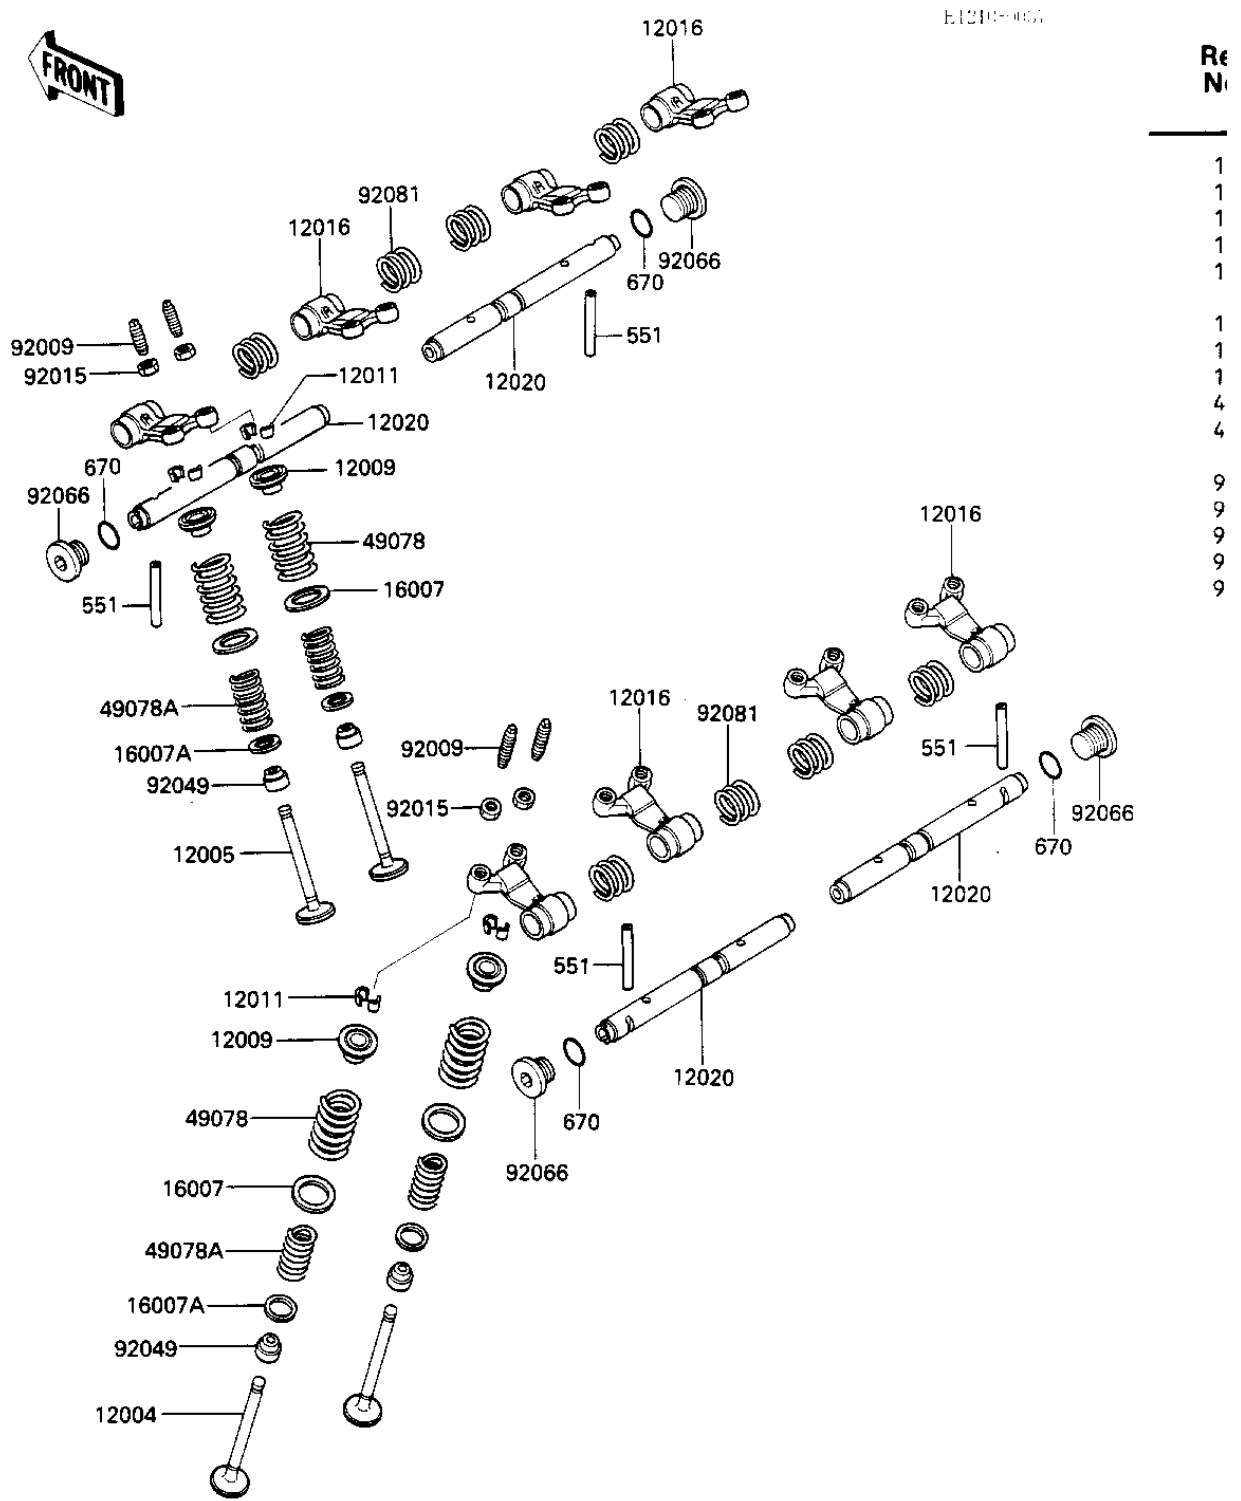

# 1985 Ninja<sup>®</sup> 600 PARTS DIAGRAM

## ROCKER ARMS/VALVES

Qty
1
1
1
1
1
1
1
1
4
4
9
9
9
9
9

|

# 1985 Ninja® 600 PARTS LIST

## ROCKER ARMS/VALVES

ITEM NAME	PART NUMBER	QUANTITY
VALVE-INTAKE (Ref # 12004)	12004-1075	8
VALVE-EXHAUST (Ref # 12005)	12005-1062	8
RETAINER-VALVE SPRING (Ref # 12009)	12009-1060	16
COLLET (Ref # 12011)	12011-1051	32
ARM-ROCKER (Ref # 12016)	12016-1062	8
SHAFT-ROCKER (Ref # 12020)	12020-1058	4
SEAT-SPRING (Ref # 16007)	16007-1144	16
SEAT-SPRING (Ref # 16007A)	16007-1143	16
SPRING-ENGINE VALVE,O (Ref # 49078)	49078-1060	16
SPRING-ENGINE VALVE,I (Ref # 49078A)	49078-1061	16
SCREW,VALVE ADJUST (Ref # 92009)	92009-1109	16
NUT,5MM (Ref # 92015)	92015-1529	16
SEAL-OIL,VSB58.558 (Ref # 92049)	92049-1218	16
PLUG,14X11.5 (Ref # 92066)	92066-1192	4
SPRING,ROCKER ARM (Ref # 92081)	92081-1636	8
PIN-DOWEL (Ref # 551)	551A0540	4
"O" RING,15MM (Ref # 670)	670B2015	4