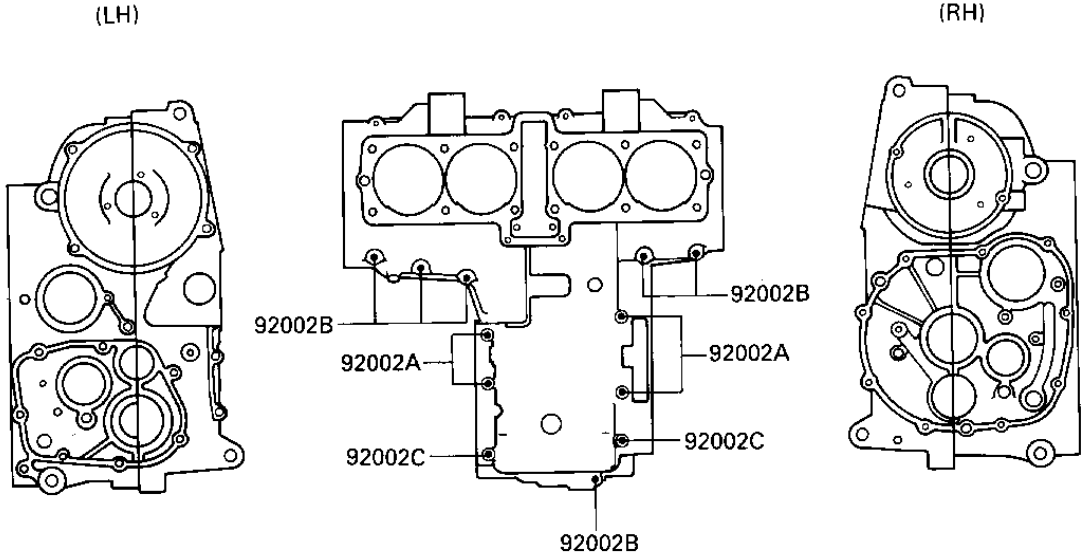

1986 Ninja® 600 PARTS DIAGRAM

CRANKCASE BOLT PATTERN

E1412-0029

Upper Case (Outside)

Lower Case (Outside)

R
N

1986 Ninja® 600 PARTS LIST

CRANKCASE BOLT PATTERN

ITEM NAME	PART NUMBER	QUANTITY
BOLT,8X95 (Ref # 92002)	92002-1077	10
BOLT,6X95 (Ref # 92002A)	92002-1078	4
BOLT,6X40 (Ref # 92002B)	92002-1080	13
BOLT,6X75 (Ref # 92002C)	92002-1483	2