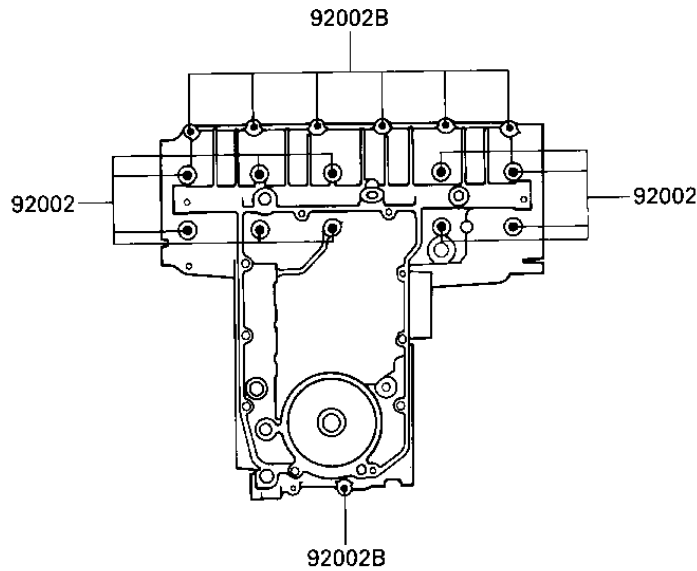

1986 Ninja® 600 PARTS DIAGRAM

CRANKCASE BOLT PATTERN

E1412-0029

Upper Case (Outside)

Lower Case (Outside)

R
N

1986 Ninja® 600 PARTS LIST

CRANKCASE BOLT PATTERN

ITEM NAME	PART NUMBER	QUANTITY
BOLT,8X95 (Ref # 92002)	92002-1077	10
BOLT,6X95 (Ref # 92002A)	92002-1078	4
BOLT,6X40 (Ref # 92002B)	92002-1080	13
BOLT,6X75 (Ref # 92002C)	92002-1483	2