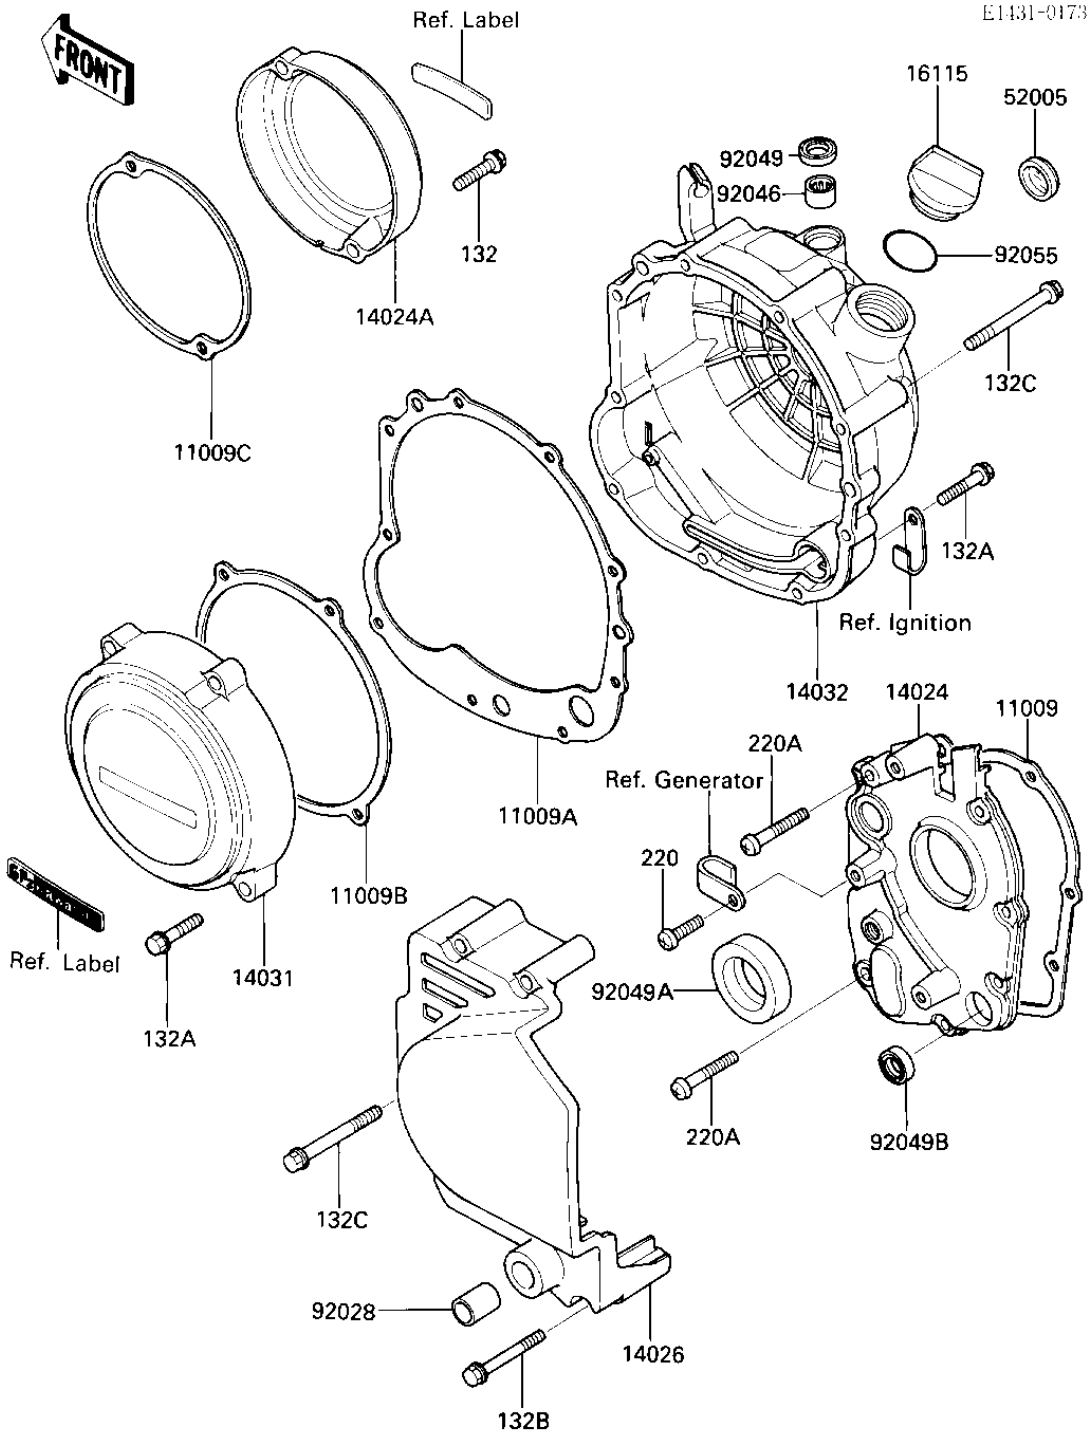

1985 Ninja® 600 PARTS DIAGRAM

ENGINE COVERS