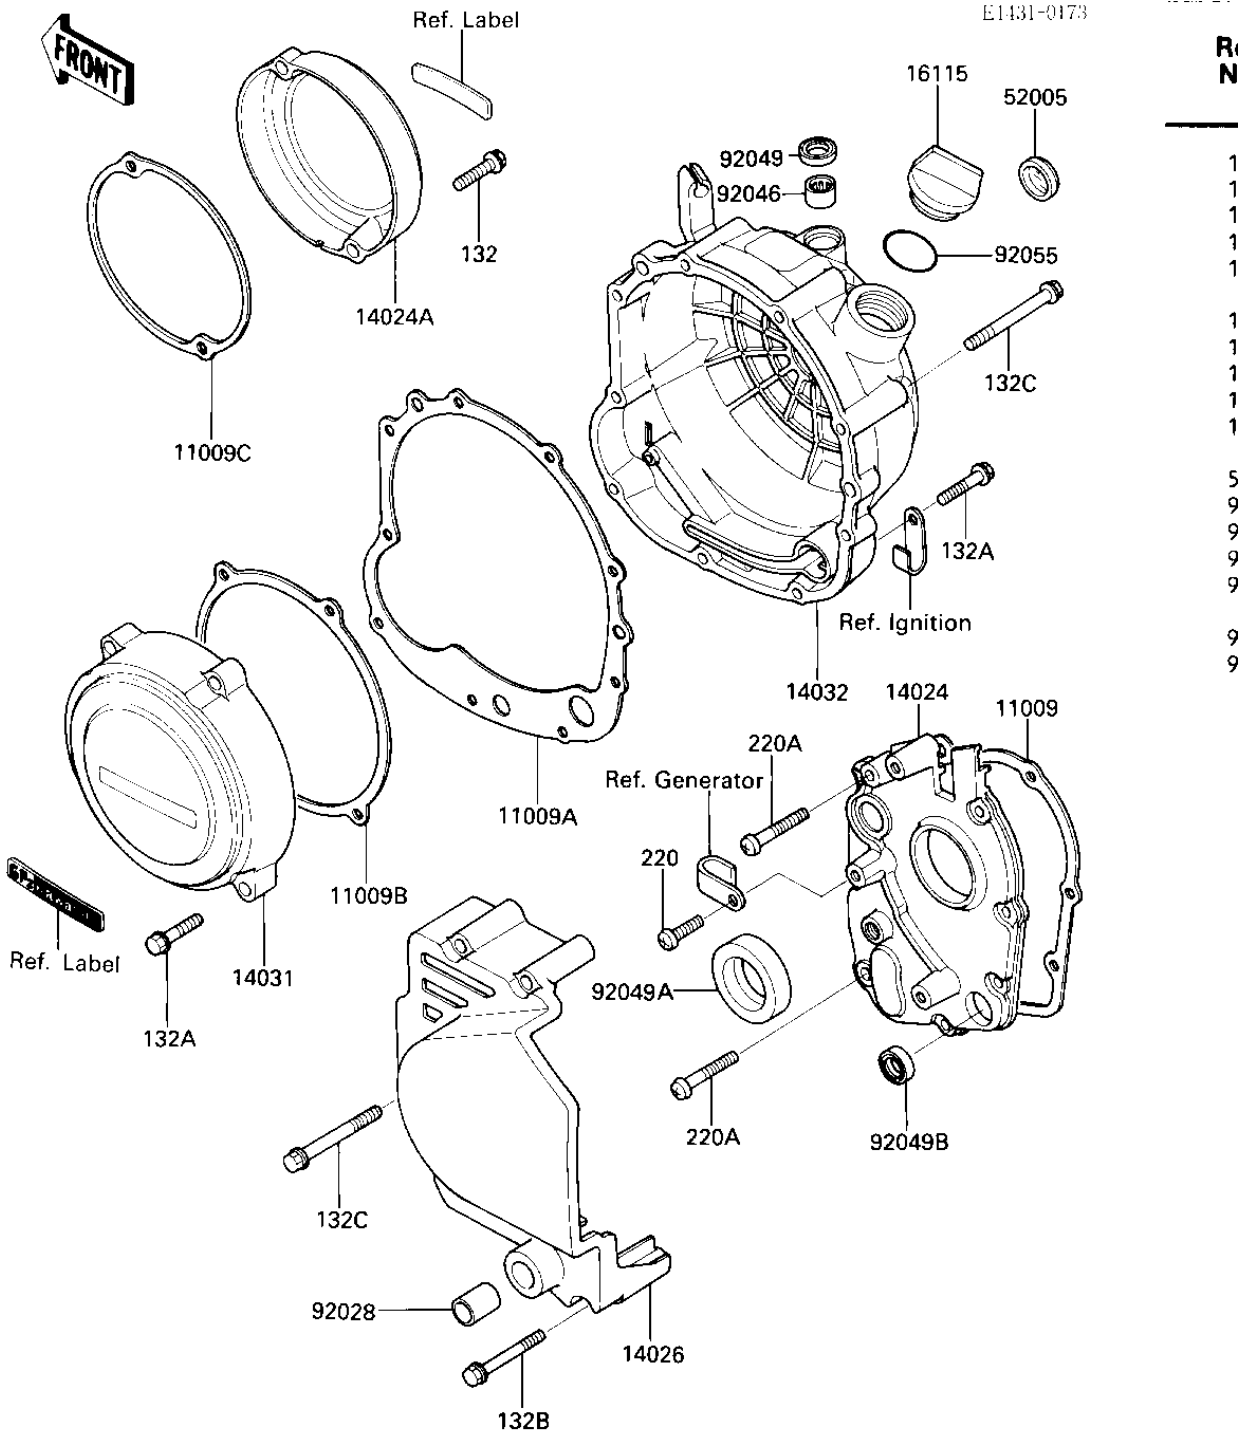

1986 Ninja® 600 PARTS DIAGRAM

ENGINE COVERS

R	N
1	
1	
1	
1	
1	
1	
1	
1	
1	
5	
9	
9	
9	
9	
9	
9	

1986 Ninja® 600 PARTS LIST

ENGINE COVERS

ITEM NAME	PART NUMBER	QUANTITY
-----------	-------------	----------