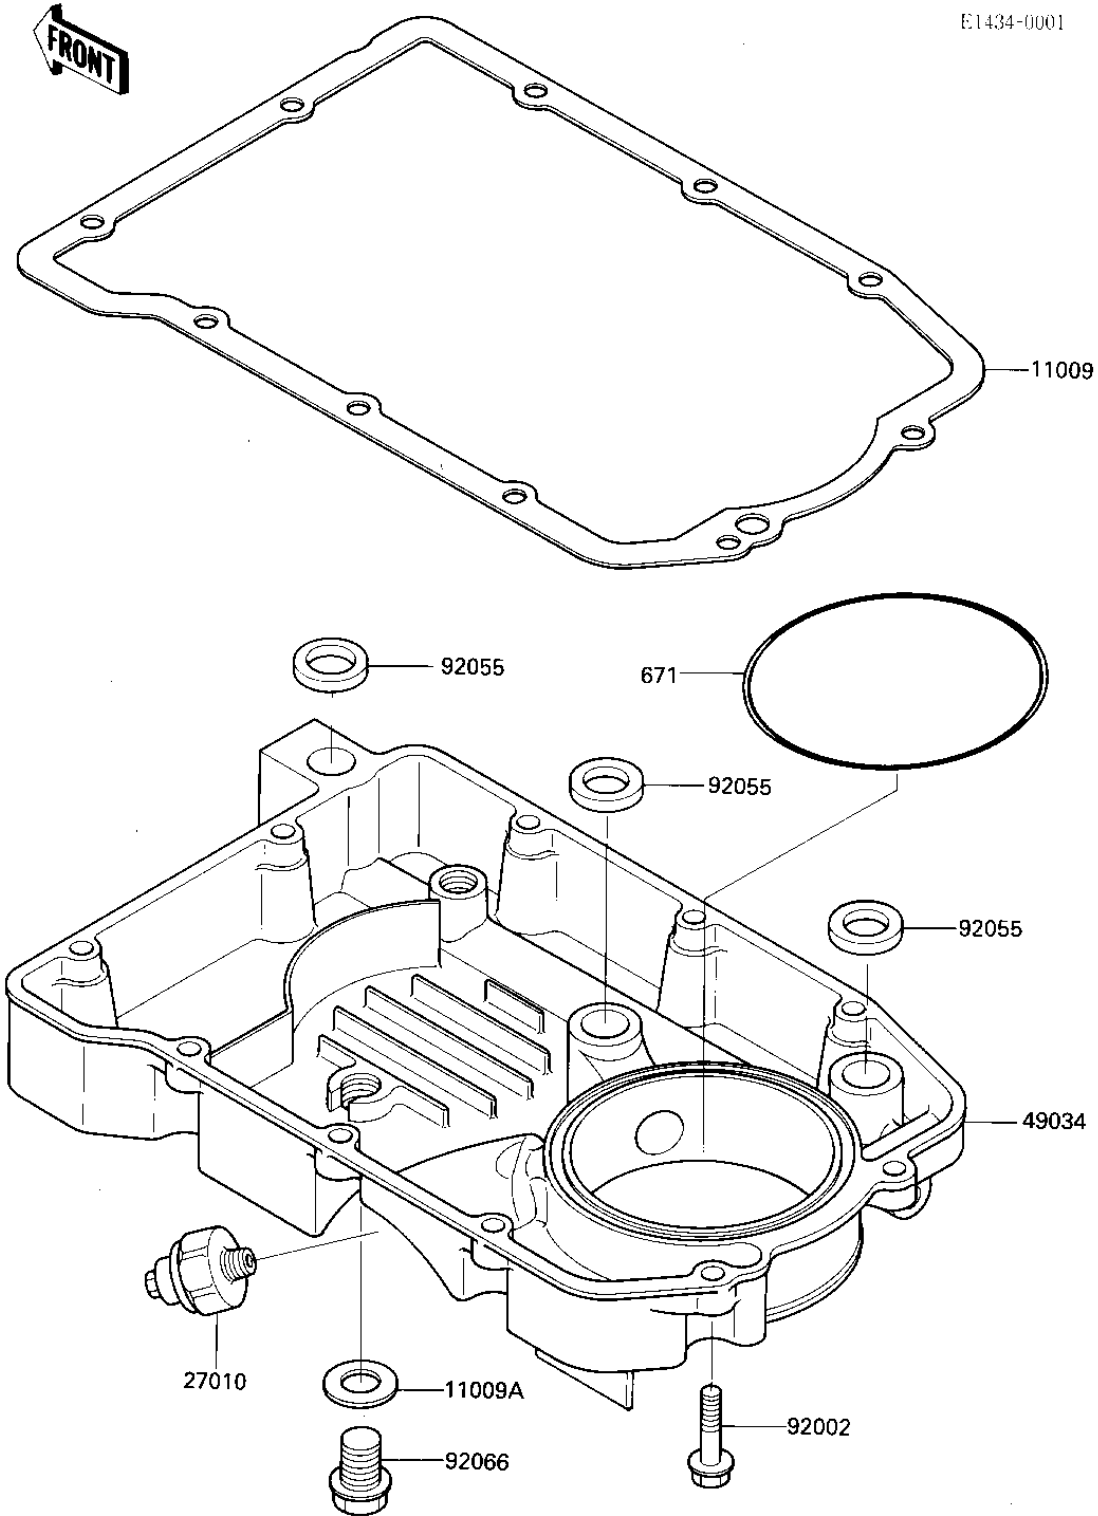

# 1985 Ninja® 600 PARTS DIAGRAM

OIL PAN

R  
N

# 1985 Ninja® 600 PARTS LIST

## OIL PAN

ITEM NAME	PART NUMBER	QUANTITY
GASKET,OIL PAN (Ref # 11009)	11060-1149	1
GASKET,DRIN PLUG (Ref # 11009A)	92065-097	1
SWITCH,OIL PRESSURE (Ref # 27010)	27010-1155	1
PAN-OIL (Ref # 49034)	49034-1062	1
BOLT,6X25 (Ref # 92002)	92002-1089	10
"O" RING (Ref # 92055)	92055-077	3
PLUG,OIL DRAIN,12X15 (Ref # 92066)	92066-1174	1
"O" RING,90MM (Ref # 671)	671B2590	1