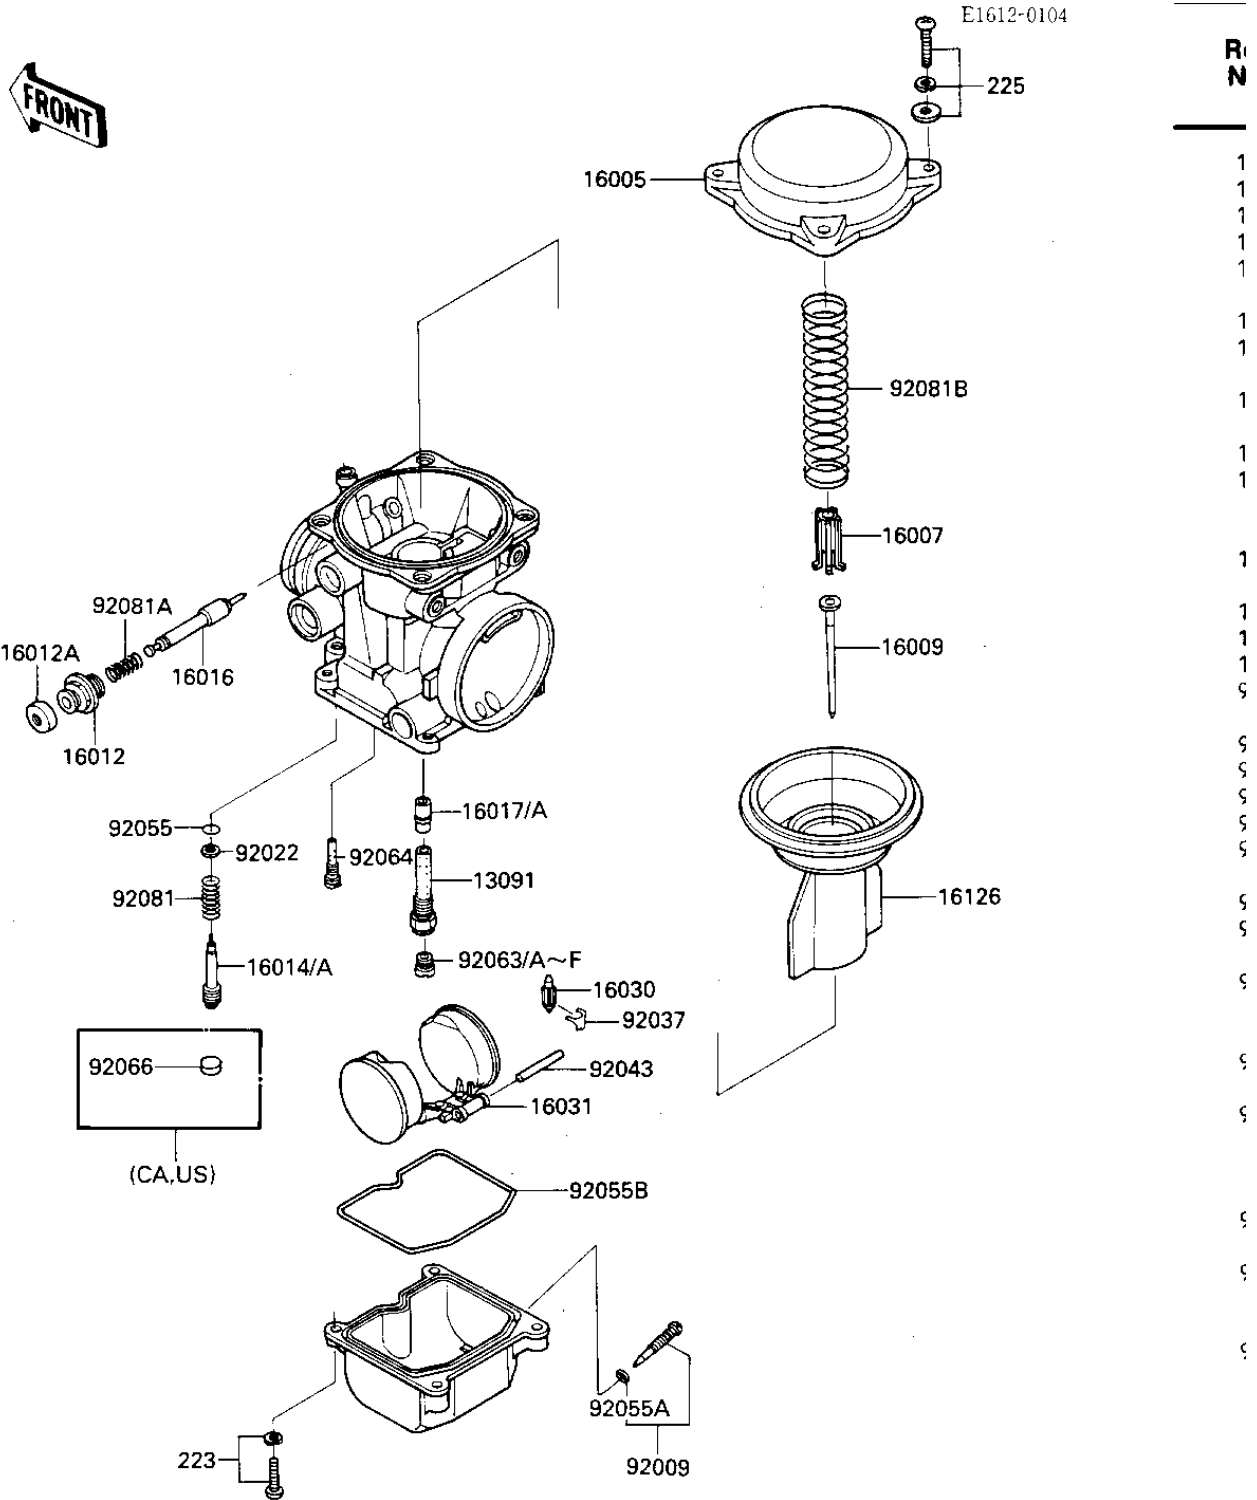

# 1985 Ninja® 600 PARTS DIAGRAM

## CARBURETOR PARTS

## CARBURETOR PARTS

ITEM NAME	PART NUMBER	QUANTITY
HOLDER (Ref # 13091)	13091-1391	4
TOP-CHAMBER (Ref # 16005)	16005-1056	4
SEAT-SPRING (Ref # 16007)	16007-1120	4
NEEDLE-JET,N27L (Ref # 16009)	16009-1270	4
CAP-STARTER PLUNGER (Ref # 16012)	16012-1051	4
CAP-STARTER PLUNGER (Ref # 16012A)	16012-1052	4
SCREW,PILOT ADJUST (Ref # 16014)	16014-1029	4
SCREW-PILOT AIR (Ref # 16014A)	16014-1054	4
PLUNGER,STARTER (Ref # 16016)	16016-1061	4
16017-1270 (Canada) (Ref # 16017)	16017-1285	4
JET-NEEDLE (Ref # 16017A)	16017-1286	4
FLOAT VALVE (Ref # 16030)	16030-1007	4
FLOAT (Ref # 16031)	16031-1056	4
VALVE,VACUUM (Ref # 16126)	16126-1160	4
SCREW,DRAIN (Ref # 92009)	92009-1095	4
WASHER,PLAIN (Ref # 92022)	92022-1003	4
CLIP,FLOAT VALVE (Ref # 92037)	16044-007	4
PIN,FLOAT (Ref # 92043)	92043-1148	4
O RING,PILOT ADJ (Ref # 92055)	92055-1002	4
"O" RING,DRAIN SCREW (Ref # 92055A)	92055-1053	1
RING-O,FLOAT CHAMBER (Ref # 92055B)	92055-1222	4
JET-MAIN #110 (Ref # 92063)	92063-1114	4
MAIN JET,#100 (Ref # 92063A)	92063-1008	2
MAIN JET,#105 (Ref # 92063B)	92063-1009	2
MAIN JET,#105 (Ref # 92063C)	92063-1009	4
JET-MAIN,#102 (Ref # 92063D)	92063-1115	4
JET-MAIN #108 (Ref # 92063E)	92063-1116	2
JET-MAIN #108 (Ref # 92063E)	92063-1116	4
JET-MAIN #112 (Ref # 92063F)	92063-1117	2

## CARBURETOR PARTS

ITEM NAME	PART NUMBER	QUANTITY
JET-MAIN #112 (Ref # 92063F)	92063-1117	4
JET-PILOT (Ref # 92064)	92064-1119	4
PLUG,PILOT SCREW (Ref # 92066)	92066-1051	4
SPRING,PIROT ADJ SCRW (Ref # 92081)	92081-1002	4
SPRING,STARTER PLUNGE (Ref # 92081A)	92081-1761	4
SPRING,VACUUM VALVE (Ref # 92081B)	92081-1912	4
UNAVAILABLE IN PRICE BOOK (Ref # 223)	223C0446	16
SCREW-PAN-WSP-CROS (Ref # 225)	225C0418	15