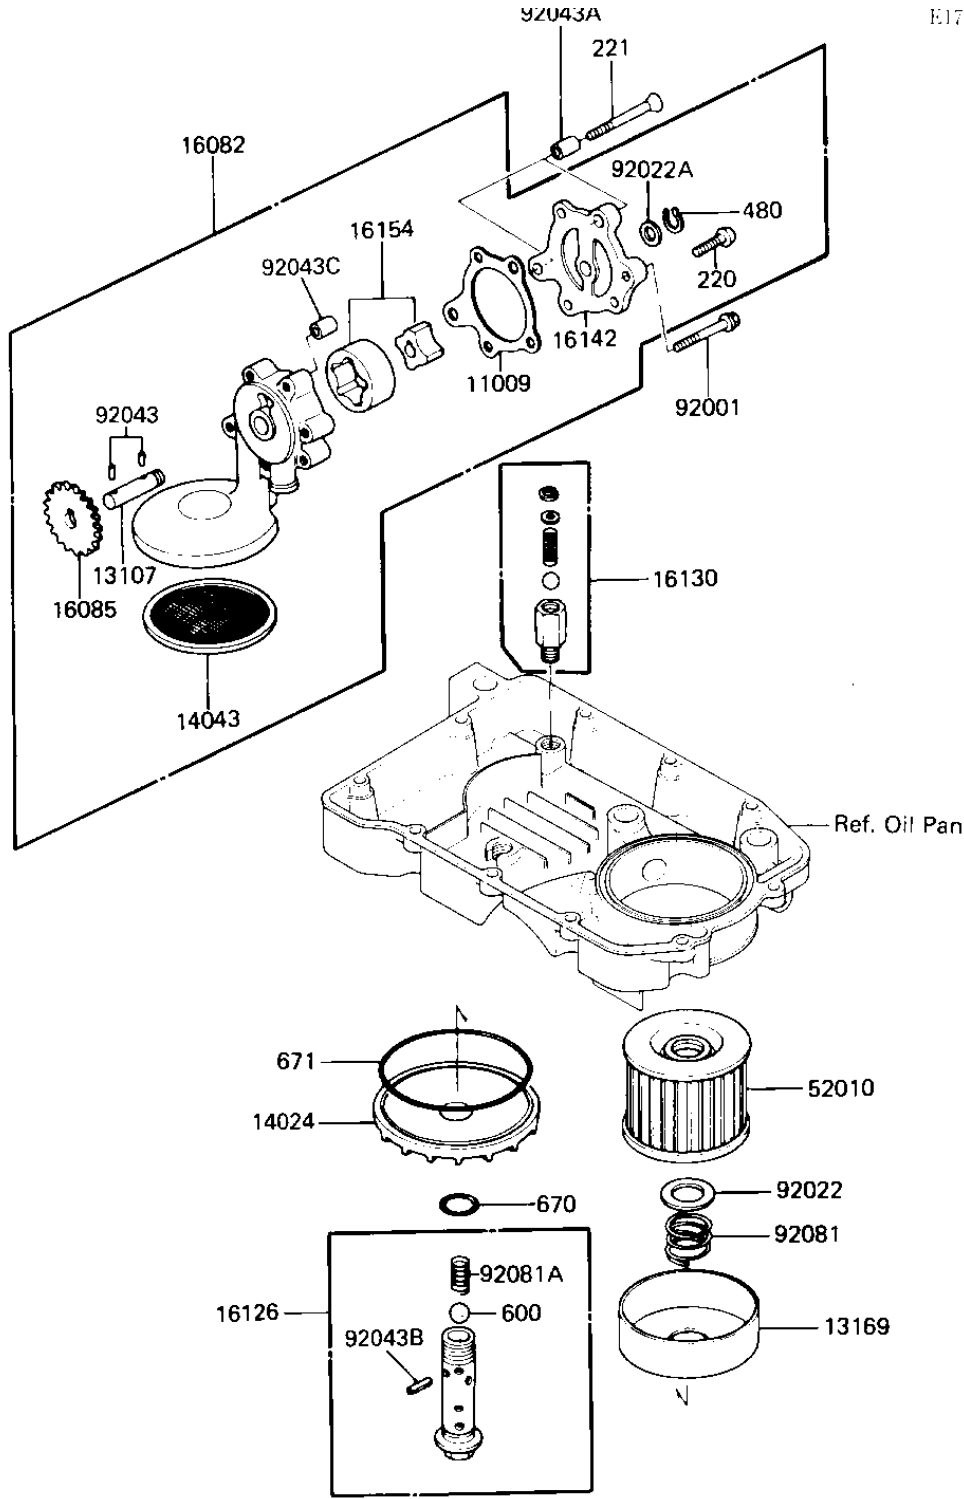

1986 Ninja® 600 PARTS DIAGRAM

OIL PUMP/OIL FILTER

E1710 0-59

R
N

- 1
- 1
- 1
- 1
- 1
- 1
- 1
- 1
- 1
- 5
- 5
- 5
- 5
- 5
- 5
- 5
- 5
- 5
- 5

1986 Ninja® 600 PARTS LIST

OIL PUMP/OIL FILTER

ITEM NAME	PART NUMBER	QUANTITY
-----------	-------------	----------