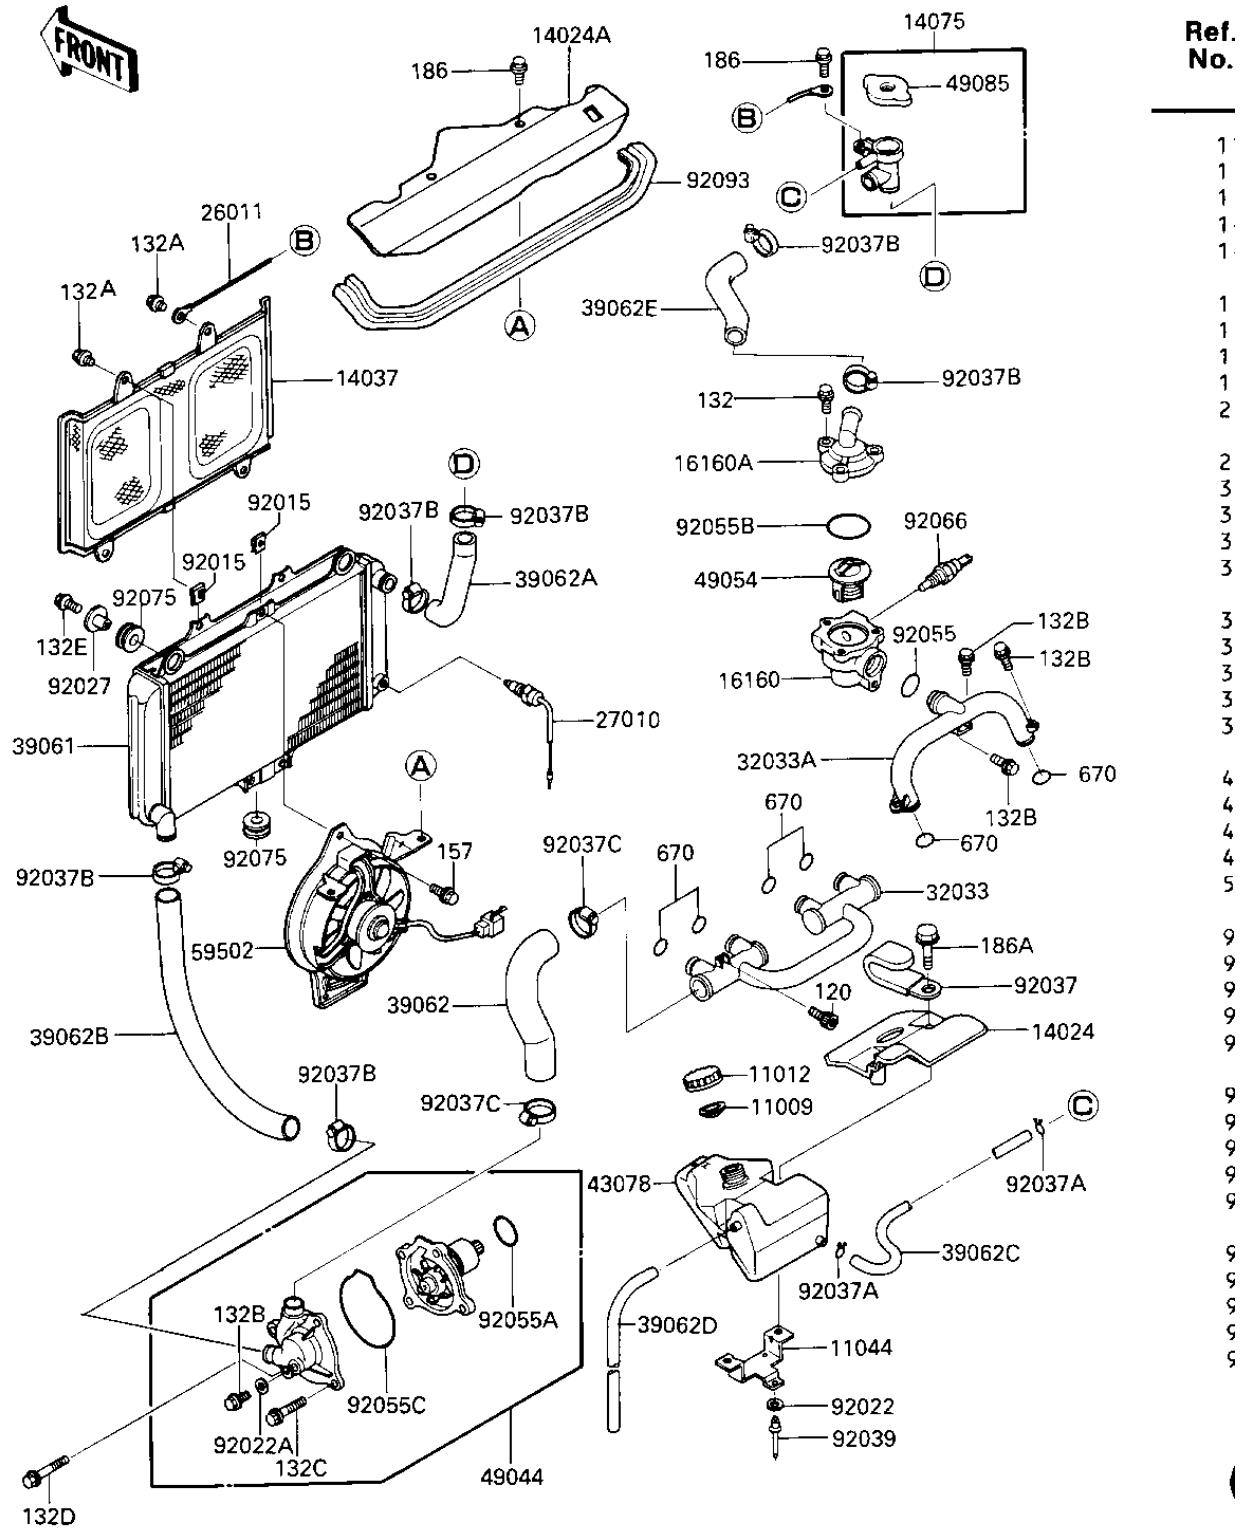

1985 Ninja® 600 PARTS DIAGRAM

RADIATOR/FAN/WATER PUMP (-E/NO. 029800)

E3012-0026

1985 Ninja® 600 PARTS LIST

RADIATOR/FAN/WATER PUMP (-E/NO. 029800)

ITEM NAME	PART NUMBER	QUANTITY
GASKET,RESERVE TANK (Ref # 11009)	11009-1145	1
CAP,RESERVE TANK (Ref # 11012)	11012-1084	1
BRACKET,RESERVOIR (Ref # 11044)	11044-1170	1
COVER (Ref # 14024)	14024-1090	1
COVER,RADIATOR (Ref # 14024A)	14024-1137	1
SCREEN,RADIATOR (Ref # 14037)	14037-1069	1
CAP-ASSY (Ref # 14075)	14075-1061	1
BODY,THERMOSTAT,LWR (Ref # 16160)	16160-1092	1
BODY (Ref # 16160A)	16160-1129	1
WIRE-LEAD (Ref # 26011)	26011-1328	1
SWITCH,FAN (Ref # 27010)	27010-1180	1
PIPE (Ref # 32033)	32033-1593	1
PIPE (Ref # 32033A)	32033-1594	1
RADIATOR-ASSY (Ref # 39061)	39061-1071	1
HOSE-COOLING (Ref # 39062)	39062-1111	1
HOSE-COOLING (Ref # 39062A)	39062-1113	1
HOSE-COOLING (Ref # 39062B)	39062-1114	1
HOSE-COOLING (Ref # 39062C)	39062-1269	1
HOSE-COOLING (Ref # 39062D)	39062-1269	1
HOSE-COOLING (Ref # 39062E)	39062-1130	1
RESERVOIR (Ref # 43078)	43078-1062	1
PUMP-WATER (Ref # 49044)	49044-1054	1
THERMOSTAT (Ref # 49054)	49054-1055	1
CAP-ASSY-PRESSURE (Ref # 49085)	49085-1003	1
FAN-ASSY (Ref # 59502)	59502-1057	1
NUT (Ref # 92015)	92015-1487	4
WASHER,5.2X16X16X1.2T (Ref # 92022)	25009-004	3
WASHER,6MM (Ref # 92022A)	92022-1627	1
COLLAR,FUEL TANK FITT (Ref # 92027)	92027-1134	2