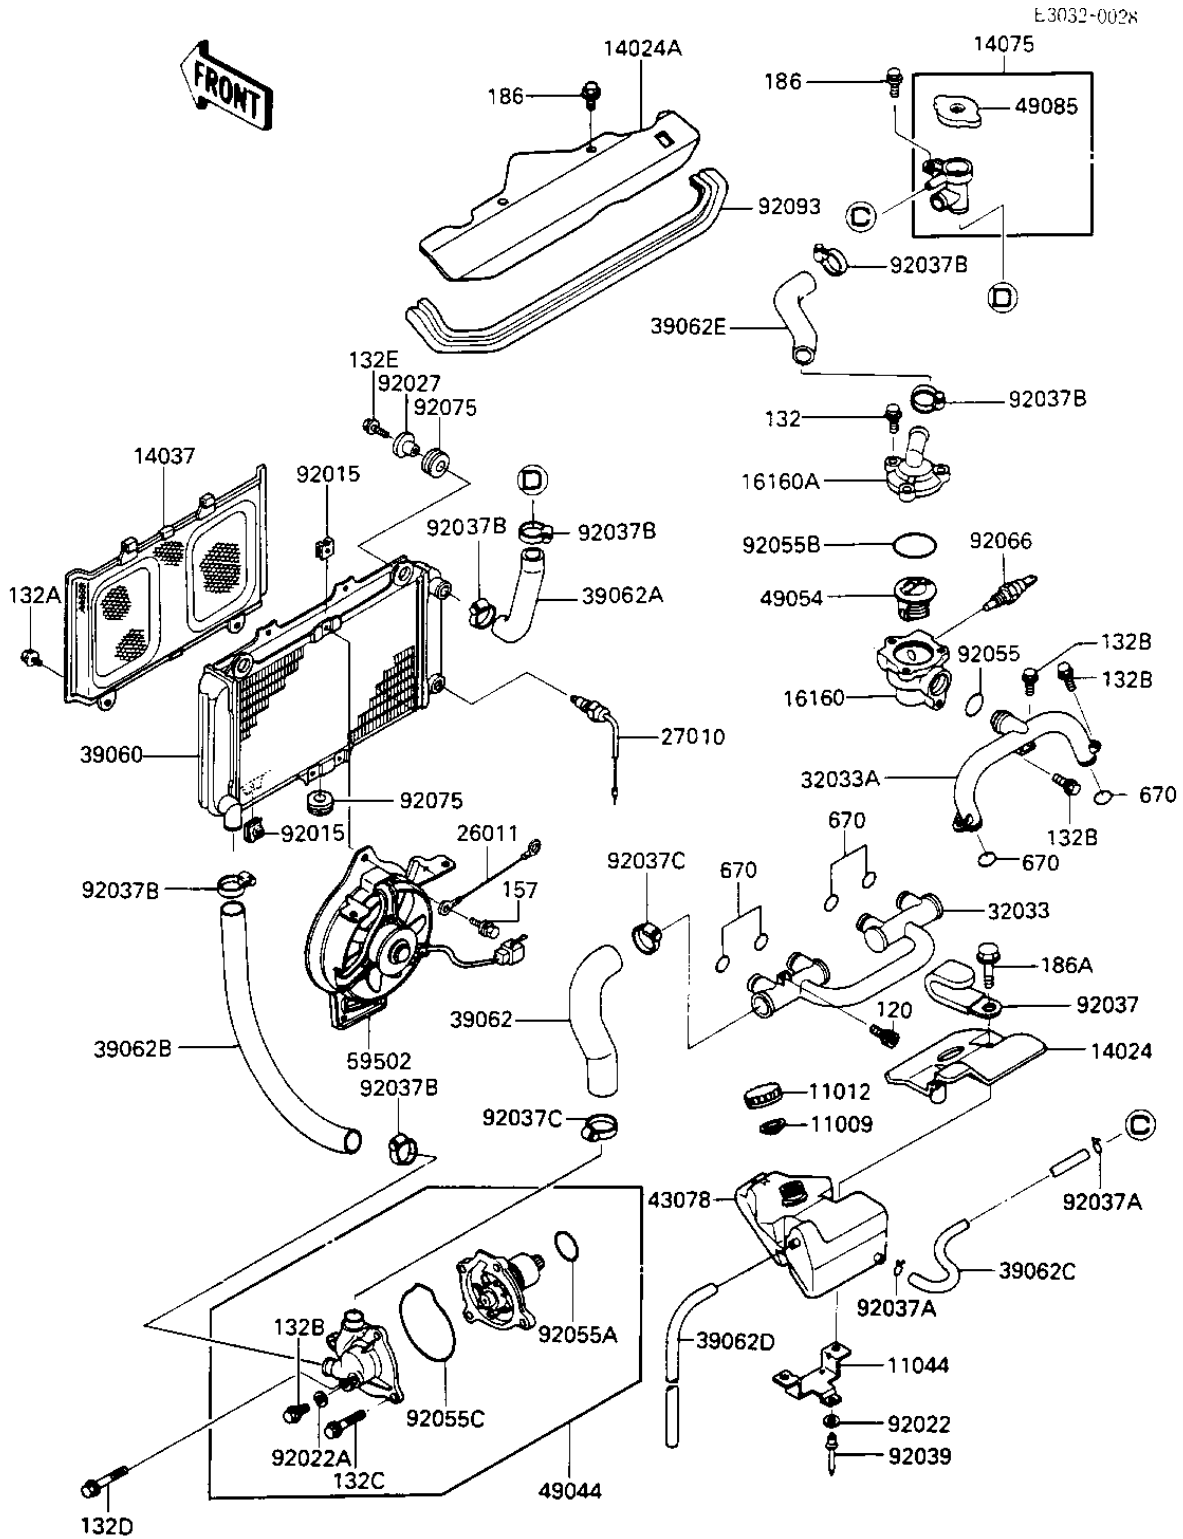

1986 Ninja® 600 PARTS DIAGRAM

RADIATOR/FAN/WATER PUMP (E/NO. 029801-)

1986 Ninja® 600 PARTS LIST

RADIATOR/FAN/WATER PUMP (E/NO. 029801-)

ITEM NAME	PART NUMBER	QUANTITY
GASKET,RESERVE TANK (Ref # 11009)	11009-1145	1
CAP,RESERVE TANK (Ref # 11012)	11012-1084	1
BRACKET,RESERVOIR (Ref # 11044)	11044-1170	1
COVER (Ref # 14024)	14024-1090	1
COVER,RADIATOR (Ref # 14024A)	14024-1137	1
SCREEN (Ref # 14037)	14037-1083	1
CAP-ASSY (Ref # 14075)	14075-1061	1
BODY,THERMOSTAT,LWR (Ref # 16160)	16160-1092	1
BODY (Ref # 16160A)	16160-1129	1
WIRE-LEAD,GROUND (Ref # 26011)	26011-1360	1
SWITCH,FAN (Ref # 27010)	27010-1180	1
PIPE (Ref # 32033)	32033-1593	1
PIPE (Ref # 32033A)	32033-1594	1
RADIATOR (Ref # 39060)	39060-1067	1
HOSE-COOLING (Ref # 39062)	39062-1111	1
HOSE-COOLING (Ref # 39062A)	39062-1113	1
HOSE-COOLING (Ref # 39062B)	39062-1114	1
HOSE-COOLING (Ref # 39062C)	39062-1269	1
HOSE-COOLING (Ref # 39062D)	39062-1269	1
HOSE-COOLING (Ref # 39062E)	39062-1130	1
RESERVOIR (Ref # 43078)	43078-1062	1
PUMP-WATER (Ref # 49044)	49044-1054	1
THERMOSTAT (Ref # 49054)	49054-1055	1
CAP-ASSY-PRESSURE (Ref # 49085)	49085-1003	1
FAN-ASSY (Ref # 59502)	59502-1057	1
NUT (Ref # 92015)	92015-1487	2
WASHER,5.2X16X16X1.2T (Ref # 92022)	25009-004	3
WASHER,6MM (Ref # 92022A)	92022-1627	1
COLLAR,FUEL TANK FITT (Ref # 92027)	92027-1134	2