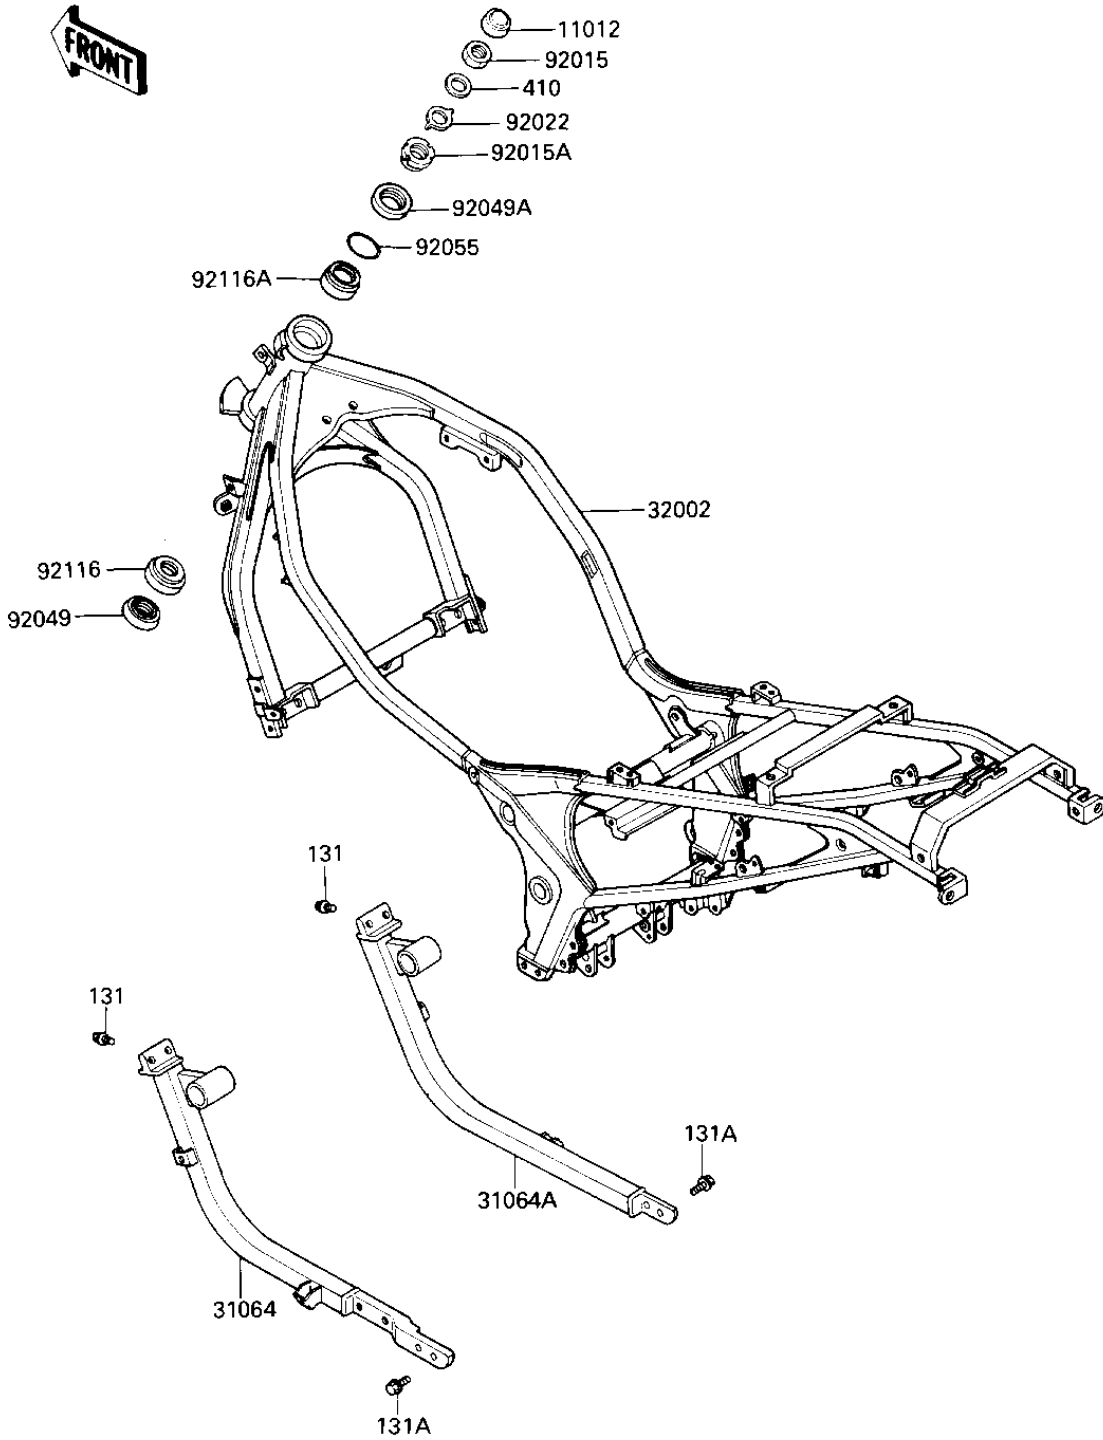

# 1985 Ninja® 600 PARTS DIAGRAM

FRAME

F212U-021Z

**Ref.  
No.**

- 1'
- 3'
- 3'
- 3'
- 9'
- 9'
- 9'
- 9'
- 9'
- 9
- 9

# 1985 Ninja® 600 PARTS LIST

## FRAME

ITEM NAME	PART NUMBER	QUANTITY
CAP,STEERING STEM (Ref # 11012)	11012-1442	1
PIPE-COMP,SIDE FRAME, (Ref # 31064)	31064-1061	1
PIPE-COMP,SIDE FRAME, (Ref # 31064A)	31064-1062	1
FRAME-COMP (Ref # 32002)	32002-1800	1
NUT,18MM (Ref # 92015)	92015-1404	1
NUT (Ref # 92015A)	92015-1546	1
WASHER,CLAW,18.5X30X2 (Ref # 92022)	92022-1555	1
WASHER,CLAW,18.5X30X2 (Ref # 92049)	92022-1555	1
SEAL-OIL,STEERING STE (Ref # 92049A)	92049-1214	1
RING-0.24.7MM (Ref # 92055)	92055-1160	1
BRG,ROLLER,HR320/28XJ (Ref # 92116)	92116-1009	1
BEARING-ROLLER (Ref # 92116A)	92116-1056	1
BOLT-FLANGED (Ref # 131)	131G0820	4
BOLT-FLANGED (Ref # 131A)	131G1020	4
W-PLAIN-S (Ref # 410)	410F1800	1