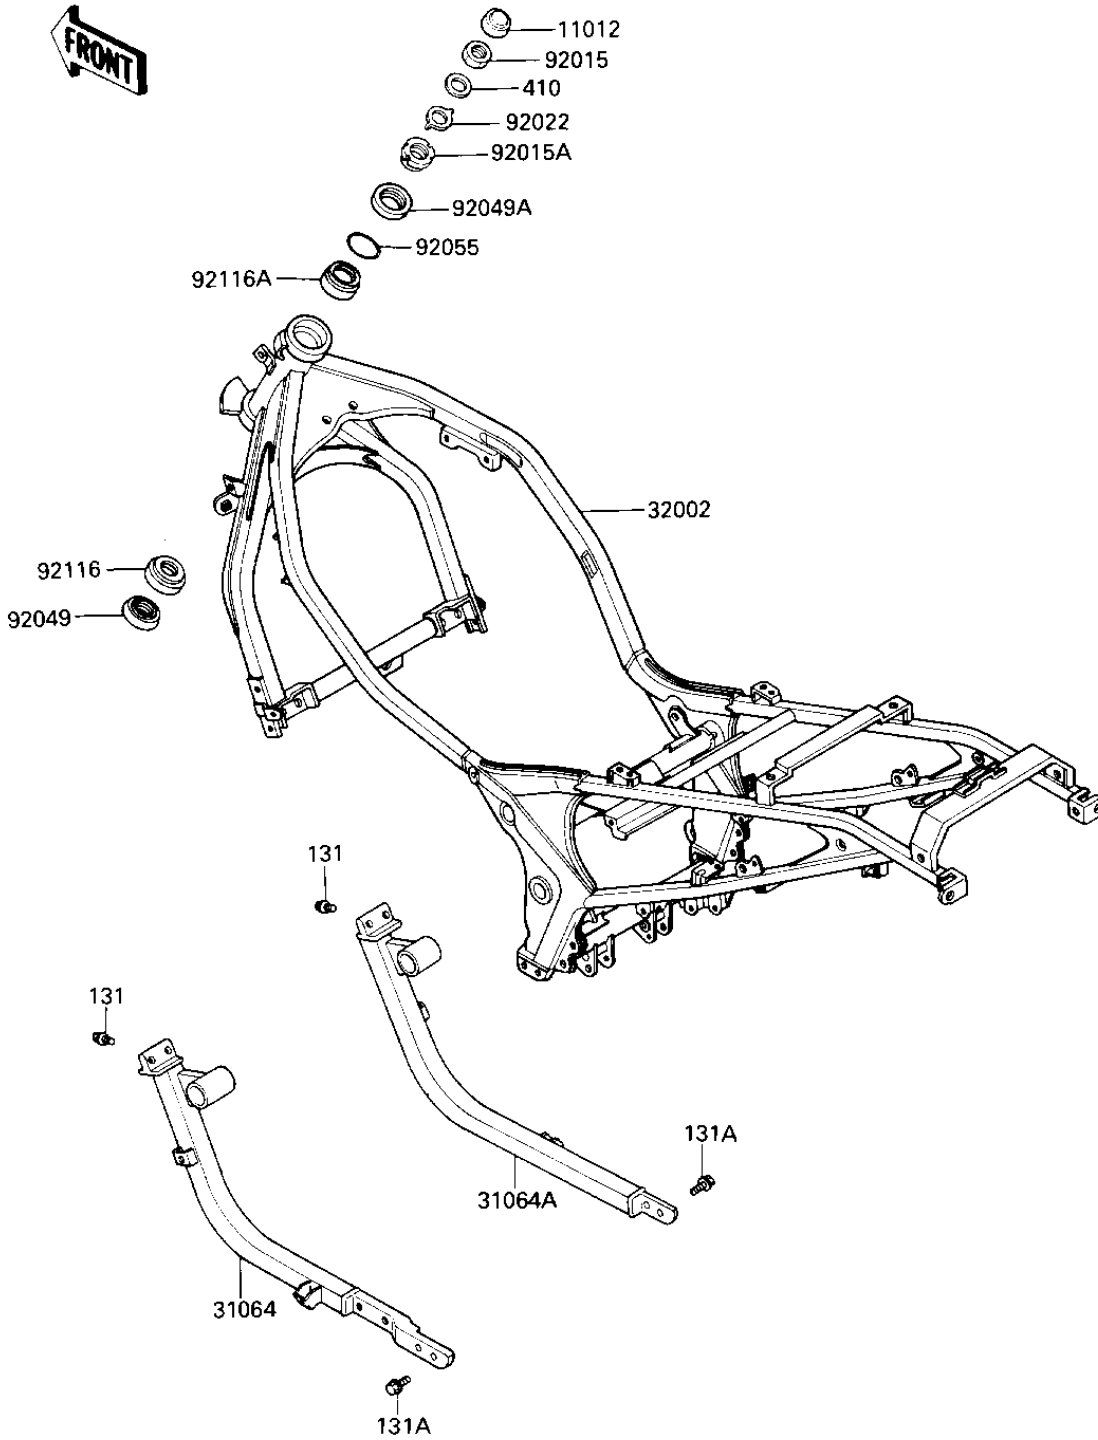

1986 Ninja® 600 PARTS DIAGRAM

FRAME

F212U-021Z

**Ref.
No.**

- 1'
- 3'
- 3'
- 3'
- 9'
- 9'
- 9'
- 9'
- 9'
- 9
- 9

1986 Ninja® 600 PARTS LIST

FRAME

ITEM NAME	PART NUMBER	QUANTITY
CAP,STEERING STEM (Ref # 11012)	11012-1442	1
PIPE-COMP,SIDE FRAME, (Ref # 31064)	31064-1061	1
PIPE-COMP,SIDE FRAME, (Ref # 31064A)	31064-1062	1
FRAME-COMP (Ref # 32002)	32002-1800	1
NUT,18MM (Ref # 92015)	92015-1404	1
NUT (Ref # 92015A)	92015-1546	1
WASHER,CLAW,18.5X30X2 (Ref # 92022)	92022-1555	1
WASHER,CLAW,18.5X30X2 (Ref # 92049)	92022-1555	1
SEAL-OIL,STEERING STE (Ref # 92049A)	92049-1214	1
RING-0.24.7MM (Ref # 92055)	92055-1160	1
BRG,ROLLER,HR320/28XJ (Ref # 92116)	92116-1009	1
BEARING-ROLLER (Ref # 92116A)	92116-1056	1
BOLT-FLANGED (Ref # 131)	131G0820	4
BOLT-FLANGED (Ref # 131A)	131G1020	4
W-PLAIN-S (Ref # 410)	410F1800	1