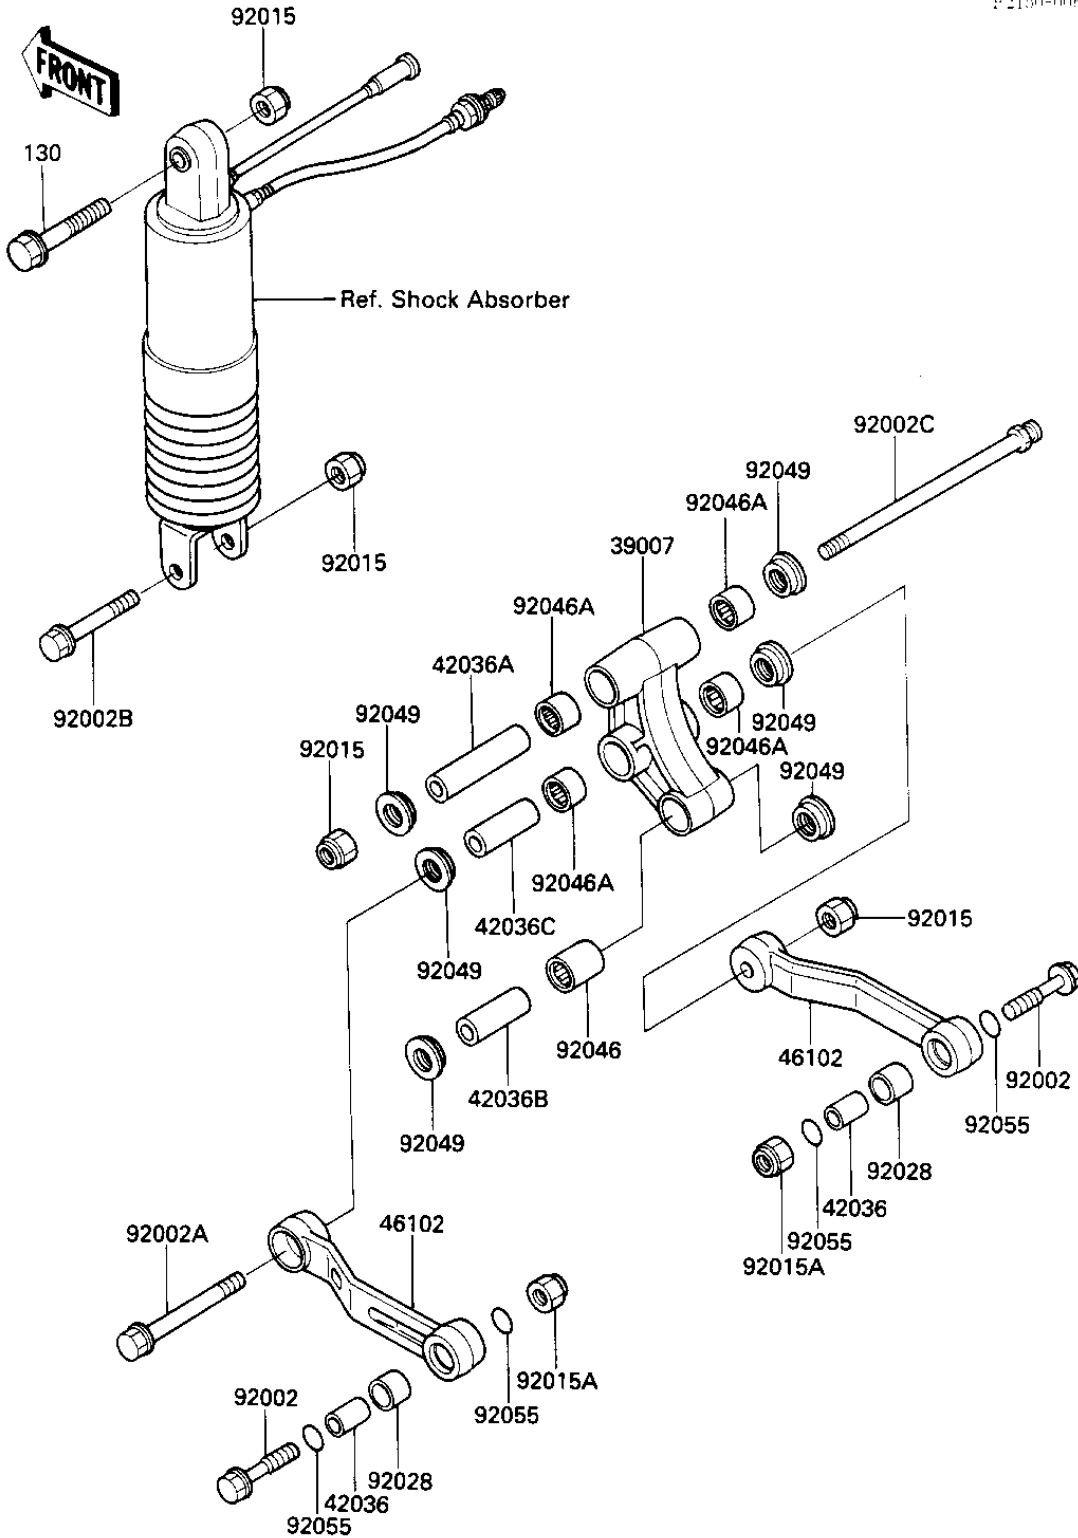

1986 Ninja® 600 PARTS DIAGRAM

REAR SUSPENSION

92150-0060

Rel
No

- 3
- 4
- 4
- 4
- 4
- 4
- 9
- 9
- 9
- 9
- 9
- 9
- 9
- 9
- 9
- 9

|

1986 Ninja® 600 PARTS LIST

REAR SUSPENSION

ITEM NAME	PART NUMBER	QUANTITY
ARM-SUSP,UNI TRAK (Ref # 39007)	39007-1127	1
SLEEVE,TIE ROD,UPP (Ref # 42036)	42036-1076	2
SLEEVE,12.1X20X74 (Ref # 42036A)	42036-1102	1
SLEEVE,12.5X20X39 (Ref # 42036B)	42036-1108	1
SLEEVE,12.5X20X50 (Ref # 42036C)	42036-1111	1
ROD,UNI TRAK (Ref # 46102)	46102-1140	2
BOLT,12X45 (Ref # 92002)	92001-1939	2
BOLT,FLANGED,12X85 (Ref # 92002A)	92002-1463	1
BOLT,FLANGED,12X60 (Ref # 92002B)	92002-1464	1
BOLT,SUSPENSION ARM (Ref # 92002C)	92002-1490	1
NUT,LOCK,12MM,BLACK (Ref # 92015)	92015-1190	4
NUT,12MM (Ref # 92015A)	92015-1375	2
BUSHING (Ref # 92028)	92028-1599	2
BEARING-NEEDLE,BM2027 (Ref # 92046)	92046-1110	1
BEARING-NEEDLE,BM2027 (Ref # 92046A)	92046-1112	4
SEAL-OIL,ARM,CNT (Ref # 92049)	92049-1109	6
RING-0,19.8X2.2 (Ref # 92055)	92055-1215	4
BOLT-FLANGED (Ref # 130)	130G1250	1