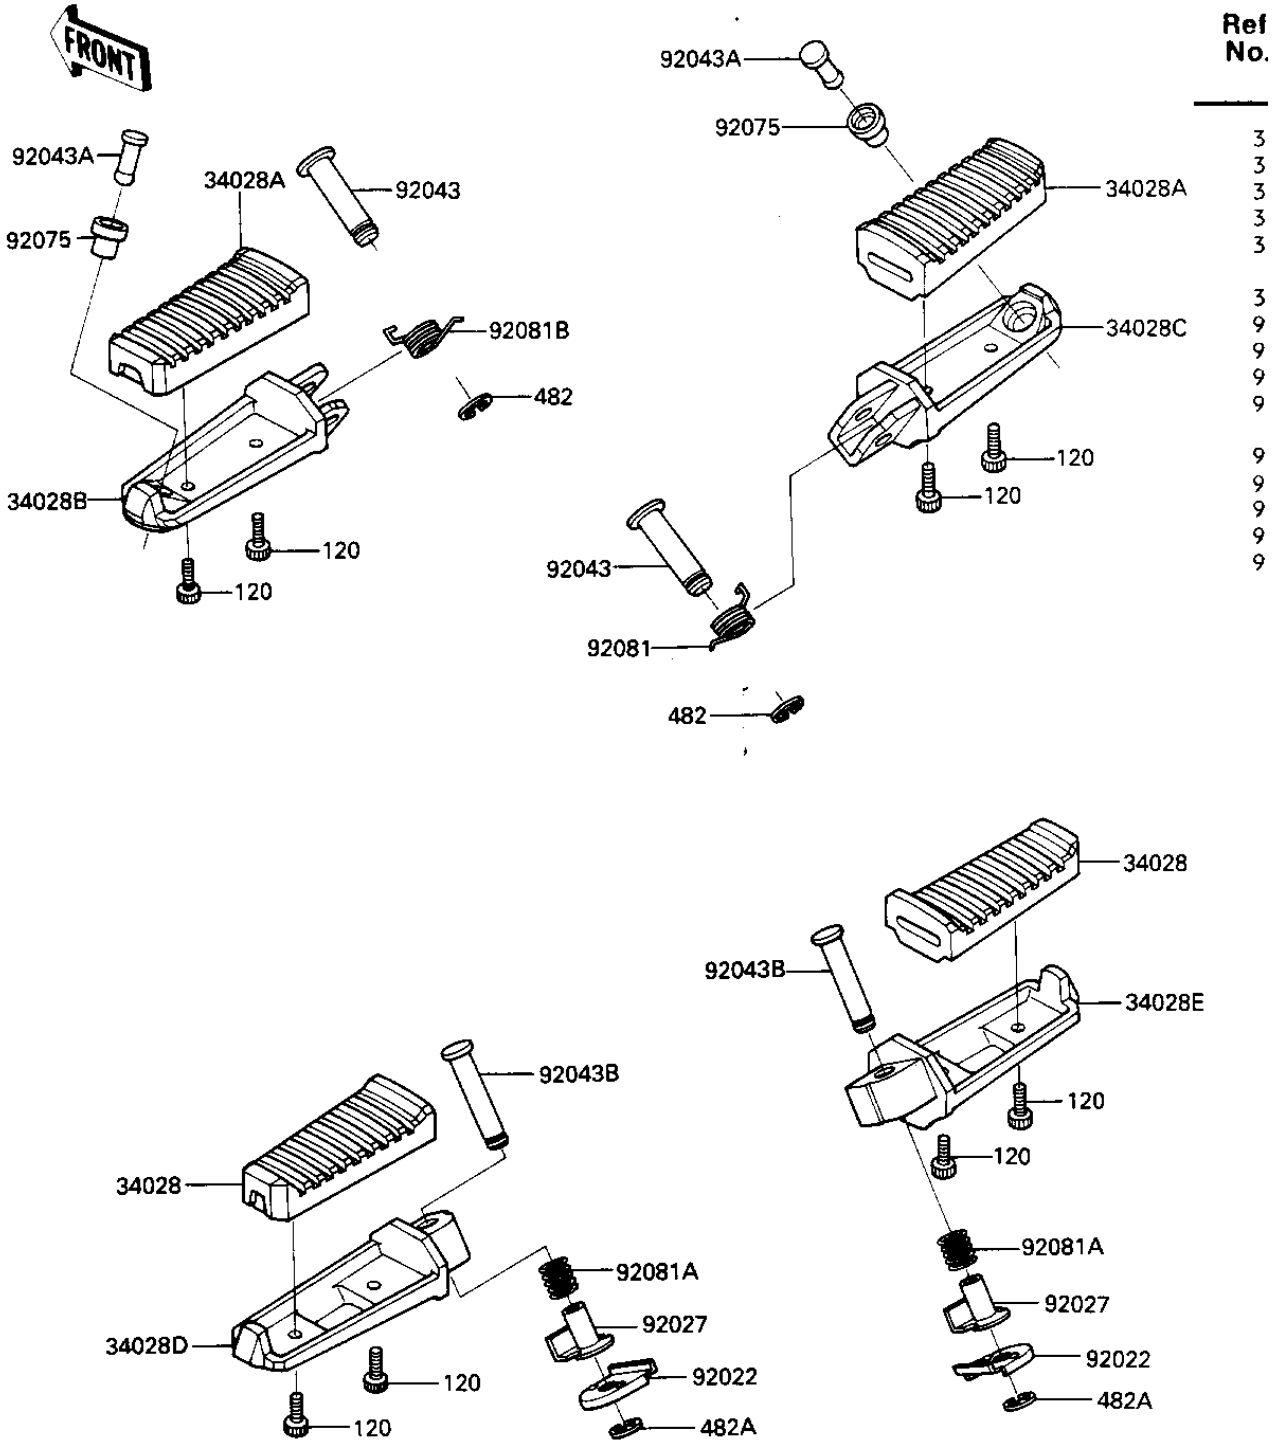

1986 Ninja® 600 PARTS DIAGRAM

FOOTRESTS

F2360-938

|

1986 Ninja® 600 PARTS LIST

FOOTRESTS

ITEM NAME	PART NUMBER	QUANTITY
STEP,RR,RUBBER (Ref # 34028)	34028-1060	2
STEP,FR,RUBBER (Ref # 34028A)	34028-1118	2
STEP,FR,LH (Ref # 34028B)	34028-1119	1
STEP,FR,RH (Ref # 34028C)	34028-1120	1
STEP,RR,LH (Ref # 34028D)	34028-1121	1
STEP,RR,RH (Ref # 34028E)	34028-1122	1
WASHER,STEP,RR (Ref # 92022)	92022-1507	2
COLLAR,STEP (Ref # 92027)	92027-1732	2
PIN,12X42.5 (Ref # 92043)	92043-1145	2
PIN,BANK SENSOR (Ref # 92043A)	92043-1219	2
PIN,6X38.5 (Ref # 92043B)	92043-1238	2
DAMPER,BANK SENSOR (Ref # 92075)	92075-1597	2
SPRING,STEP RETURN,RH (Ref # 92081)	92144-1568	1
SPRING,STEP,RR (Ref # 92081A)	92081-1612	2
SPRING,STEP RETURN,LH (Ref # 92081B)	92144-1567	1
BOLT-SOCKET (Ref # 120)	120Z0514	8
RING, SNAP (Ref # 482)	482L0100	2
CIRCLIP-TYPE-E,5MM (Ref # 482A)	482L5000	2