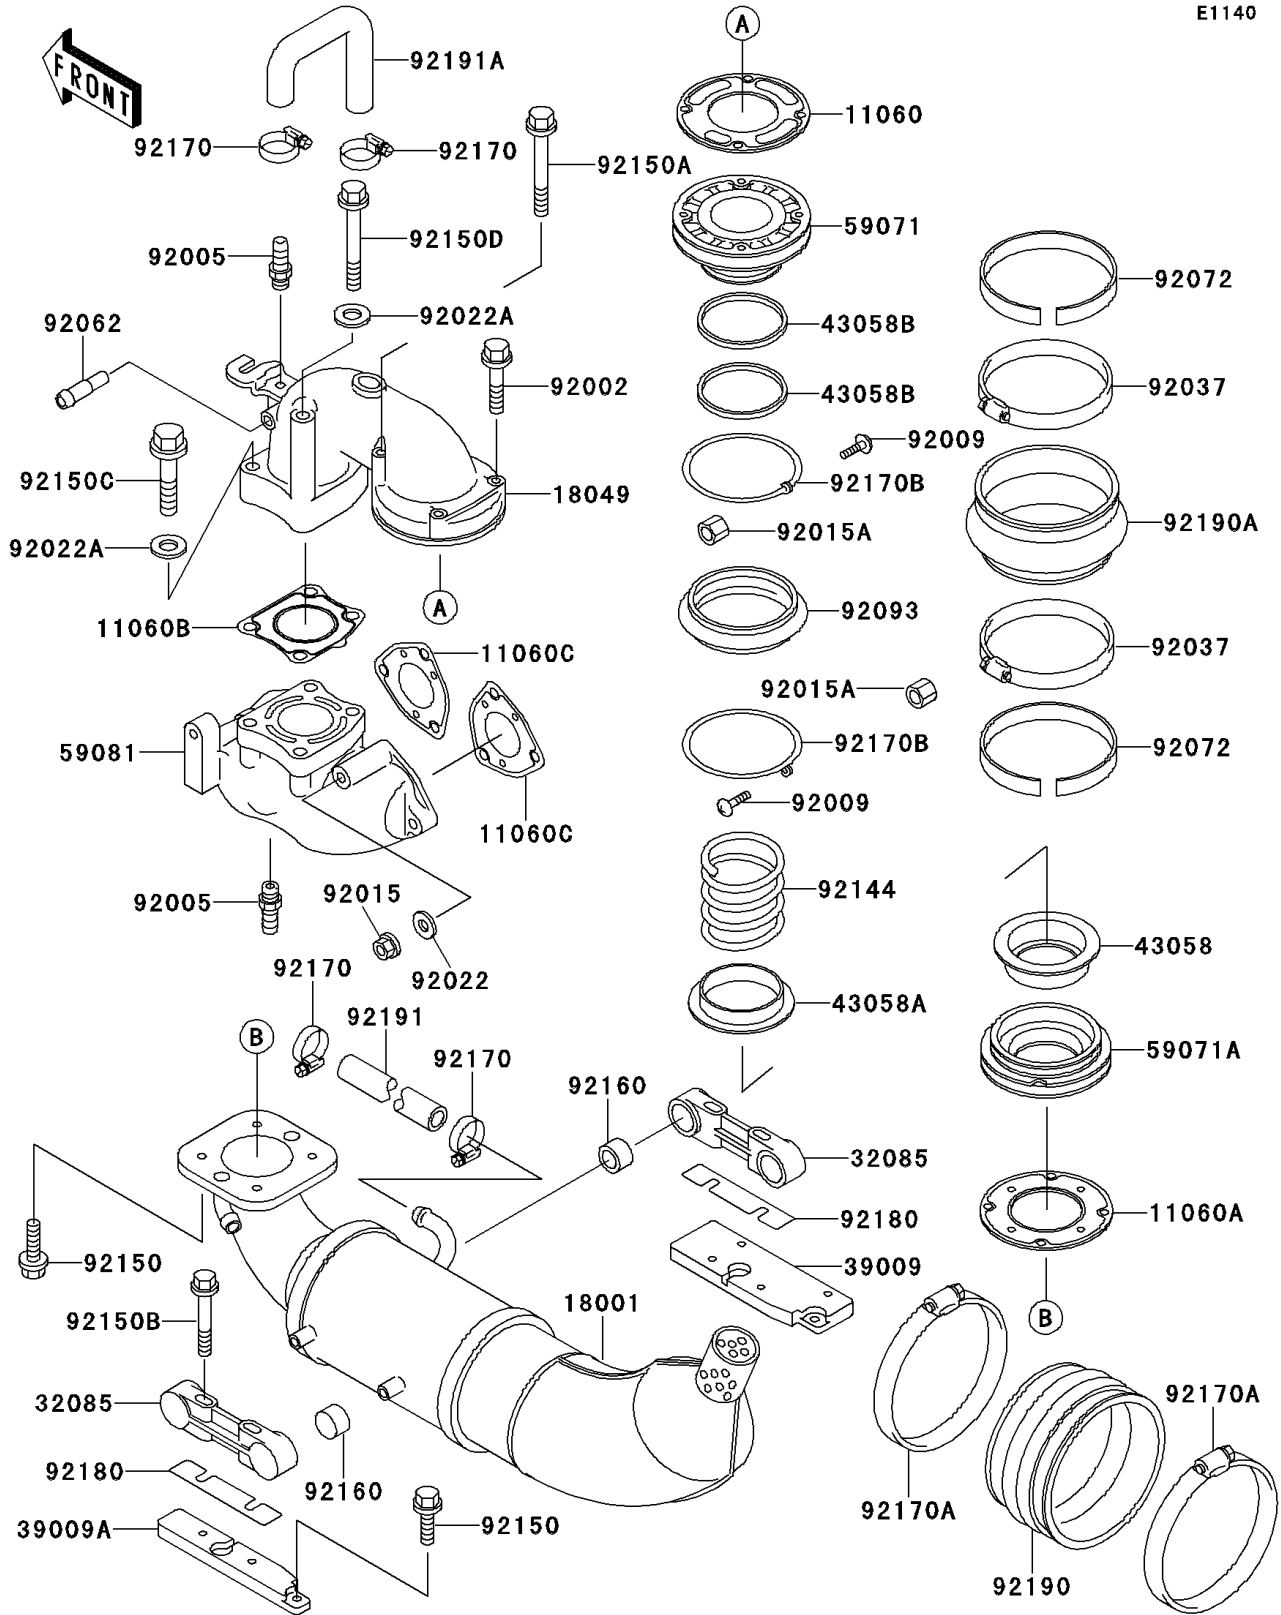

1996 SS PARTS DIAGRAM

Muffler(s)

E1140

1996 SS PARTS LIST

Muffler(s)

ITEM NAME	PART NUMBER	QUANTITY
GASKET,EXHAUST PIPE (Ref # 11060)	11060-3718	1
GASKET,MUFFLER (Ref # 11060A)	11060-3724	1
GASKET,EXHAUST MANIFOLD (Ref # 11060B)	11060-3732	1
GASKET,EXHAUST MANIFOLD (Ref # 11060C)	11060-3759	2
MUFFLER (Ref # 18001)	18001-3767	1
PIPE-EXHAUST (Ref # 18049)	18049-3760	1
STOPPER (Ref # 32085)	32085-3713	2
BLOCK-MOUNT,RH (Ref # 39009)	39009-3708	1
BLOCK-MOUNT,LH (Ref # 39009A)	39009-3709	1
RING (Ref # 43058)	43058-3705	1
RING (Ref # 43058A)	43058-3706	1
RING (Ref # 43058B)	43058-3707	2
JOINT,UPP (Ref # 59071)	59071-3728	1
JOINT,LWR (Ref # 59071A)	59071-3729	1
MANIFOLD-EXHAUST (Ref # 59081)	59081-3720	1
BOLT,6X35 (Ref # 92002)	92002-3715	2
FITTING,HOSE (Ref # 92005)	92005-3712	2
SCREW,3X14 (Ref # 92009)	92009-3796	2
NUT,CAP,8MM (Ref # 92015)	92015-1371	6
NUT,3MM (Ref # 92015A)	92015-3825	2
WASHER,8.2X18X1.5 (Ref # 92022)	92022-1964	6
WASHER,10.2X20X1.5 (Ref # 92022A)	92022-3742	4
CLAMP (Ref # 92037)	92037-3706	2
NOZZLE (Ref # 92062)	92062-3705	1
BAND,ID=111 (Ref # 92072)	92072-3740	2
SEAL (Ref # 92093)	92093-3738	1
SPRING (Ref # 92144)	92144-3739	1
BOLT,6X18 (Ref # 92150)	92150-3729	8
BOLT,6X80 (Ref # 92150A)	92150-3761	2

1996 SS PARTS LIST

Muffler(s)

ITEM NAME	PART NUMBER	QUANTITY
BOLT,6X50 (Ref # 92150B)	92150-3762	4
BOLT,10X50 (Ref # 92150C)	92150-3819	2
BOLT,10X145 (Ref # 92150D)	92150-3820	2
DAMPER (Ref # 92160)	92160-3740	4
CLAMP (Ref # 92170)	92170-3718	4
CLAMP (Ref # 92170A)	92170-3721	2
CLAMP (Ref # 92170B)	92170-3731	2
SHIM (Ref # 92180)	92180-3701	AR
TUBE (Ref # 92190)	92190-3709	1
TUBE,JOINT (Ref # 92190A)	92190-3712	1
TUBE,13X19X140 (Ref # 92191)	92191-3717	1
TUBE,HEAD-EXHAUST (Ref # 92191A)	92191-3766	1