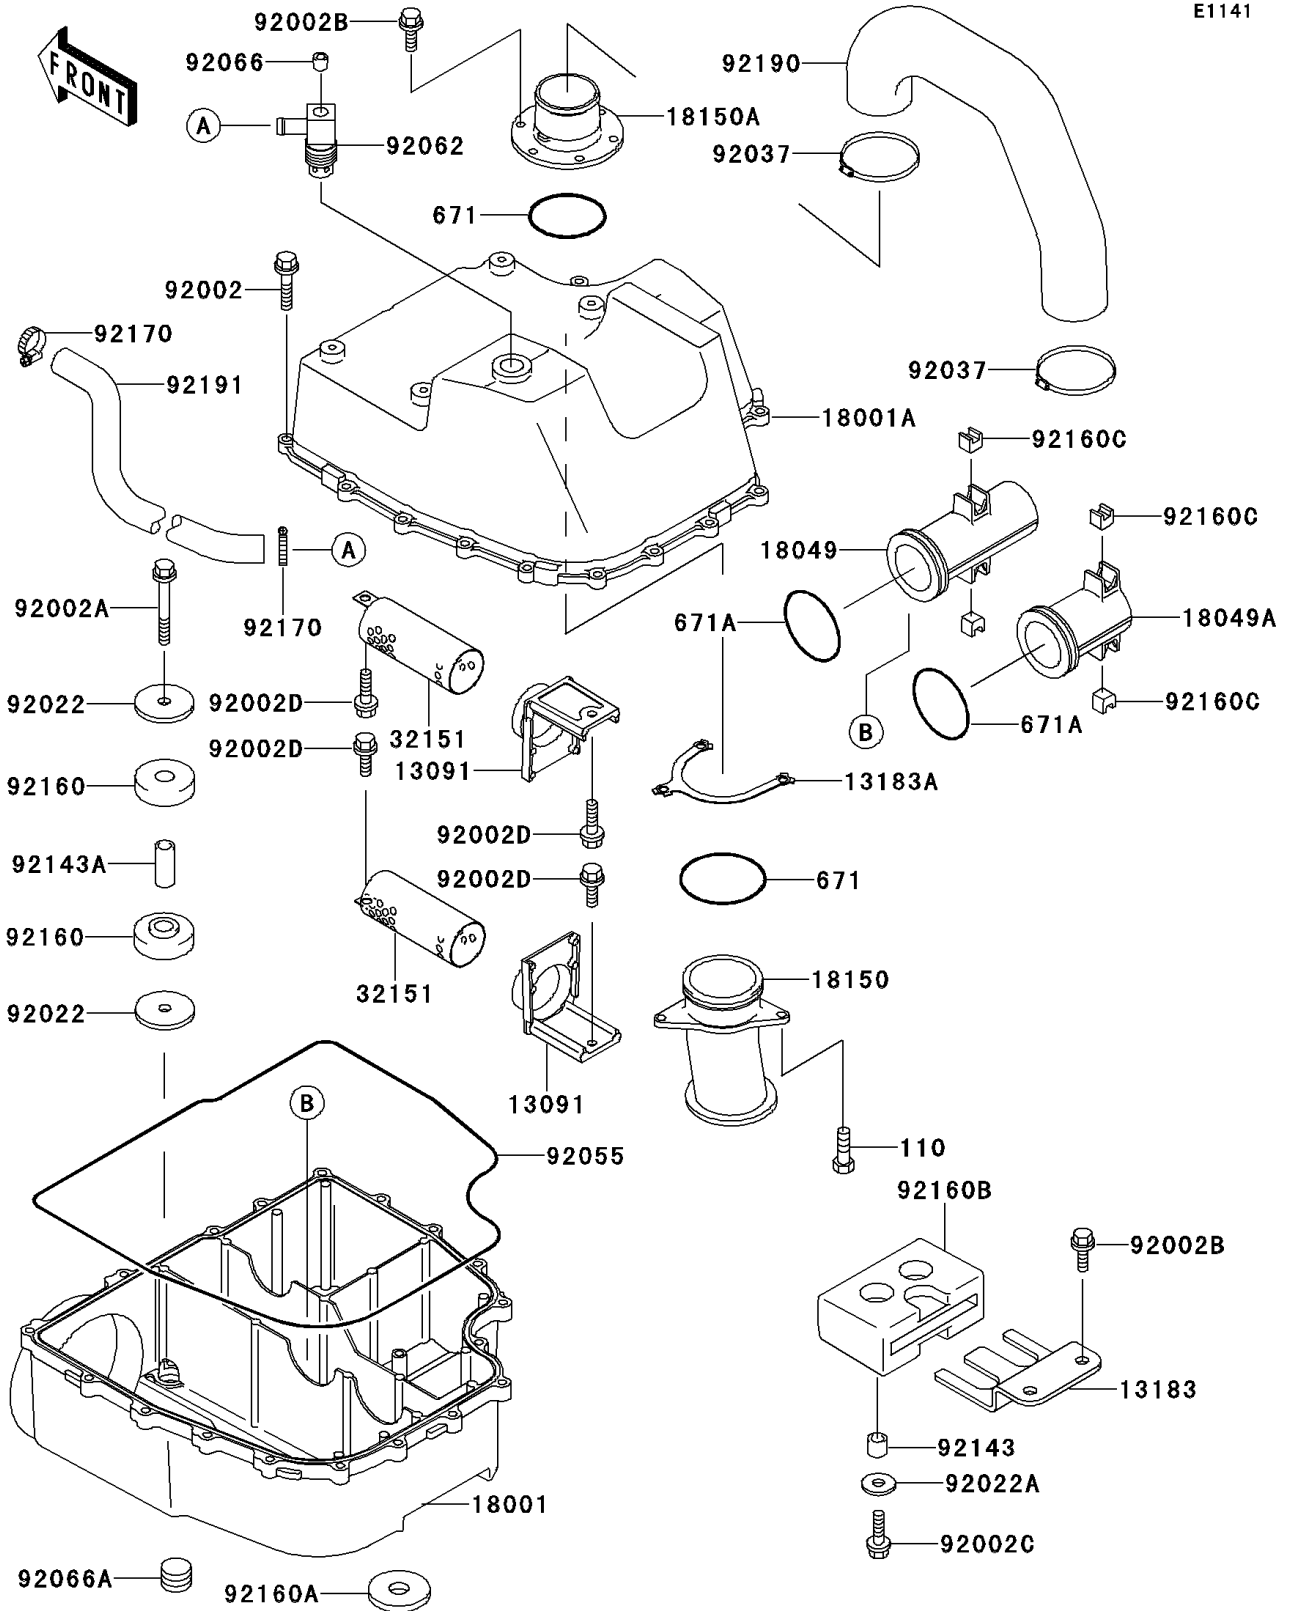

1996 SS PARTS DIAGRAM

Water Muffler

E1141

1996 SS PARTS LIST

Water Muffler

ITEM NAME	PART NUMBER	QUANTITY
BOLT,6X20 (Ref # 110)	110R0620	3
O RING,60MM (Ref # 671)	671B2560	2
O RING,WATER-MUFFLER (Ref # 671A)	671C2550	2
HOLDER (Ref # 13091)	13091-3778	2
PLATE (Ref # 13183)	13183-3760	1
PLATE (Ref # 13183A)	13183-3818	1
MUFFLER,WATER BOX,LWR (Ref # 18001)	18001-3755	1
MUFFLER,WATER BOX,UPP (Ref # 18001A)	18001-3769	1
PIPE-EXHAUST,L=120 (Ref # 18049)	18049-3734	1
PIPE-EXHAUST,L=77.5 (Ref # 18049A)	18049-3735	1
PIPE-MUFFLER,WATER (Ref # 18150)	18150-3701	1
PIPE-MUFFLER,WATER (Ref # 18150A)	18150-3702	1
PIPE (Ref # 32151)	32151-3717	2
BOLT,6X25 (Ref # 92002)	92002-3714	17
BOLT,6X45 (Ref # 92002A)	92002-3717	1
BOLT,6X16 (Ref # 92002B)	92002-3728	8
BOLT,6X20 (Ref # 92002C)	92002-3755	2
BOLT,6X12 (Ref # 92002D)	92002-3763	4
WASHER,6.5X32X3 (Ref # 92022)	92022-3749	2
WASHER (Ref # 92022A)	92022-567	2
CLAMP (Ref # 92037)	92037-3009	2
RING-O,WATER MUFFLER (Ref # 92055)	92055-3718	1
NOZZLE,WATER MUFFLER (Ref # 92062)	92062-3708	1
PLUG,OIL LINE,1/8X7 (Ref # 92066)	92066-1227	1
PLUG (Ref # 92066A)	92066-3719	2
COLLAR,7.5X10.5X9 (Ref # 92143)	92143-3714	2
COLLAR,7.5X10.5X24 (Ref # 92143A)	92143-3717	1
DAMPER,FR (Ref # 92160)	92160-3730	2
DAMPER,LWR (Ref # 92160A)	92160-3732	3

1996 SS PARTS LIST

Water Muffler

ITEM NAME	PART NUMBER	QUANTITY
DAMPER,RR (Ref # 92160B)	92160-3774	1
DAMPER,WATER-MUFFLER (Ref # 92160C)	92160-3794	4
CLAMP (Ref # 92170)	92170-3718	2
TUBE,WATER BOX-TAIL PIPE (Ref # 92190)	92190-3880	1
TUBE,MUFFLER-WATER BOX (Ref # 92191)	92191-3723	1