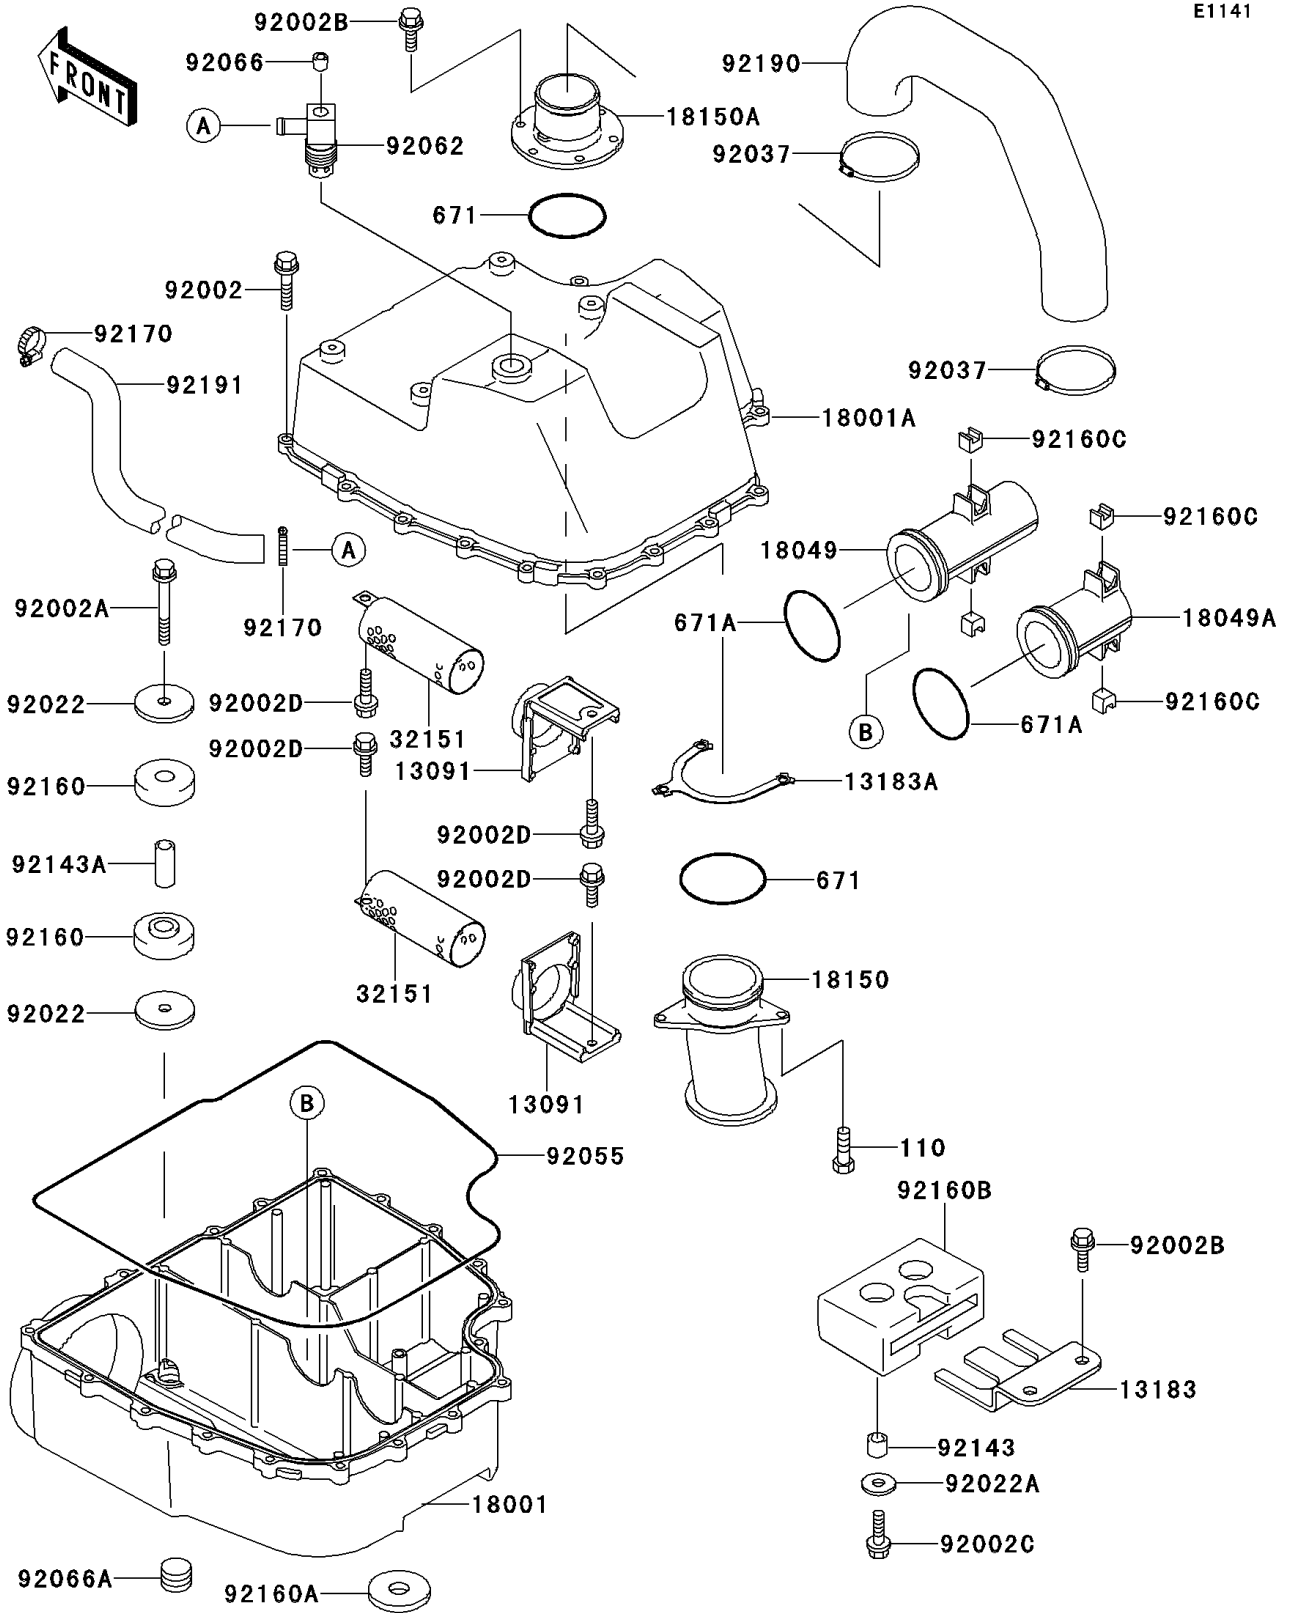

1997 SS PARTS DIAGRAM

Water Muffler

E1141

1997 SS PARTS LIST

Water Muffler

ITEM NAME	PART NUMBER	QUANTITY
BOLT,6X20 (Ref # 110)	110R0620	3
O RING,60MM (Ref # 671)	671B2560	2
O RING,WATER-MUFFLER (Ref # 671A)	671C2550	2
HOLDER (Ref # 13091)	13091-3778	2
PLATE (Ref # 13183)	13183-3760	1
PLATE (Ref # 13183A)	13183-3818	1
MUFFLER,WATER BOX,LWR (Ref # 18001)	18001-3755	1
MUFFLER,WATER BOX,UPP (Ref # 18001A)	18001-3769	1
PIPE-EXHAUST,L=120 (Ref # 18049)	18049-3734	1
PIPE-EXHAUST,L=77.5 (Ref # 18049A)	18049-3735	1
PIPE-MUFFLER,WATER (Ref # 18150)	18150-3701	1
PIPE-MUFFLER,WATER (Ref # 18150A)	18150-3702	1
PIPE (Ref # 32151)	32151-3717	2
BOLT,6X25 (Ref # 92002)	92002-3714	17
BOLT,6X45 (Ref # 92002A)	92002-3717	1
BOLT,6X16 (Ref # 92002B)	92002-3728	8
BOLT,6X20 (Ref # 92002C)	92002-3755	2
BOLT,6X12 (Ref # 92002D)	92002-3763	4
WASHER,6.5X32X3 (Ref # 92022)	92022-3749	2
WASHER (Ref # 92022A)	92022-567	2
CLAMP (Ref # 92037)	92037-3009	2
RING-O,WATER MUFFLER (Ref # 92055)	92055-3718	1
NOZZLE,WATER MUFFLER (Ref # 92062)	92062-3708	1
PLUG,OIL LINE,1/8X7 (Ref # 92066)	92066-1227	1
PLUG (Ref # 92066A)	92066-3719	2
COLLAR,7.5X10.5X9 (Ref # 92143)	92143-3714	2
COLLAR,7.5X10.5X24 (Ref # 92143A)	92143-3717	1
DAMPER,FR (Ref # 92160)	92160-3730	2
DAMPER,LWR (Ref # 92160A)	92160-3732	3

1997 SS PARTS LIST

Water Muffler

ITEM NAME	PART NUMBER	QUANTITY
DAMPER,RR (Ref # 92160B)	92160-3774	1
DAMPER,WATER-MUFFLER (Ref # 92160C)	92160-3794	4
CLAMP (Ref # 92170)	92170-3718	2
TUBE,WATER BOX-TAIL PIPE (Ref # 92190)	92190-3880	1
TUBE,MUFFLER-WATER BOX (Ref # 92191)	92191-3723	1