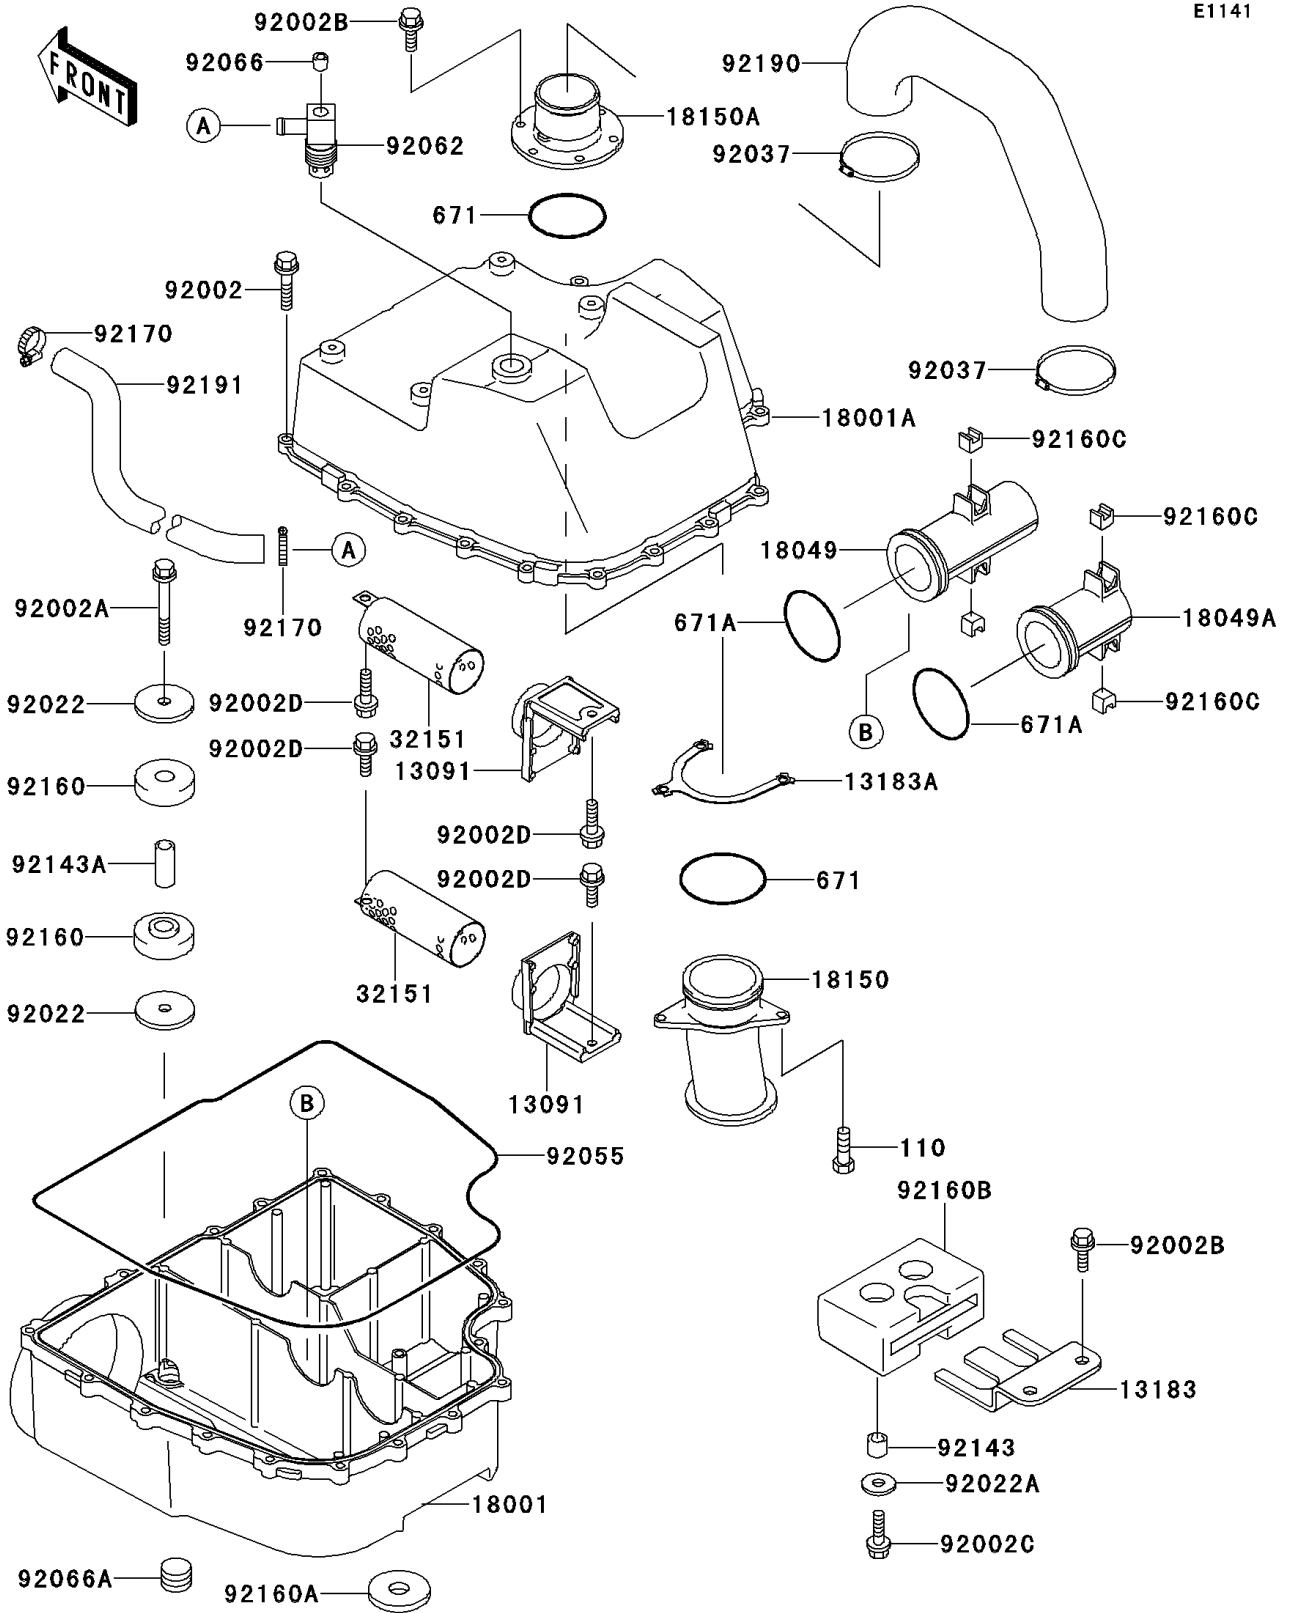

# 1997 SS PARTS DIAGRAM

Water Muffler

E1141

# 1997 SS PARTS LIST

## Water Muffler

ITEM NAME	PART NUMBER	QUANTITY
BOLT,6X20 (Ref # 110)	110R0620	3
O RING,60MM (Ref # 671)	671B2560	2
O RING,WATER-MUFFLER (Ref # 671A)	671C2550	2
HOLDER (Ref # 13091)	13091-3778	2
PLATE (Ref # 13183)	13183-3760	1
PLATE (Ref # 13183A)	13183-3818	1
MUFFLER,WATER BOX,LWR (Ref # 18001)	18001-3755	1
MUFFLER,WATER BOX,UPP (Ref # 18001A)	18001-3769	1
PIPE-EXHAUST,L=120 (Ref # 18049)	18049-3734	1
PIPE-EXHAUST,L=77.5 (Ref # 18049A)	18049-3735	1
PIPE-MUFFLER,WATER (Ref # 18150)	18150-3701	1
PIPE-MUFFLER,WATER (Ref # 18150A)	18150-3702	1
PIPE (Ref # 32151)	32151-3717	2
BOLT,6X25 (Ref # 92002)	92002-3714	17
BOLT,6X45 (Ref # 92002A)	92002-3717	1
BOLT,6X16 (Ref # 92002B)	92002-3728	8
BOLT,6X20 (Ref # 92002C)	92002-3755	2
BOLT,6X12 (Ref # 92002D)	92002-3763	4
WASHER,6.5X32X3 (Ref # 92022)	92022-3749	2
WASHER (Ref # 92022A)	92022-567	2
CLAMP (Ref # 92037)	92037-3009	2
RING-O,WATER MUFFLER (Ref # 92055)	92055-3718	1
NOZZLE,WATER MUFFLER (Ref # 92062)	92062-3708	1
PLUG,OIL LINE,1/8X7 (Ref # 92066)	92066-1227	1
PLUG (Ref # 92066A)	92066-3719	2
COLLAR,7.5X10.5X9 (Ref # 92143)	92143-3714	2
COLLAR,7.5X10.5X24 (Ref # 92143A)	92143-3717	1
DAMPER,FR (Ref # 92160)	92160-3730	2
DAMPER,LWR (Ref # 92160A)	92160-3732	3