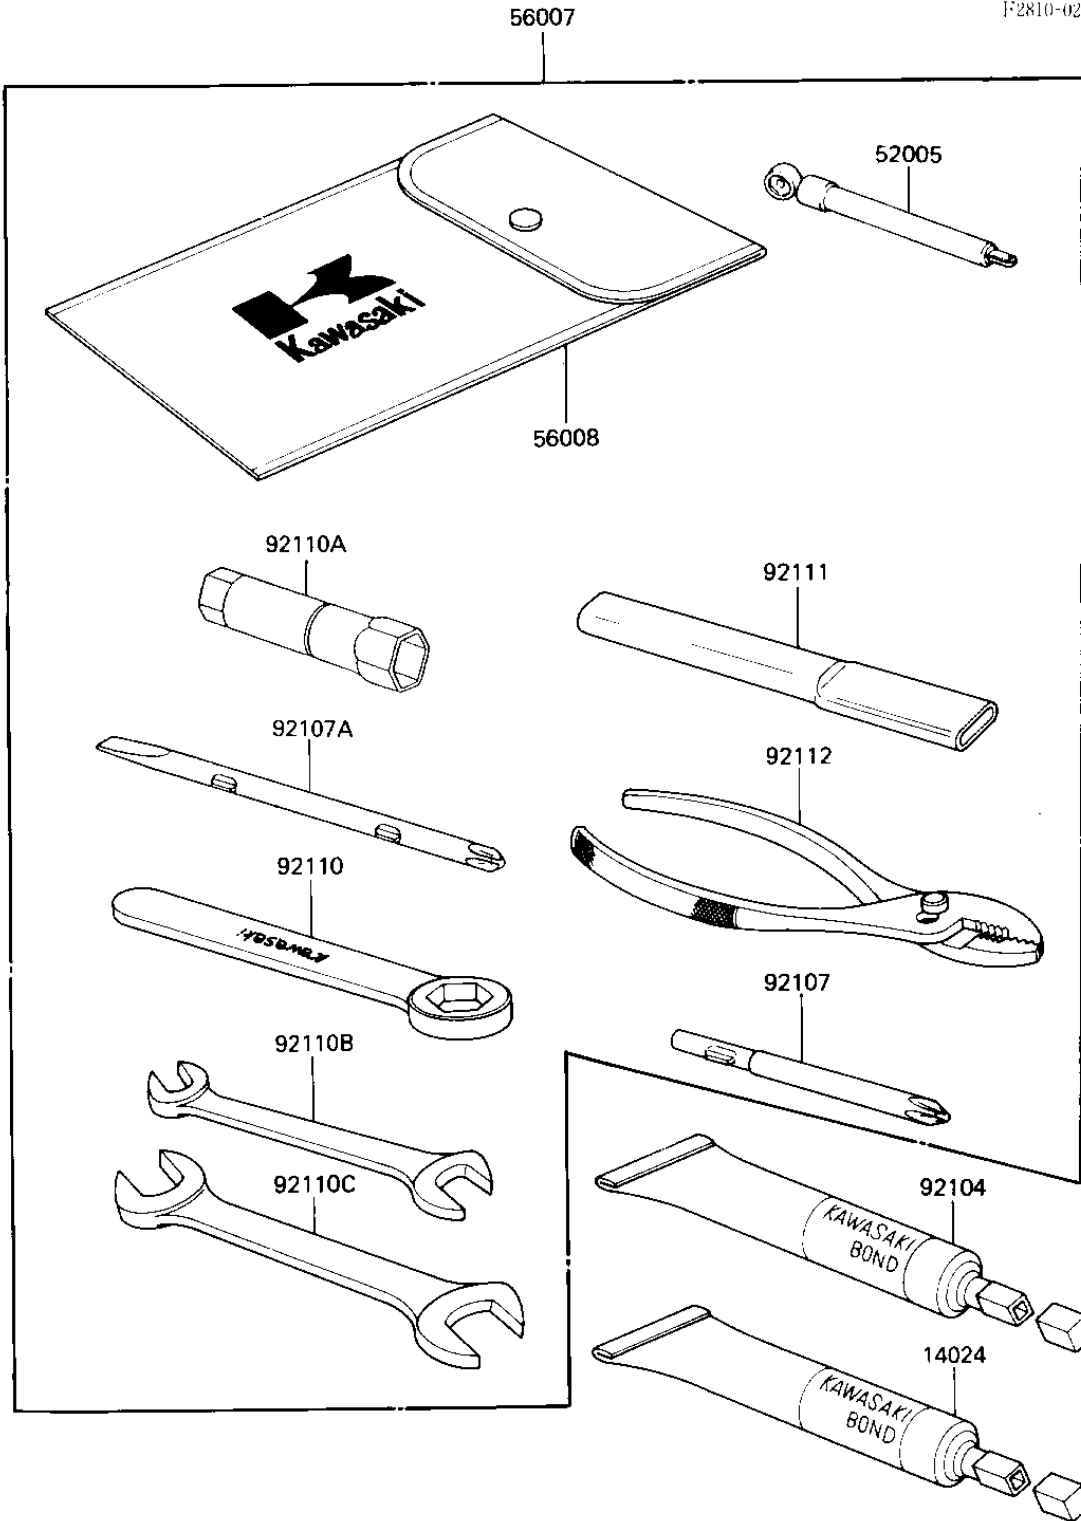

1985 Ninja® 600 PARTS DIAGRAM

OWNER TOOLS

F2810-0210

R
N
1
5
5
5
9
9
9
9
9
9
9
9

1985 Ninja® 600 PARTS LIST

OWNER TOOLS

ITEM NAME	PART NUMBER	QUANTITY
-----------	-------------	----------