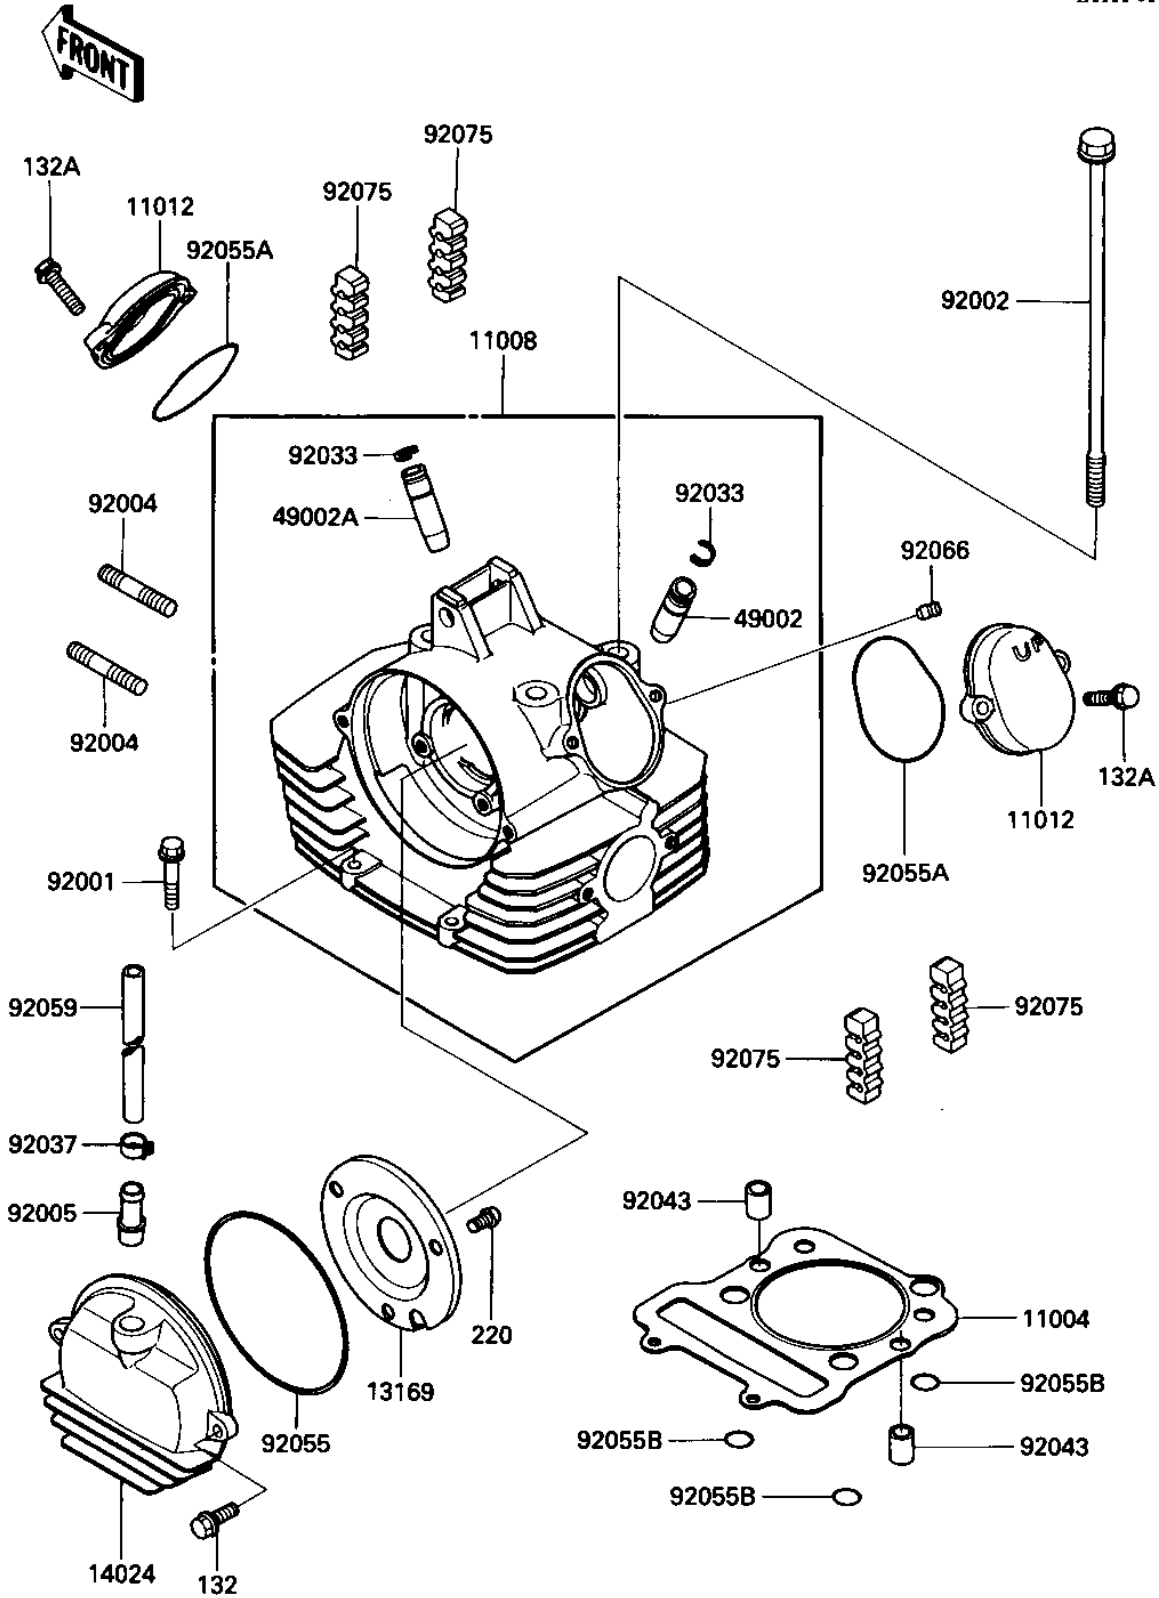

1986 Bayou 300 PARTS DIAGRAM

CYLINDER HEAD

E1111-0176

1986 Bayou 300 PARTS LIST

CYLINDER HEAD

ITEM NAME	PART NUMBER	QUANTITY
GASKET-HEAD (Ref # 11004)	11004-1136	1
HEAD-ASSY-CYLINDER (Ref # 11008)	11002-5042	1
CAP,ROCKER ARM (Ref # 11012)	11012-1486	2
PLATE,CAMSHAFT COVER (Ref # 13169)	13169-1961	1
COVER,CAMSHAFT (Ref # 14024)	14024-1060	1
GUIDE,INLET VALVE (Ref # 49002)	12013-009	1
GUIDE,EXHAUST VALVE (Ref # 49002A)	49002-1002	2
BOLT,8X233 (Ref # 92002)	92002-1515	4
STUD,8X30 (Ref # 92004)	92004-1121	2
FITTING,BREATHER PIPE (Ref # 92005)	92005-1124	1
CIRCLIP-VALVE (Ref # 92033)	92036-023	2
CLAMP (Ref # 92037)	92037-1181	1
PIN,DOWEL,8.2X10X14 (Ref # 92043)	92043-1264	2
"O" RING,99M/M (Ref # 92055)	92055-107	1
"O" RING,53.5MM (Ref # 92055A)	92055-112	2
RING-O,10MM (Ref # 92055B)	92055-1149	3
TUBE (Ref # 92059)	92059-1552	1
PLUG (Ref # 92066)	92066-042	1
DAMPER (Ref # 92075)	92075-1657	4
BOLT-FLANGED-SMALL (Ref # 132)	132Y0616	2
BOLT-FLANGED-SMALL (Ref # 132A)	132Y0625	4
SCREW PAN HEAD 6X10 (Ref # 220)	220B0610	3