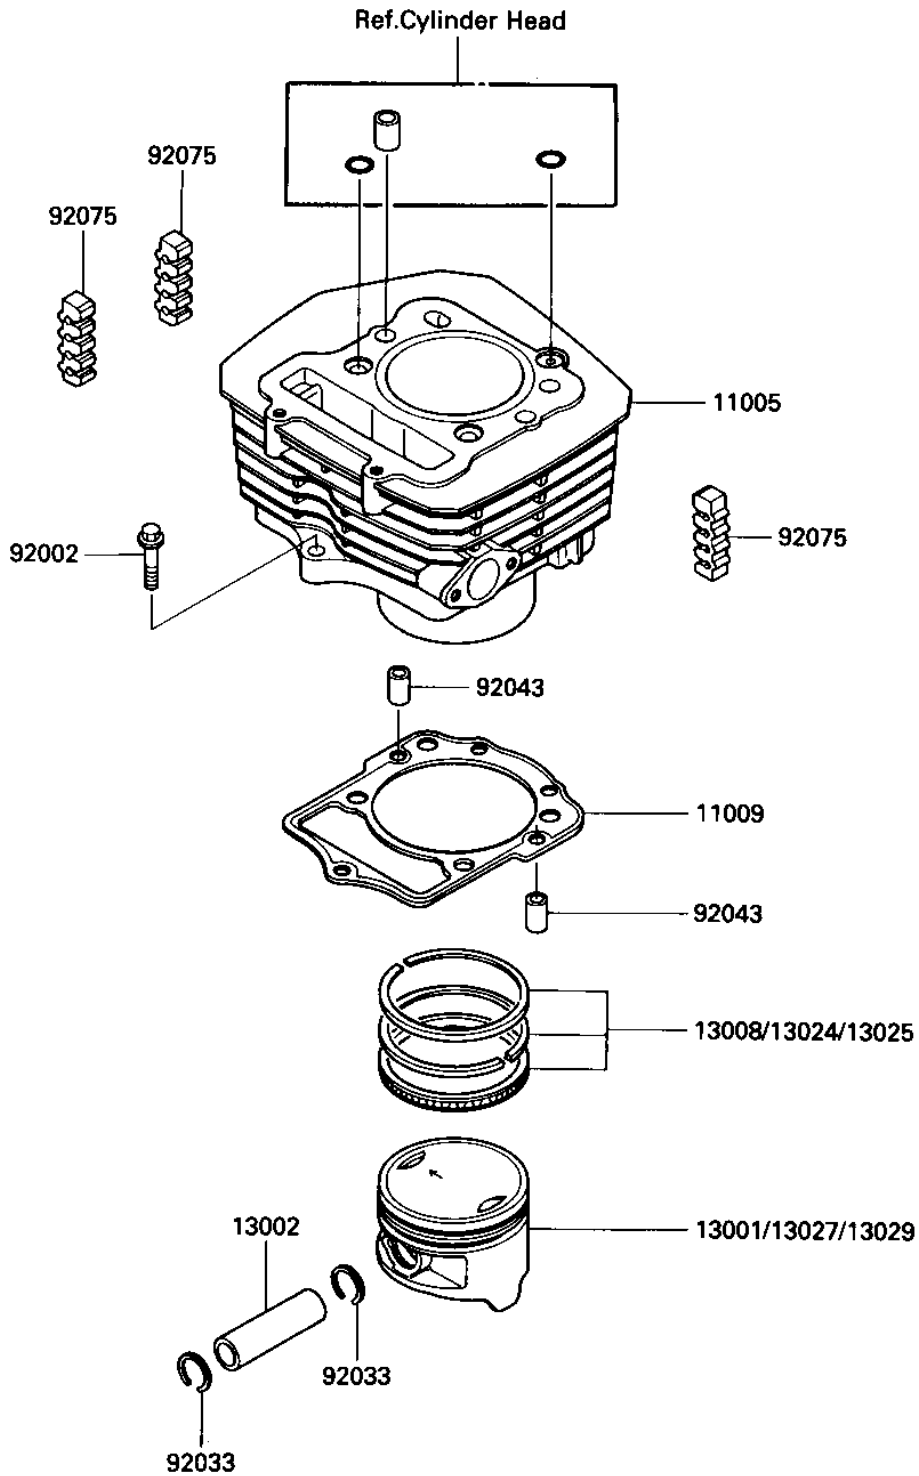

1986 Bayou 300 PARTS DIAGRAM

CYLINDER/PISTON

E1120-0079

1986 Bayou 300 PARTS LIST

CYLINDER/PISTON

ITEM NAME	PART NUMBER	QUANTITY
CYLINDER-ENGINE (Ref # 11005)	11005-1446	1
GASKET,CYLINDER BASE (Ref # 11009)	11060-1221	1
PISTON-ENGINE,STD (Ref # 13001)	13001-1244	1
PIN-PISTON (Ref # 13002)	13002-1059	1
RING-SET-PISTON,STD (Ref # 13008)	13008-1068	1
RING-SET PISTON LL,O/ (Ref # 13024)	13024-1064	1
RING-SET PISTON L,O/S (Ref # 13025)	13025-1067	1
PISTON-ENGINE LL,O/S, (Ref # 13027)	13027-1141	1
PISTON-ENGINE L,O/S,0 (Ref # 13029)	13029-1153	1
BOLT,6X28 (Ref # 92002)	92002-1105	1
RING-SNAP,18MM (Ref # 92033)	92033-1099	2
PIN,DOWEL,6.2X8X14 (Ref # 92043)	92043-1263	2
DAMPER (Ref # 92075)	92075-1657	3