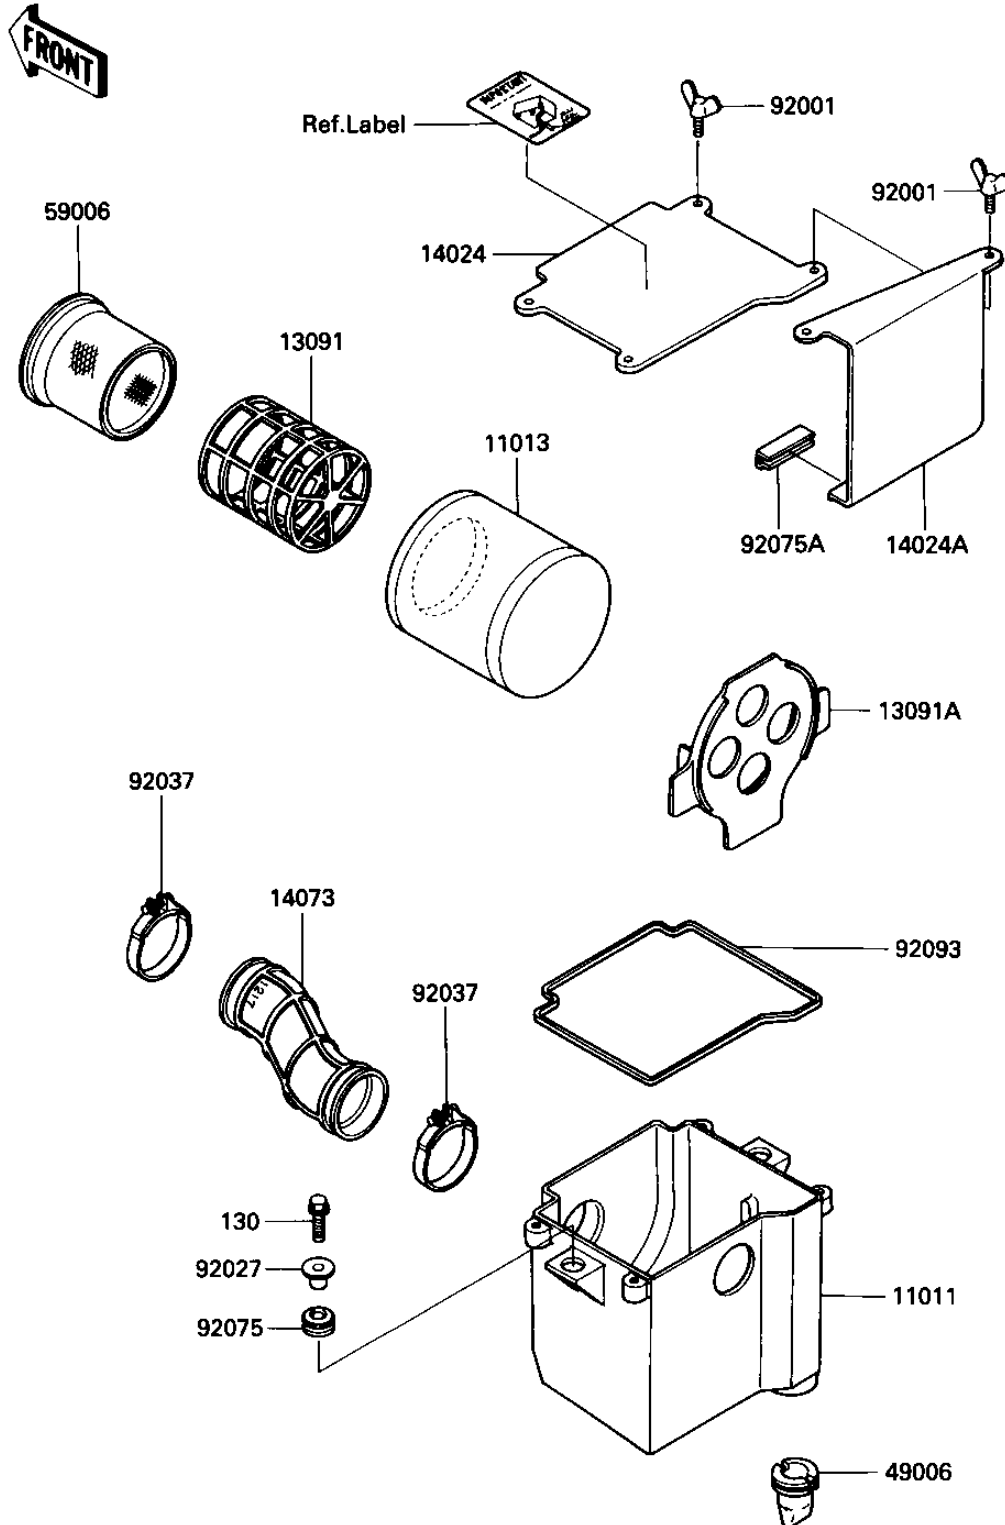

1986 Bayou 300 PARTS DIAGRAM

AIR CLEANER

E1130-0193

1986 Bayou 300 PARTS LIST

AIR CLEANER

ITEM NAME	PART NUMBER	QUANTITY
CASE-AIR FILTER (Ref # 11011)	11011-1199	1
ELEMENT-AIR FILTER (Ref # 11013)	11013-1130	1
HOLDER,ELEMENT (Ref # 13091)	13091-1121	1
HOLDER,ELMENT (Ref # 13091A)	13091-1370	1
COVER,AIR FILTER (Ref # 14024)	14024-1058	1
COVER (Ref # 14024A)	14024-1120	1
DUCT,CARBURETOR (Ref # 14073)	14073-1217	1
BOOT (Ref # 49006)	49006-1065	1
ARRESTER-FLAME (Ref # 59006)	59006-1051	1
BOLT,CLNR ELEMENT (Ref # 92001)	92003-199	4
COLLAR,FUEL TANK FITT (Ref # 92027)	92027-1134	2
CLAMP (Ref # 92037)	92037-1523	2
DAMPER RUBB TANK FRNT (Ref # 92075)	92075-013	2
DAMPER (Ref # 92075A)	92075-1772	1
SEAL (Ref # 92093)	92093-1201	1
BOLT,FLANGED,8X30 (Ref # 130)	130G0830	2