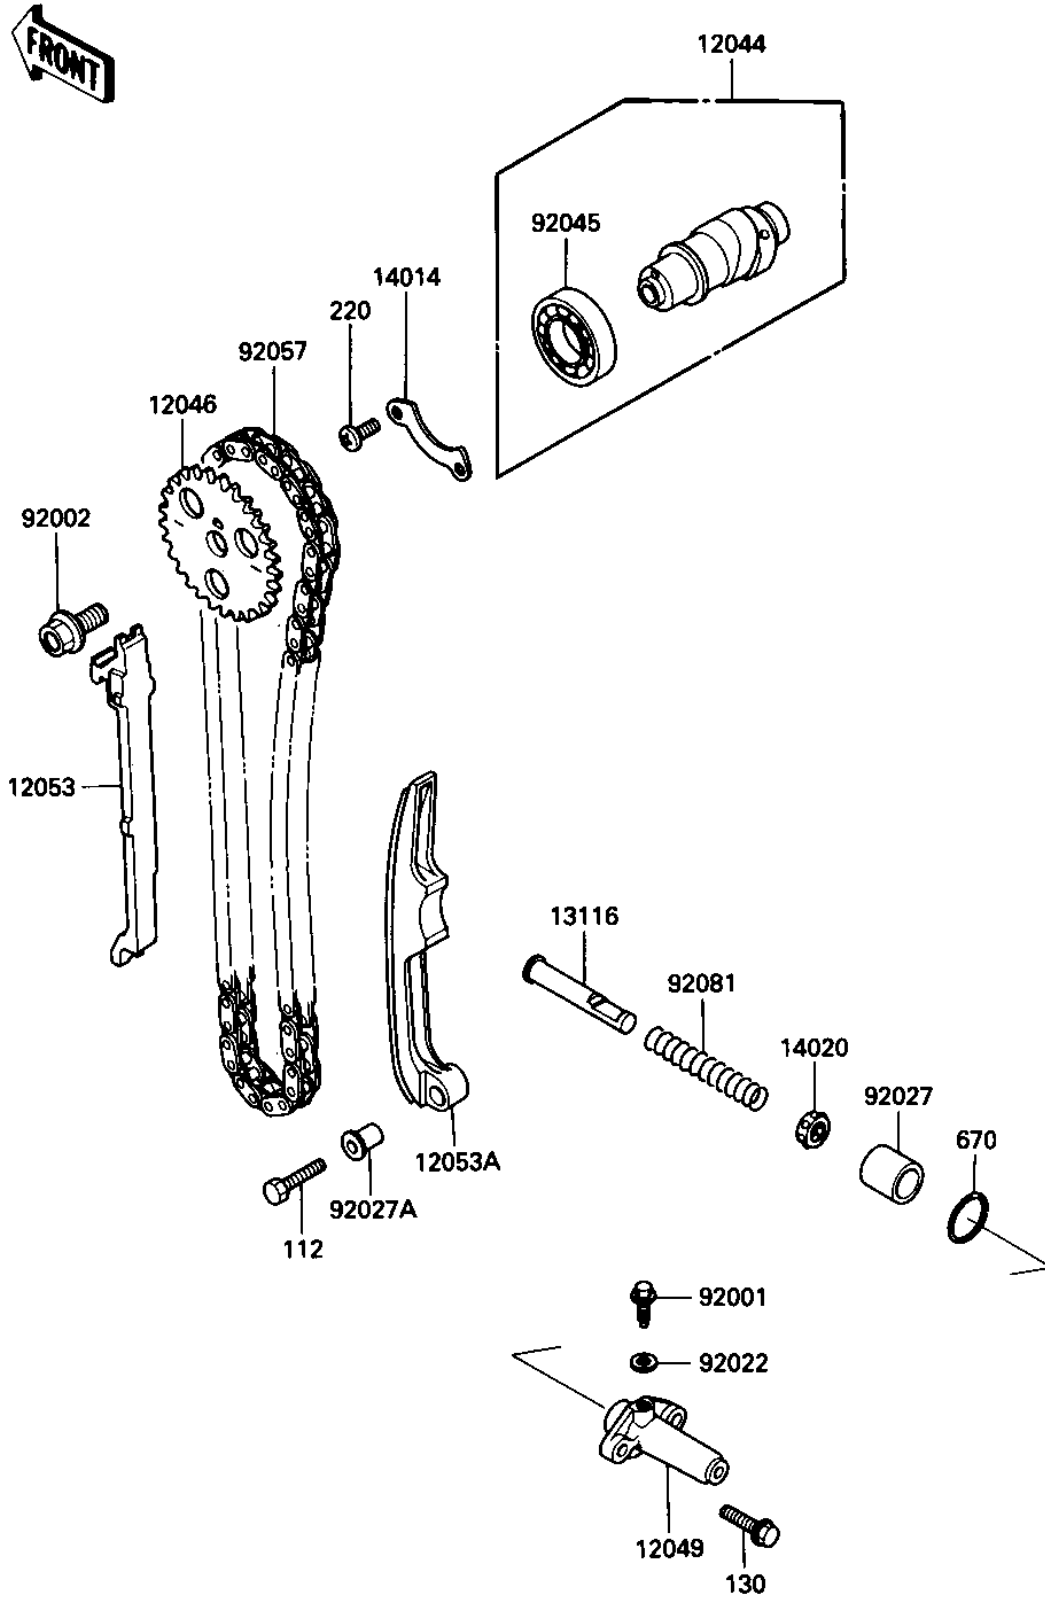

1986 Bayou 300 PARTS DIAGRAM

CAMSHAFT/CHAIN/TENSIONER

E1230-0055

1986 Bayou 300 PARTS LIST

CAMSHAFT/CHAIN/TENSIONER

ITEM NAME	PART NUMBER	QUANTITY
CAMSHAFT-VALVE (Ref # 12044)	12044-1149	1
SPROCKET,CAM CHAIN,32 (Ref # 12046)	12046-1037	1
TENSIONER,CAM CHAIN (Ref # 12049)	12049-1055	1
SLIPER,CAM CHAIN (Ref # 12053)	12053-023	1
SLIPER,CAM CHAIN (Ref # 12053A)	12053-024	1
ROD,PUSH,CAM CHAIN (Ref # 13116)	13116-1019	1
PLATE-POSITION (Ref # 14014)	14014-1030	1
RETAINER,TENSIONER (Ref # 14020)	14020-1054	1
BELT,TENSIONER ADJUST (Ref # 92001)	92001-1155	1
BOLT,10X23 (Ref # 92002)	92001-1859	1
WASHER OIL PUMP BANJO (Ref # 92022)	92022-077	1
COLLAR,TENSIONER (Ref # 92027)	92027-1273	1
COLLAR (Ref # 92027A)	92027-155	1
BEARING-BALL (Ref # 92045)	92045-1056	1
CHAIN,CAM (Ref # 92057)	21070-013	1
SPRING,TENSIONER (Ref # 92081)	92081-1105	1
BOLT-UPSET (Ref # 112)	112G0630	1
BOLT-FLANGED (Ref # 130)	130Y0625	2
SCREW PAN HEAD 6X10 (Ref # 220)	220B0610	2
"0" RING,21MM (Ref # 670)	670B2021	1