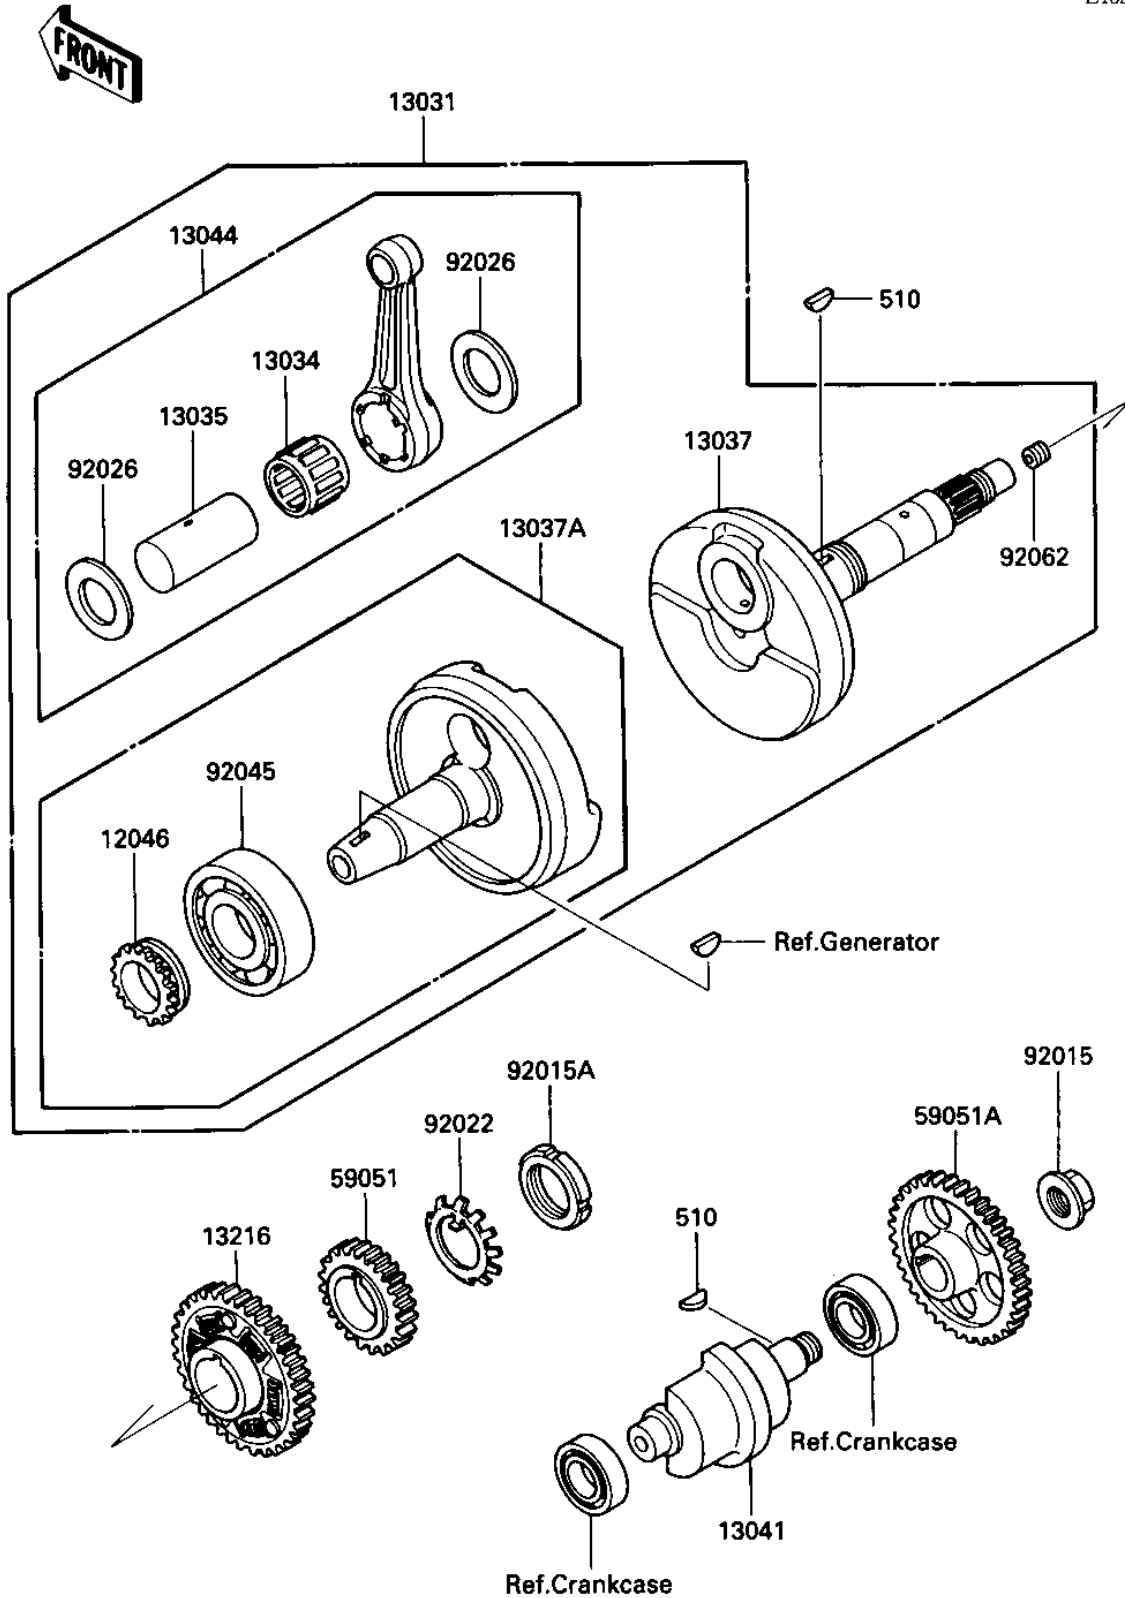

1986 Bayou 300 PARTS DIAGRAM

CRANKSHAFT/BALANCER

E1321-0084

1986 Bayou 300 PARTS LIST

CRANKSHAFT/BALANCER

ITEM NAME	PART NUMBER	QUANTITY
SPROCKET,16T (Ref # 12046)	12046-1038	1
CRANKSHAFT-COMP (Ref # 13031)	13031-1239	1
BEARING-BIG END,PK32X (Ref # 13034)	13034-1061	1
PIN-CRANK (Ref # 13035)	13035-1057	1
CRANKSHAFT,RH (Ref # 13037)	13037-1268	1
CRANKSHAFT (Ref # 13037A)	13037-5065	1
BALANCER (Ref # 13041)	13041-1066	1
SET-CONNECTING ROD (Ref # 13044)	13044-5066	1
GEAR-COMP,BALANCER (Ref # 13216)	13216-1072	1
GEAR-SPUR (Ref # 59051)	59051-1140	1
GEAR-SPUR (Ref # 59051A)	59051-1141	1
NUT (Ref # 92015)	92015-1465	1
NUT,PUMP GEAR,30MM (Ref # 92015A)	92015-1511	1
WASHER,PUMP GEAR (Ref # 92022)	92022-1682	1
SPACER,32X50.5X1.2 (Ref # 92026)	92026-1232	2
BEARING,BALL,#6306 (Ref # 92045)	92045-037	1
NOZZLE (Ref # 92062)	92062-1056	1
WOODRUFF KEY (Ref # 510)	510A5100	2