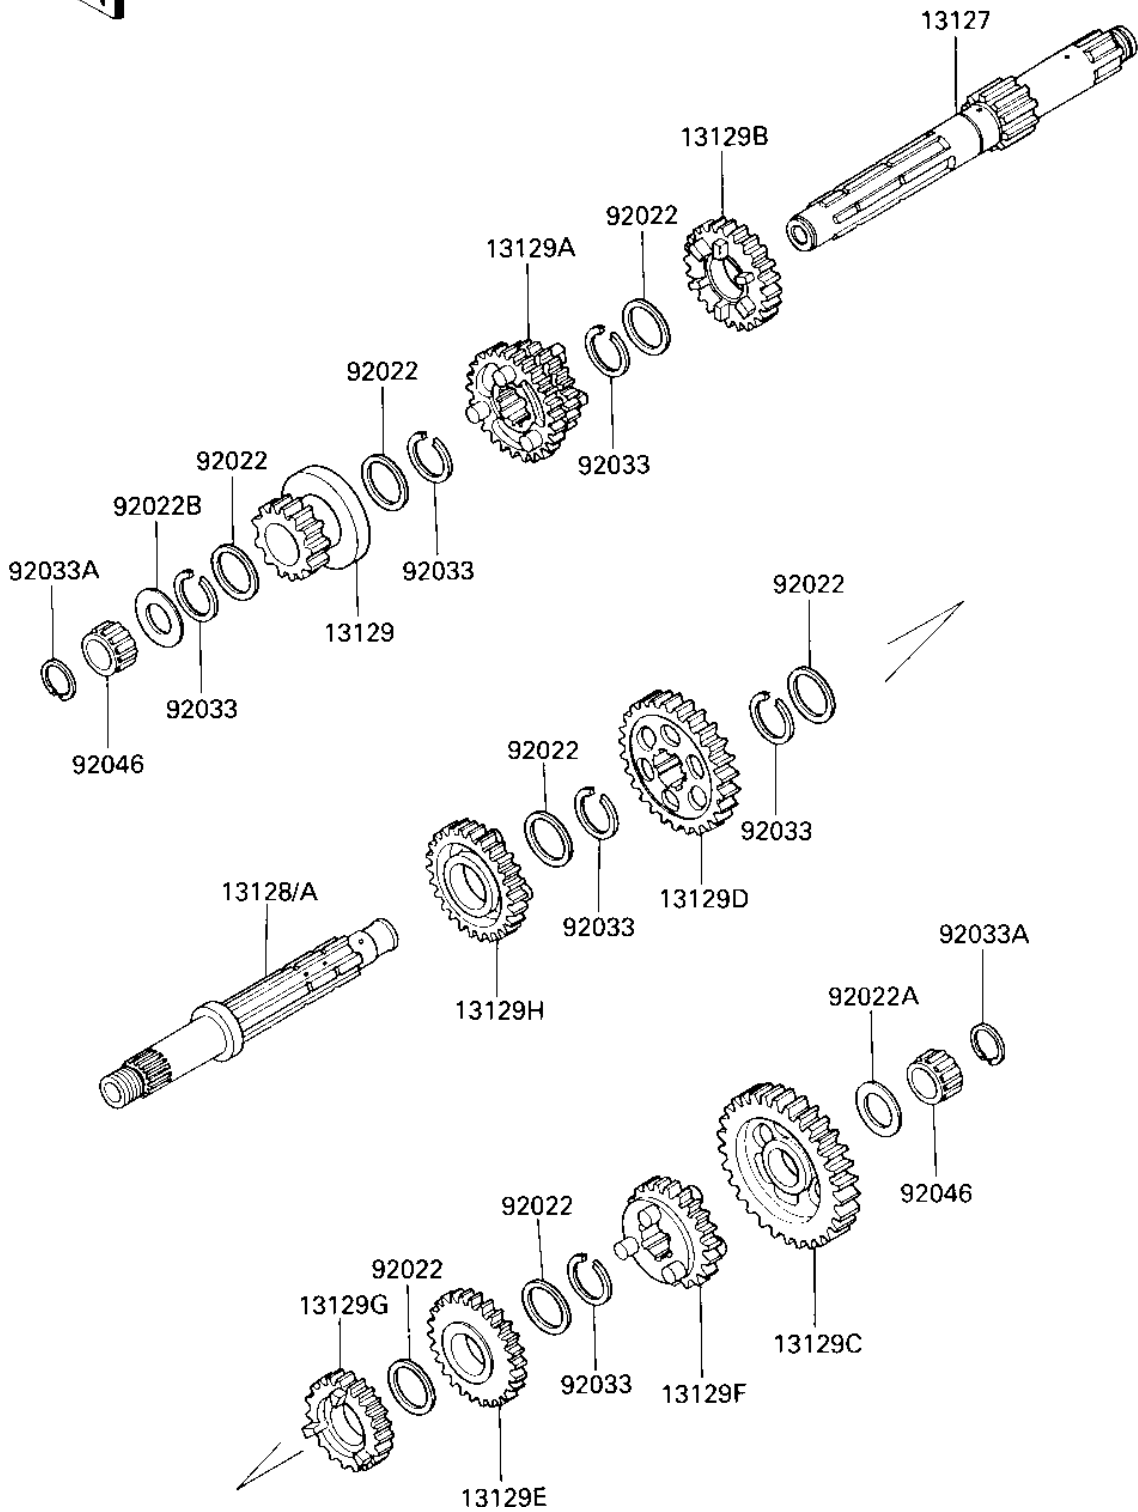

1986 Bayou 300 PARTS DIAGRAM

TRANSMISSION

E1361-016

1986 Bayou 300 PARTS LIST

TRANSMISSION

ITEM NAME	PART NUMBER	QUANTITY
SHAFT-TRANSMISSION IN (Ref # 13127)	13127-1127	1
SHAFT-TRANSMISSION OU (Ref # 13128)	13128-1121	1
SHAFT-TRANSMISSION OU (Ref # 13128A)	13128-1132	1
GEAR,INPUT 2ND,14T (Ref # 13129)	13129-1680	1
GEAR,INPUT TOP&3RD,26 (Ref # 13129A)	13129-1681	1
GEAR,INPUT 4TH,23T (Ref # 13129B)	13129-1682	1
GEAR,OUTPUT LWR,34T (Ref # 13129C)	13129-1683	1
GEAR,OUTPUT 2ND,27T (Ref # 13129D)	13129-1684	1
GEAR,OUTPUT 3RD,26T (Ref # 13129E)	13129-1685	1
GEAR,OUTPUT 4TH,22T (Ref # 13129F)	13129-1686	1
GEAR,OUTPUT TOP,20T (Ref # 13129G)	13129-1687	1
GEAR-REVERSE,26T (Ref # 13129H)	13129-1688	1
WASHER-PLAIN (Ref # 92022)	92022-198	7
WASHER,17.3X28X1.0 (Ref # 92022A)	92022-255	1
WASHER,PLAIN (Ref # 92022B)	92022-270	1
CIRCLIP,25MM (Ref # 92033)	92033-025	6
CIRCLIP,16MM (Ref # 92033A)	92033-032	2
BEARING-NEEDLE (Ref # 92046)	92046-1184	2