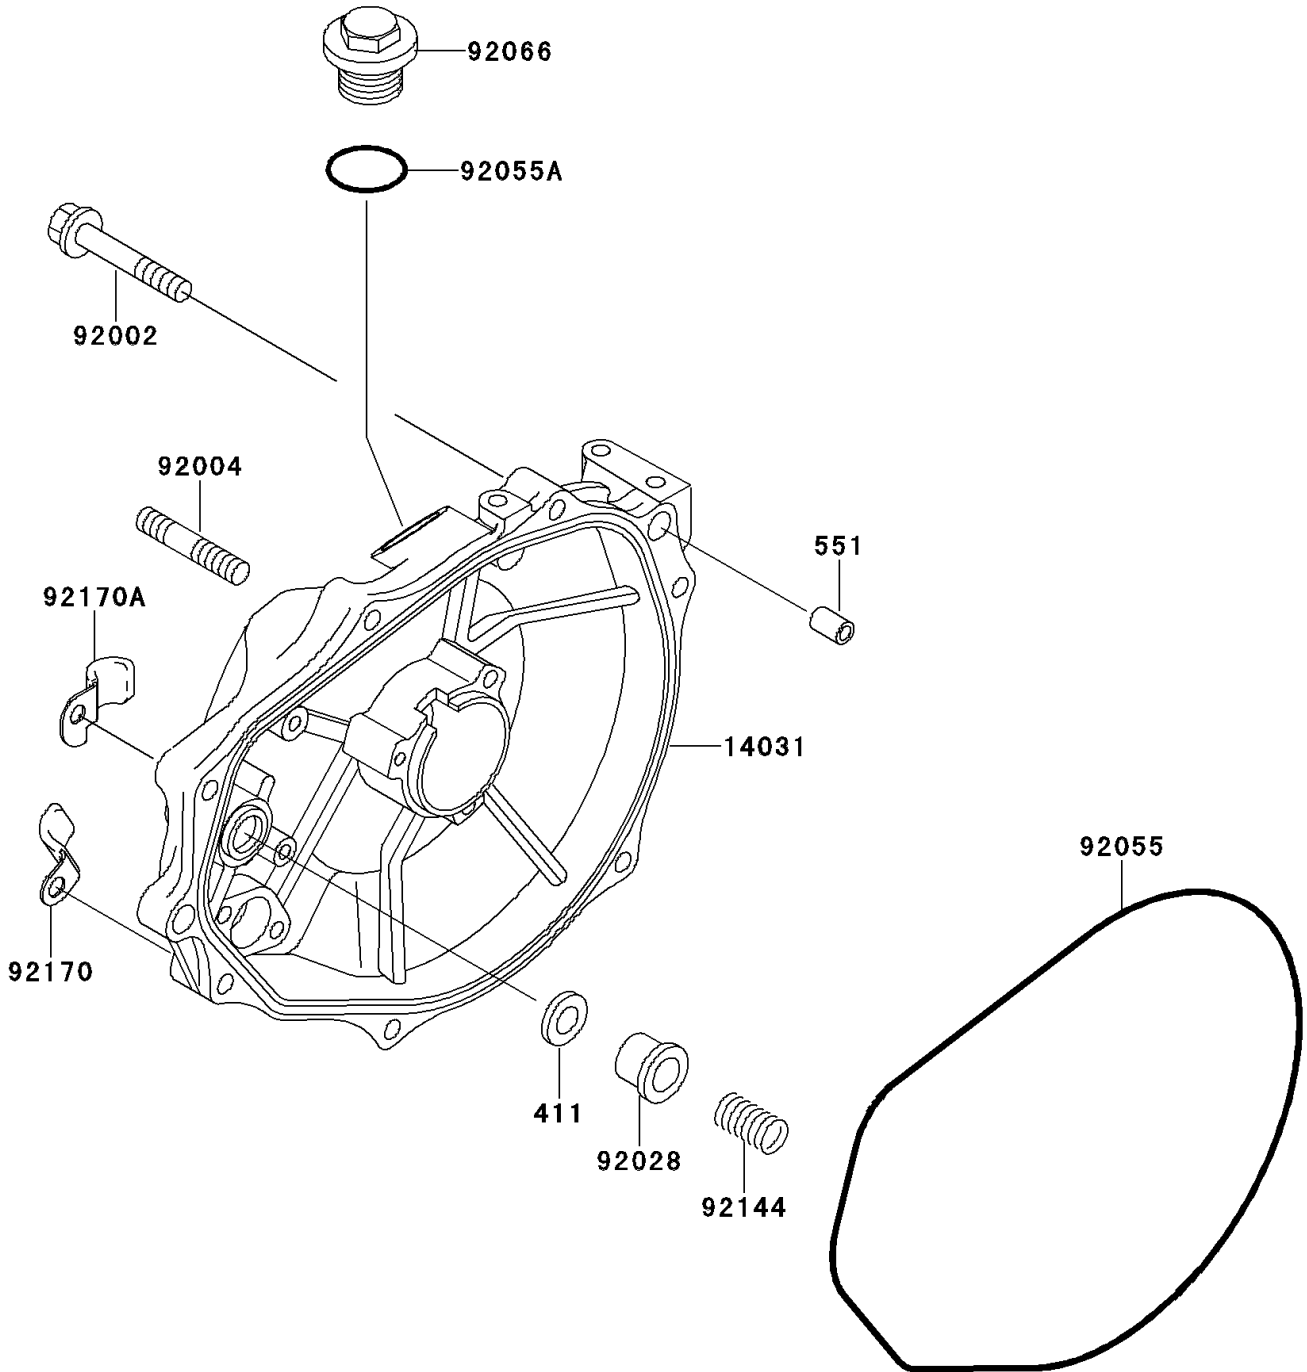

# 1997 SS PARTS DIAGRAM

Engine Cover(s)

E1431

## 1997 SS PARTS LIST

### Engine Cover(s)

ITEM NAME	PART NUMBER	QUANTITY
WASHER-PLAIN,5MM (Ref # 411)	411S0500	1
PIN-DOWEL (Ref # 551)	551R0812	2
COVER-GENERATOR (Ref # 14031)	14031-3721	1
BOLT,6X30 (Ref # 92002)	92002-3726	7
STUD (Ref # 92004)	92004-3710	2
BUSHING (Ref # 92028)	92028-3718	1
RING-O,GENERATOR COVER (Ref # 92055)	92055-3712	1
RING-O (Ref # 92055A)	92055-515	1
PLUG (Ref # 92066)	92066-3739	1
SPRING (Ref # 92144)	92144-3728	1
CLAMP (Ref # 92170)	92170-3735	1
CLAMP (Ref # 92170A)	92170-3736	1