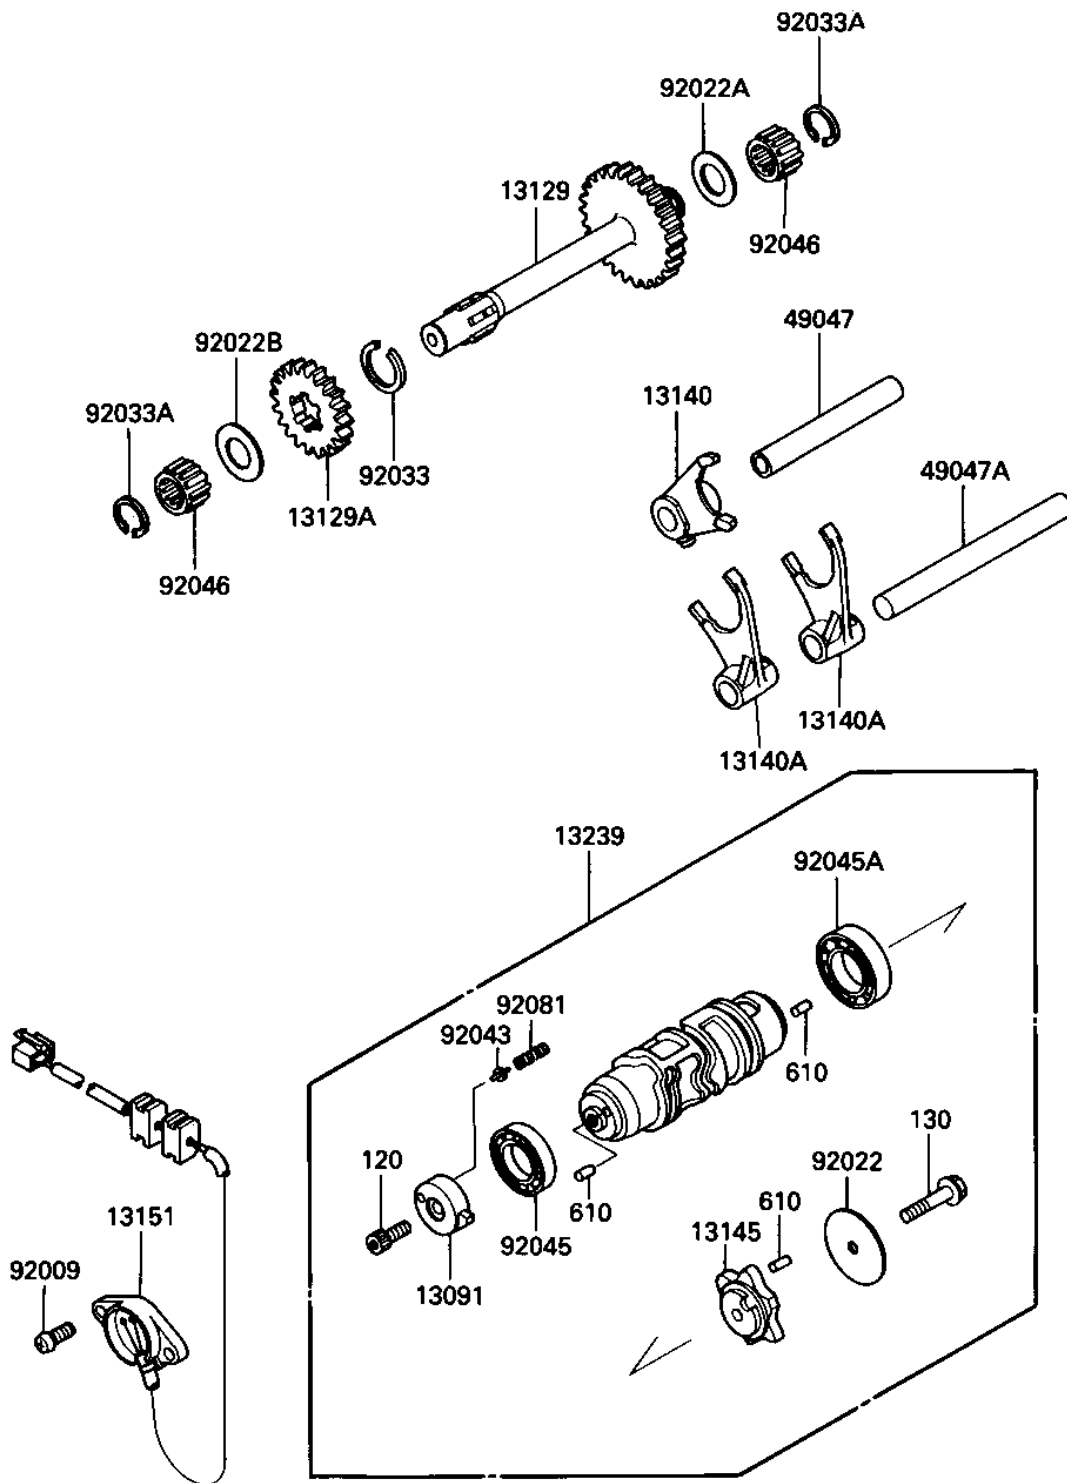

1986 Bayou 300 PARTS DIAGRAM

GEAR CHANGE DRUM & FORKS

E1362-0104

1986 Bayou 300 PARTS LIST

GEAR CHANGE DRUM & FORKS

ITEM NAME	PART NUMBER	QUANTITY
HOLDER,NEUTRAL SWITCH (Ref # 13091)	13091-1474	1
GEAR-REVERSE (Ref # 13129)	13129-1705	1
GEAR-REVERSE,20T (Ref # 13129A)	13129-1706	1
FORK-SHIFT (Ref # 13140)	13140-1134	1
FORK-SHIFT (Ref # 13140A)	13140-1135	2
CAM-CHANGE DRUM (Ref # 13145)	13145-1057	1
SWITCH-COMP,NEUTRAL (Ref # 13151)	13151-1056	1
DRUM-ASSY-CHANGE (Ref # 13239)	13239-1142	1
ROD,SHIFT 93.7M/M (Ref # 49047)	49047-1003	1
ROD-SHIFT (Ref # 49047A)	49047-1062	1
SCREW,5X14 (Ref # 92009)	92009-1341	2
WASHER,6.2X38X1.2 (Ref # 92022)	92022-1500	1
WASHER,17.3X28X1.0 (Ref # 92022A)	92022-255	1
WASHER,PLAIN (Ref # 92022B)	92022-270	1
CIRCLIP,25MM (Ref # 92033)	92033-025	1
CIRCLIP,16MM (Ref # 92033A)	92033-032	2
PIN (Ref # 92043)	92043-1287	1
BEARING-BALL,6805 (Ref # 92045)	92045-1122	1
BEARING-BALL,6905X1 (Ref # 92045A)	92045-1150	1
BEARING-NEEDLE (Ref # 92046)	92046-1184	2
SPRING (Ref # 92081)	92081-1763	1
BOLT-SOCKET,6X16,BLAC (Ref # 120)	120S0616	1
BOLT,FLANGED,6X30 (Ref # 130)	130G0630	1
PIN DOWEL 4X10 (Ref # 610)	610A0410	8