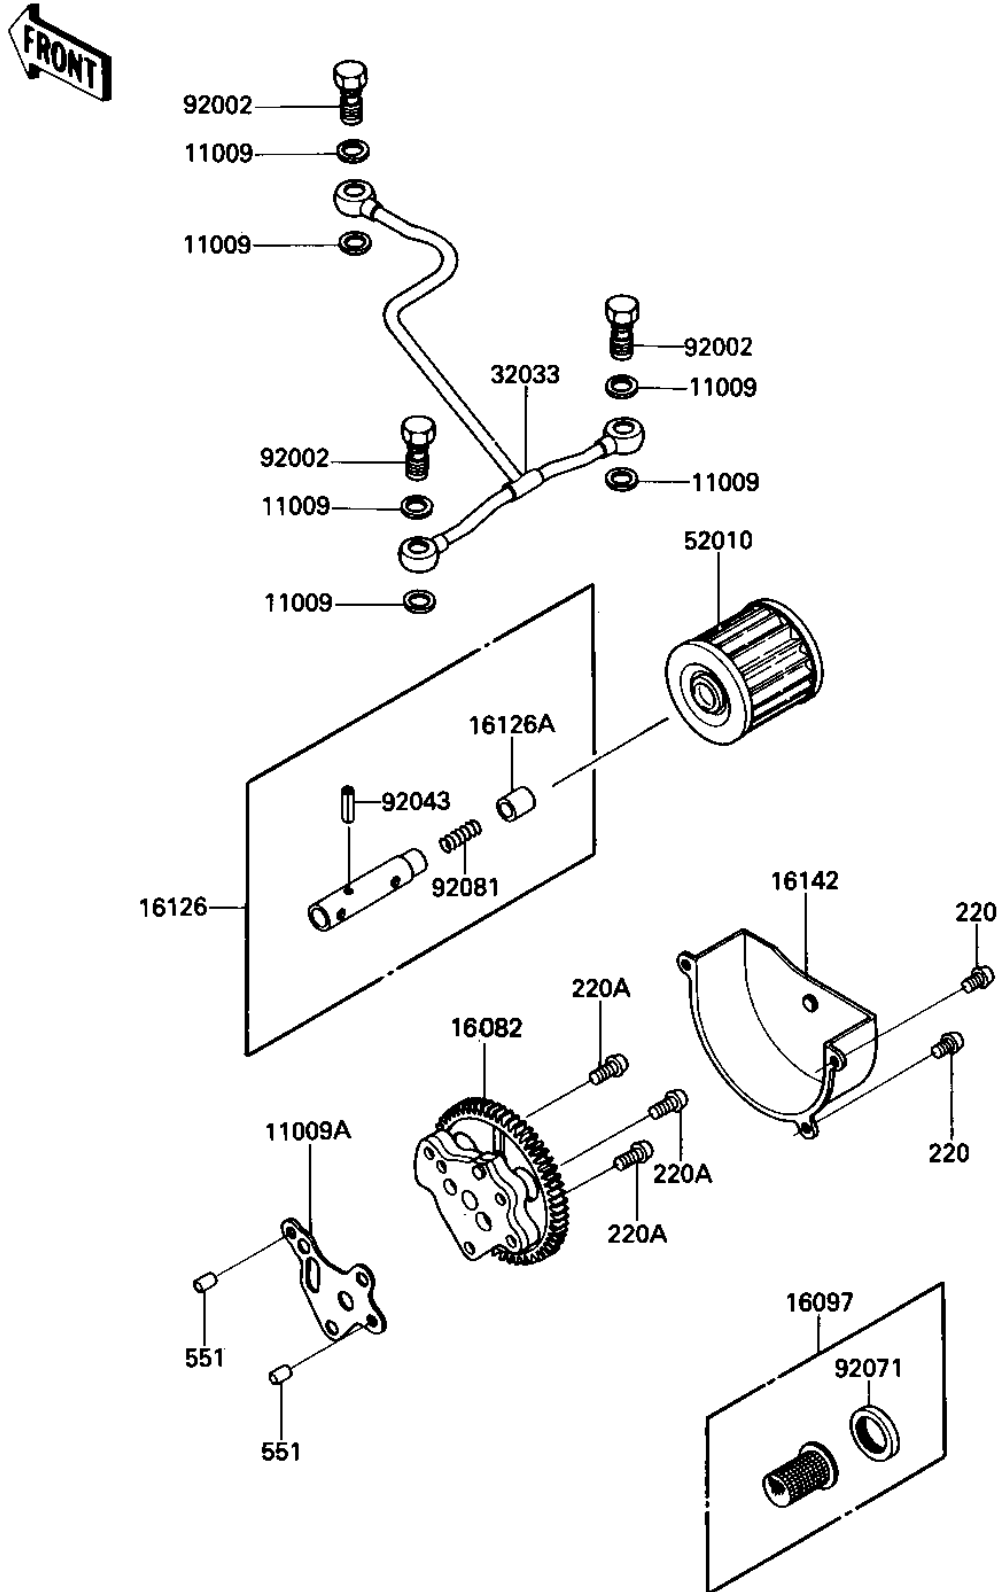

1986 Bayou 300 PARTS DIAGRAM

OIL PUMP/OIL FILTER

E1710-0074

1986 Bayou 300 PARTS LIST

OIL PUMP/OIL FILTER

ITEM NAME	PART NUMBER	QUANTITY
GASKET,10X14.5X1.5 (Ref # 11009)	11009-1105	6
GASKET,OIL PUMP (Ref # 11009A)	11009-1520	1
PUMP-ASSY-OIL (Ref # 16082)	16082-1068	1
STRAINER ASSY,OIL (Ref # 16097)	16097-1001	1
BOLT ASSY,OIL FILTER (Ref # 16126)	16156-002	1
PISTON (Ref # 16126A)	92136-002	1
COVER-PUMP (Ref # 16142)	16142-1064	1
PIPE,OIL (Ref # 32033)	32033-1744	1
FILTER,OIL (Ref # 52010)	16099-004	1
BOLT,OIL,L=23 (Ref # 92002)	92002-1888	3
SPRING PIN (Ref # 92043)	92043-123	1
GROMMET,OIL STRAINER (Ref # 92071)	92071-100	1
SPRING,PISTON (Ref # 92081)	92081-043	1
SCREW PAN HEAD 6X12 (Ref # 220)	220B0612	3
SCREW PAN HEAD 6X25 (Ref # 220A)	220B0625	3
PIN,DOWEL,6X8 (Ref # 551)	551A0608	2