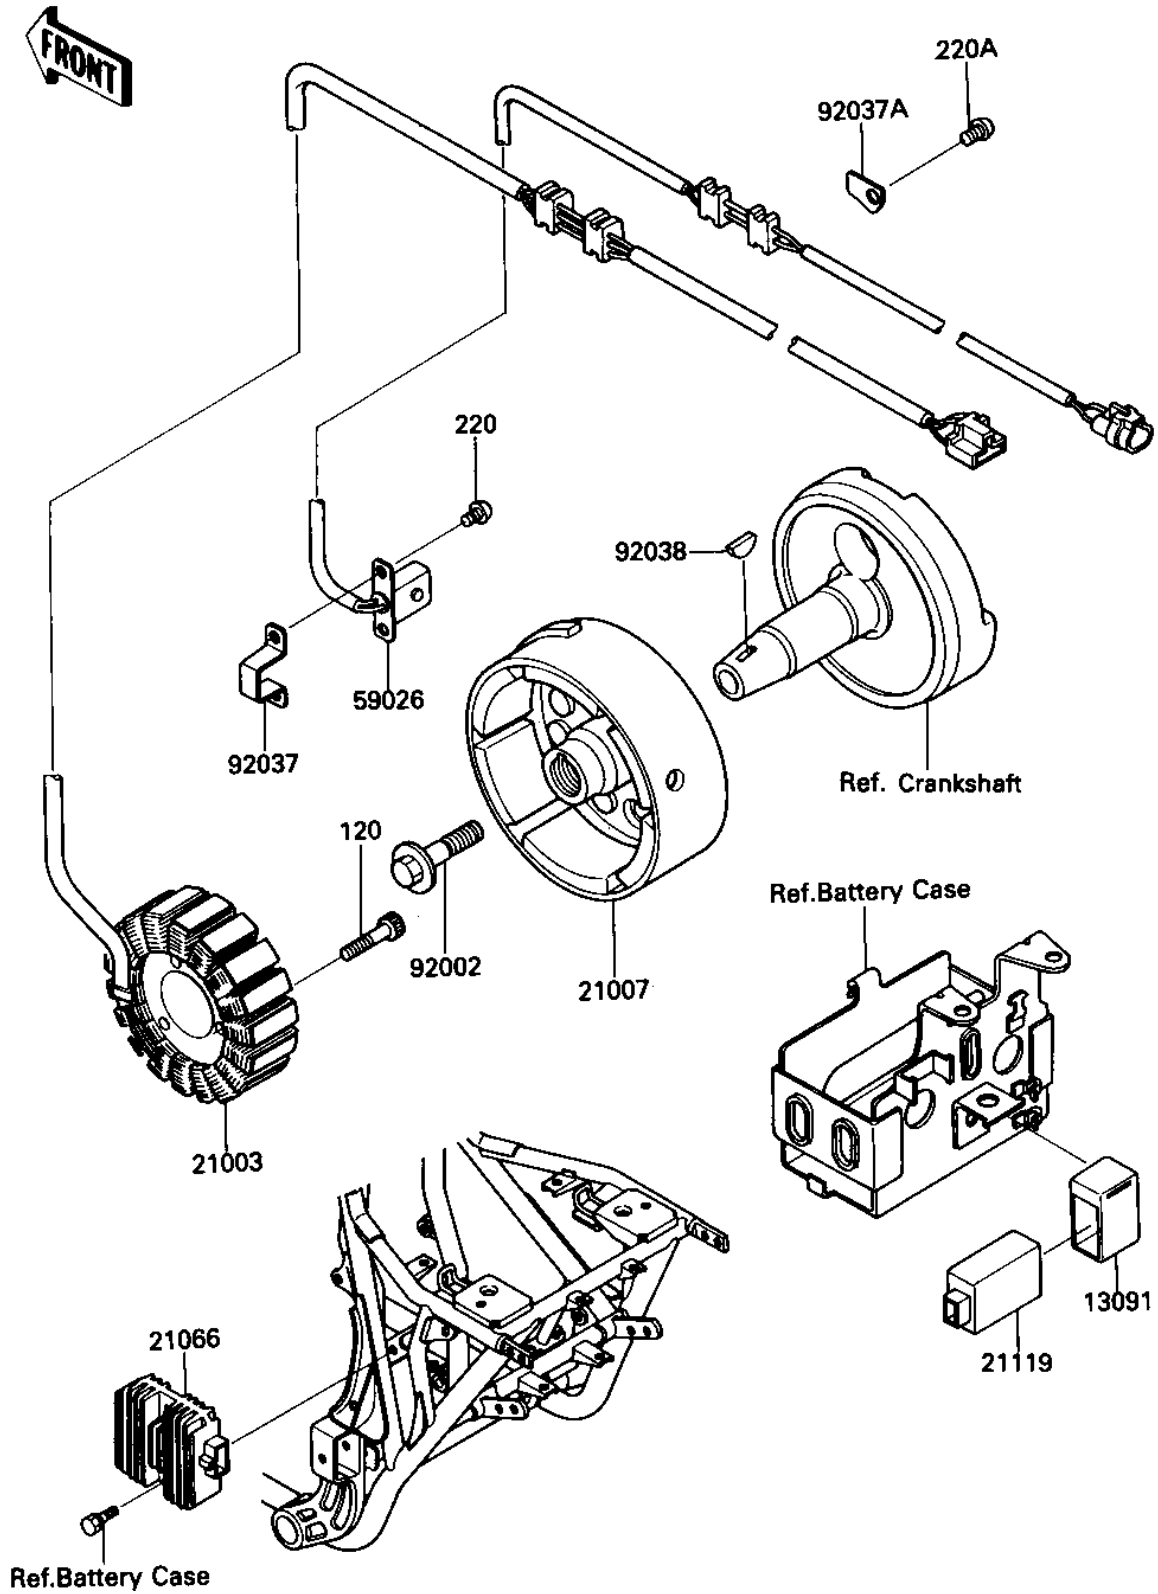

# 1986 Bayou 300 PARTS DIAGRAM

IGNITION/GENERATOR/REGULATOR

E1810-0138

# 1986 Bayou 300 PARTS LIST

## IGNITION/GENERATOR/REGULATOR

| ITEM NAME                           | PART NUMBER | QUANTITY |
|-------------------------------------|-------------|----------|
| HOLDER (Ref # 13091)                | 13091-1095  | 1        |
| STATOR (Ref # 21003)                | 21003-1128  | 1        |
| ROTOR (Ref # 21007)                 | 21007-1133  | 1        |
| REGULATOR-VOLTAGE (Ref # 21066)     | 21066-1055  | 1        |
| IGNITER (Ref # 21119)               | 21119-1193  | 1        |
| COIL-PULSING (Ref # 59026)          | 59026-1069  | 1        |
| BOLT,10X40 (Ref # 92002)            | 92002-1296  | 1        |
| CLAMP,GENERATOR LEAD (Ref # 92037)  | 92037-1655  | 1        |
| CLAMP,WIRING HARNESS (Ref # 92037A) | 92037-1656  | 1        |
| WOODRUFF KEY (Ref # 92038)          | 92038-001   | 1        |
| BOLT,SOCKET,6X30 (Ref # 120)        | 120P0630    | 3        |
| SCREW PAN HEAD 5X12 (Ref # 220)     | 220B0512    | 2        |
| SCREW PAN HEAD 6X12 (Ref # 220A)    | 220B0612    | 1        |