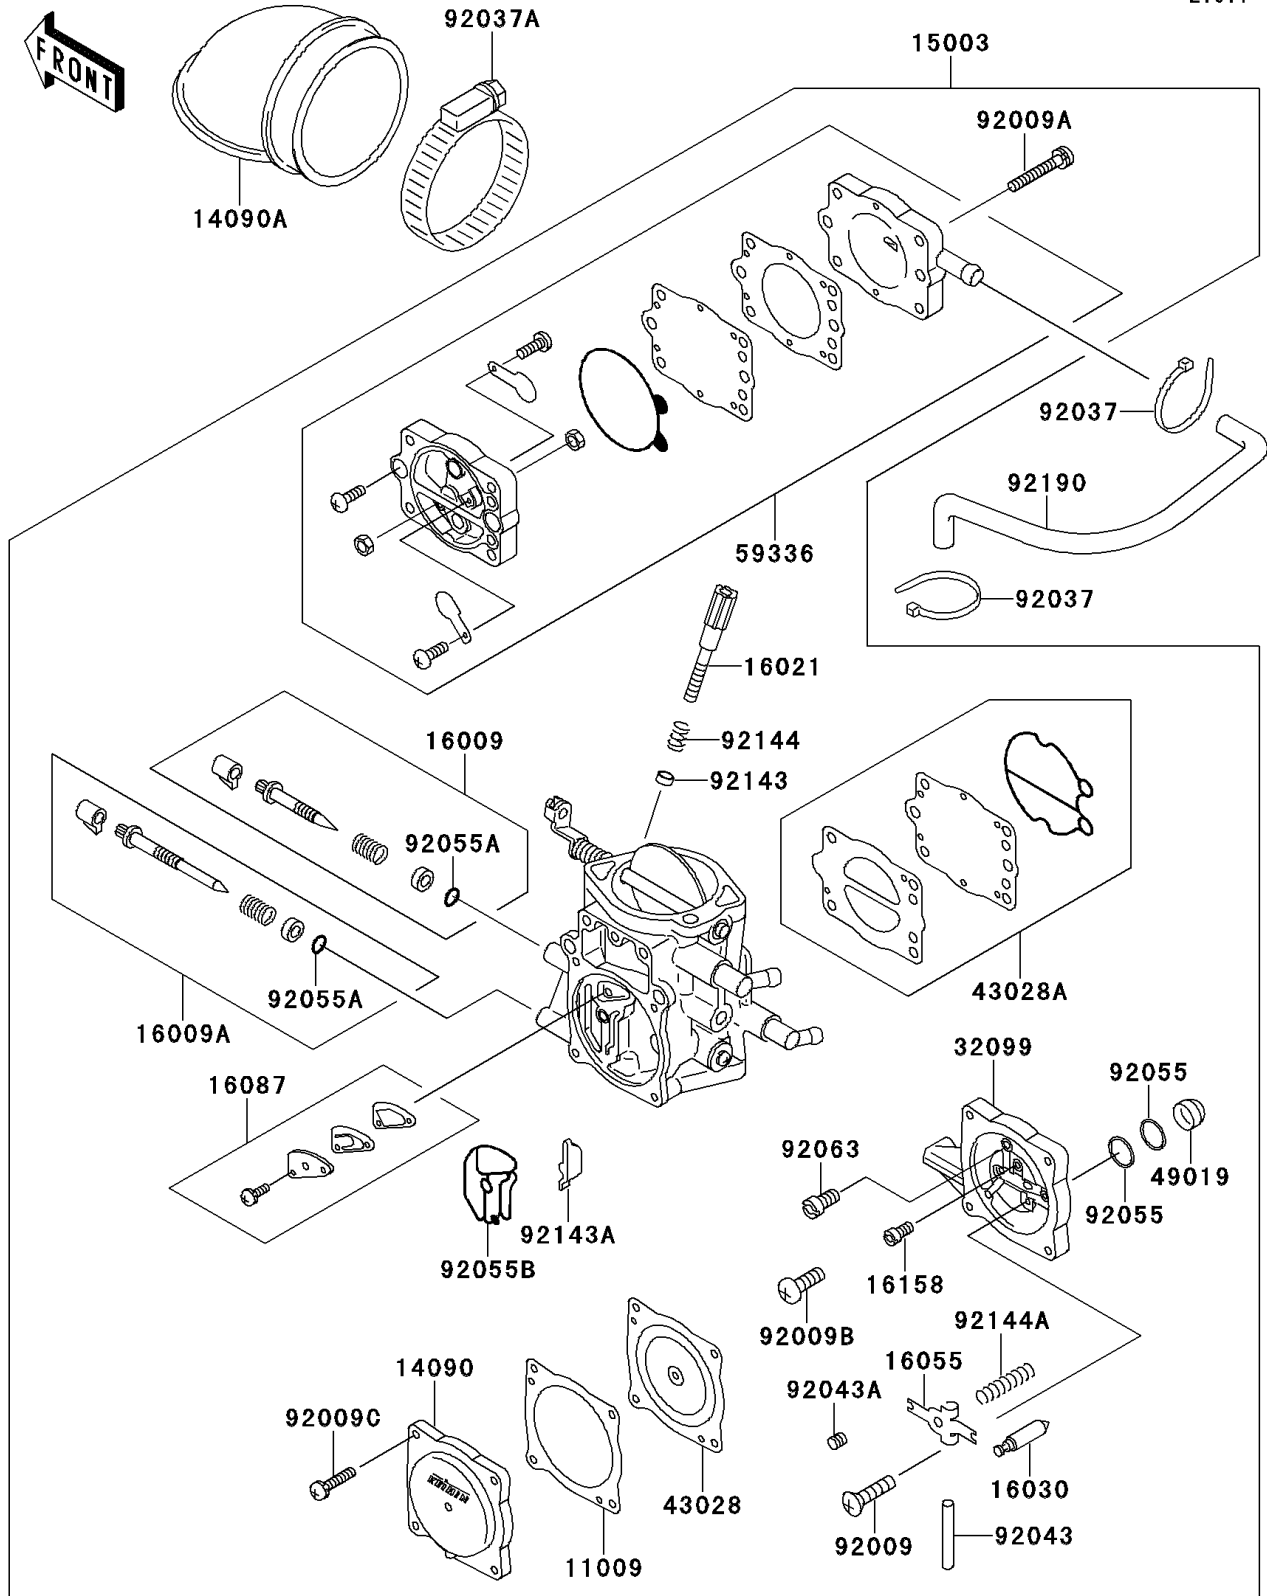

1997 SS PARTS DIAGRAM

Carburetor

E1611

1997 SS PARTS LIST

Carburetor

| ITEM NAME | PART NUMBER | QUANTITY |
|--|-------------|----------|
| GASKET,DIAPHRAGM (Ref # 11009) | 11009-3730 | 1 |
| COVER,DIAPHRAGM (Ref # 14090) | 14090-3702 | 1 |
| COVER (Ref # 14090A) | 14090-3745 | 1 |
| CARBURETOR-ASSY (Ref # 15003) | 15003-3711 | 1 |
| NEEDLE-JET,MAIN (Ref # 16009) | 16009-3711 | 1 |
| NEEDLE-JET,SLOW (Ref # 16009A) | 16009-3715 | 1 |
| SCREW-THROTTLE STOP (Ref # 16021) | 16021-3702 | 1 |
| VALVE-FLOAT (Ref # 16030) | 16030-3701 | 1 |
| ARM-FLOAT (Ref # 16055) | 16055-3701 | 1 |
| VALVE-CHECK (Ref # 16087) | 16087-3703 | 1 |
| JET-SLOW,#78 (Ref # 16158) | 16158-3712 | 1 |
| CASE,CARBURETOR (Ref # 32099) | 32099-3781 | 1 |
| DIAPHRAGM,CARBURETOR (Ref # 43028) | 43028-3704 | 1 |
| DIAPHRAGM,PUMP (Ref # 43028A) | 43028-3706 | 1 |
| FILTER-FUEL,STRAINER (Ref # 49019) | 49019-3707 | 1 |
| CASE-PUMP (Ref # 59336) | 59336-3710 | 1 |
| SCREW,3X6 (Ref # 92009) | 92009-3712 | 1 |
| SCREW,5X28 (Ref # 92009A) | 92009-3783 | 4 |
| SCREW (Ref # 92009B) | 92009-3804 | 1 |
| SCREW,4X18 (Ref # 92009C) | 92009-3808 | 4 |
| CLAMP (Ref # 92037) | 92037-1173 | 2 |
| CLAMP (Ref # 92037A) | 92037-3711 | 1 |
| PIN,FLOAT (Ref # 92043) | 92043-1209 | 1 |
| PIN,THROTTLE STOP SCREW (Ref # 92043A) | 92043-3712 | 1 |
| RING-O (Ref # 92055) | 92055-1246 | 2 |
| RING-O,ADJUST SCREW (Ref # 92055A) | 92055-3713 | 2 |
| RING-O (Ref # 92055B) | 92055-3735 | 1 |
| JET-MAIN,#160 (Ref # 92063) | 92063-3711 | 1 |
| COLLAR,THROTTLE STOP SCREW (Ref # 92143) | 92143-3709 | 1 |

1997 SS PARTS LIST

Carburetor

| ITEM NAME | PART NUMBER | QUANTITY |
|--|-------------|----------|
| COLLAR (Ref # 92143A) | 92143-3727 | 1 |
| SPRING,THROTTLE STOP SCREW (Ref # 92144) | 92144-3706 | 1 |
| SPRING,FLOAT ARM (Ref # 92144A) | 92144-3744 | 1 |
| TUBE,PULSE (Ref # 92190) | 92190-3730 | 1 |