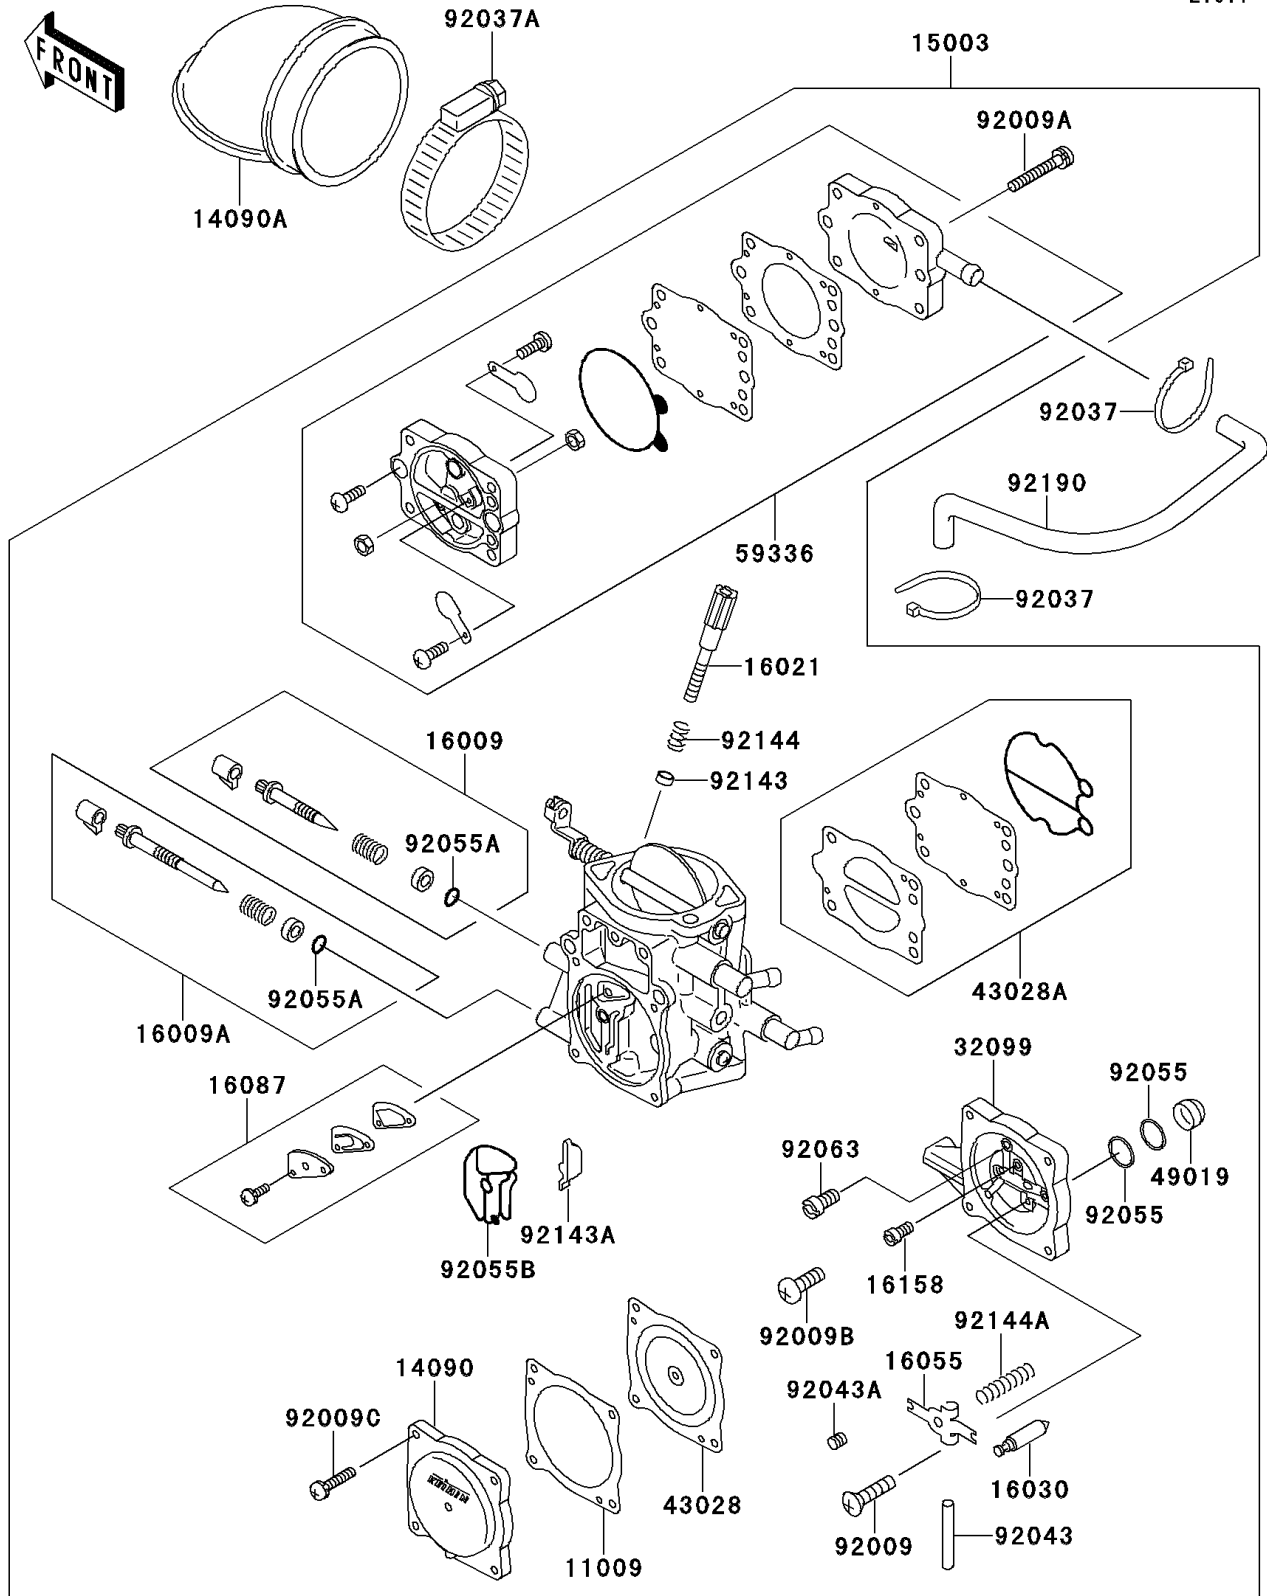

# 1997 SS PARTS DIAGRAM

Carburetor

E1611

## Carburetor

ITEM NAME	PART NUMBER	QUANTITY
GASKET,DIAPHRAGM (Ref # 11009)	11009-3730	1
COVER,DIAPHRAGM (Ref # 14090)	14090-3702	1
COVER (Ref # 14090A)	14090-3745	1
CARBURETOR-ASSY (Ref # 15003)	15003-3711	1
NEEDLE-JET,MAIN (Ref # 16009)	16009-3711	1
NEEDLE-JET,SLOW (Ref # 16009A)	16009-3715	1
SCREW-THROTTLE STOP (Ref # 16021)	16021-3702	1
VALVE-FLOAT (Ref # 16030)	16030-3701	1
ARM-FLOAT (Ref # 16055)	16055-3701	1
VALVE-CHECK (Ref # 16087)	16087-3703	1
JET-SLOW,#78 (Ref # 16158)	16158-3712	1
CASE,CARBURETOR (Ref # 32099)	32099-3781	1
DIAPHRAGM,CARBURETOR (Ref # 43028)	43028-3704	1
DIAPHRAGM,PUMP (Ref # 43028A)	43028-3706	1
FILTER-FUEL,STRAINER (Ref # 49019)	49019-3707	1
CASE-PUMP (Ref # 59336)	59336-3710	1
SCREW,3X6 (Ref # 92009)	92009-3712	1
SCREW,5X28 (Ref # 92009A)	92009-3783	4
SCREW (Ref # 92009B)	92009-3804	1
SCREW,4X18 (Ref # 92009C)	92009-3808	4
CLAMP (Ref # 92037)	92037-1173	2
CLAMP (Ref # 92037A)	92037-3711	1
PIN,FLOAT (Ref # 92043)	92043-1209	1
PIN,THROTTLE STOP SCREW (Ref # 92043A)	92043-3712	1
RING-O (Ref # 92055)	92055-1246	2
RING-O,ADJUST SCREW (Ref # 92055A)	92055-3713	2
RING-O (Ref # 92055B)	92055-3735	1
JET-MAIN,#160 (Ref # 92063)	92063-3711	1
COLLAR,THROTTLE STOP SCREW (Ref # 92143)	92143-3709	1

## 1997 SS PARTS LIST

### Carburetor

ITEM NAME	PART NUMBER	QUANTITY
COLLAR (Ref # 92143A)	92143-3727	1
SPRING,THROTTLE STOP SCREW (Ref # 92144)	92144-3706	1
SPRING,FLOAT ARM (Ref # 92144A)	92144-3744	1
TUBE,PULSE (Ref # 92190)	92190-3730	1