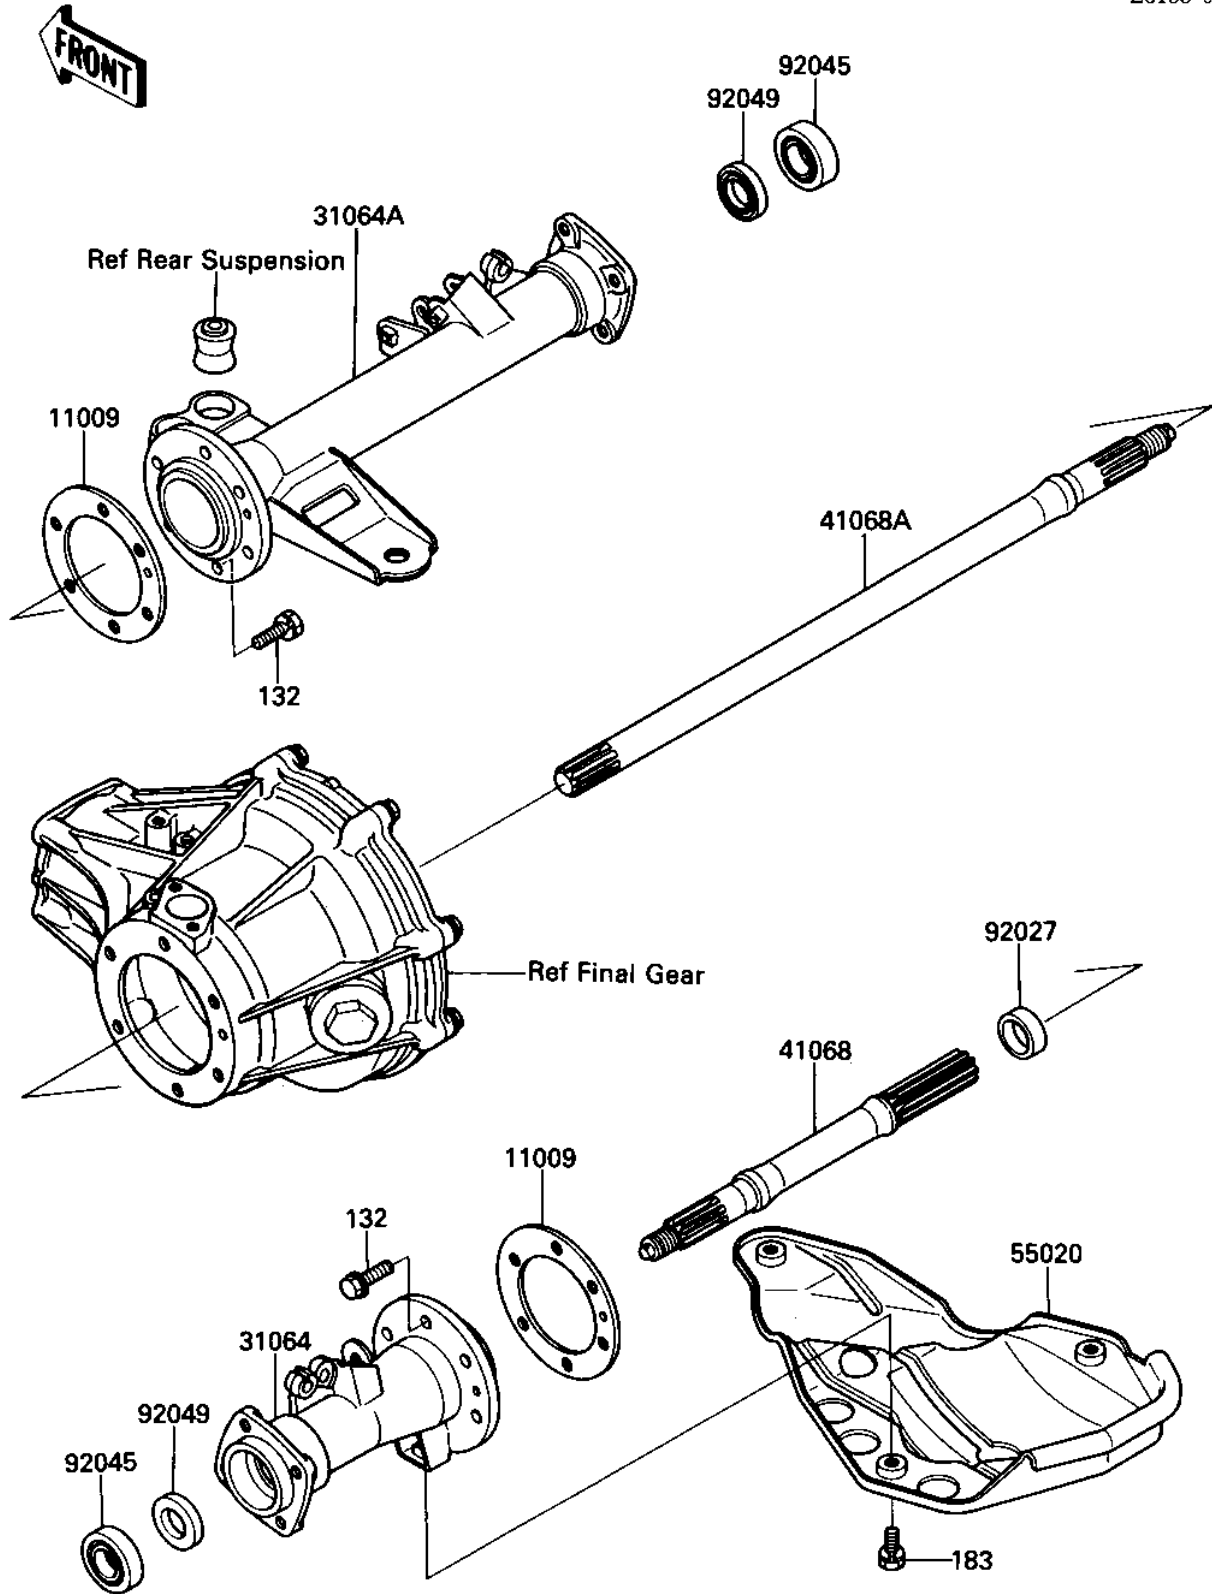

# 1986 Bayou 300 PARTS DIAGRAM

REAR AXLE

E3133-0001

# 1986 Bayou 300 PARTS LIST

## REAR AXLE

ITEM NAME	PART NUMBER	QUANTITY
GASKET,FINAL GEAR CAS (Ref # 11009)	11009-1526	2
PIPE-COMP,LH (Ref # 31064)	31064-1065	1
PIPE-COMP,RH (Ref # 31064A)	31064-1066	1
AXLE,LH (Ref # 41068)	41068-1208	1
AXLE,RH (Ref # 41068A)	41068-1209	1
GUARD (Ref # 55020)	55020-1203	1
COLLAR,23X30X12 (Ref # 92027)	92027-1892	1
BEARING-BALL (Ref # 92045)	92045-1163	2
SEAL-OIL (Ref # 92049)	92049-1236	2
BOLT-FLANGED-SMALL (Ref # 132)	132J0825	12
BOLT-UPSET-WS-SMALL (Ref # 183)	183D0814	3