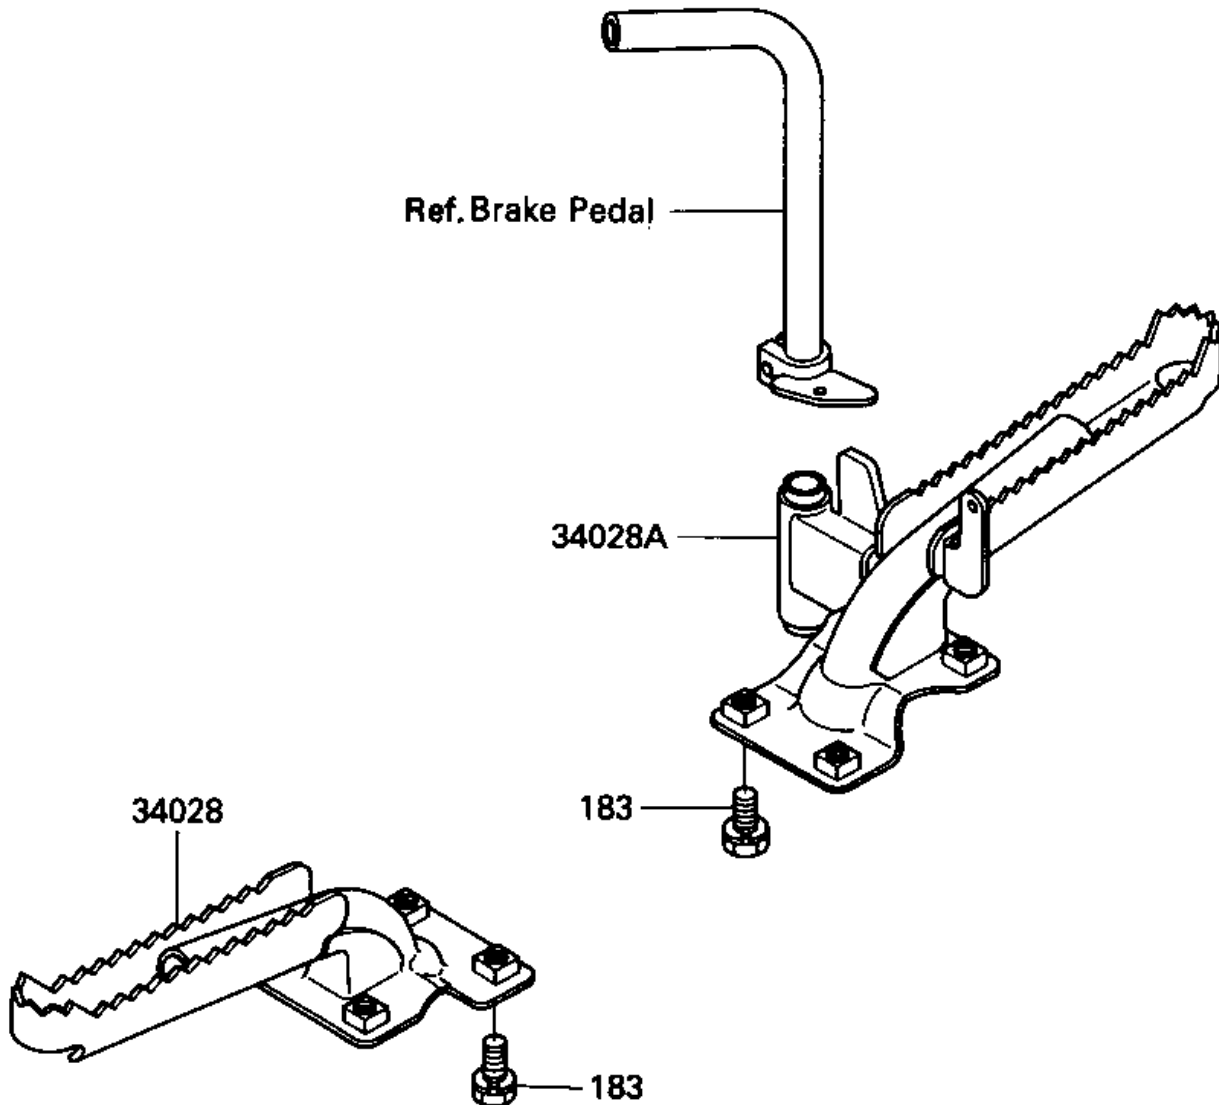

1986 Bayou 300 PARTS DIAGRAM

FOOTRESTS

F2160-0140

1986 Bayou 300 PARTS LIST

FOOTRESTS

ITEM NAME	PART NUMBER	QUANTITY
STEP (Ref # 34028)	34028-1166	1
STEP (Ref # 34028A)	34028-1171	1
BOLT-UPSET-WS-SMALL (Ref # 183)	183H0814	8