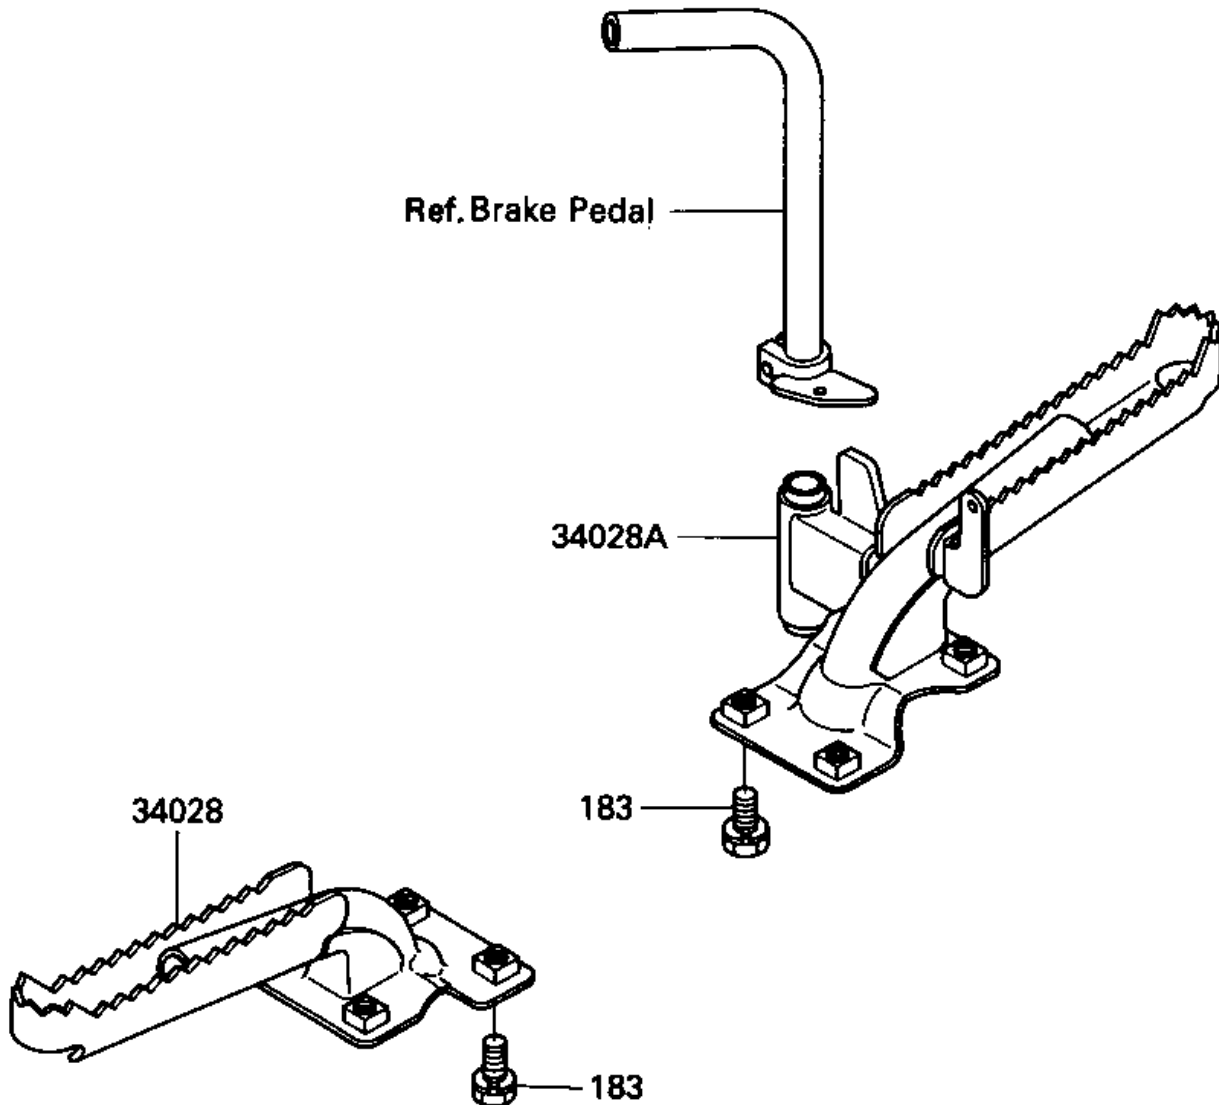

1986 Bayou 300 PARTS DIAGRAM

FOOTRESTS

F2160-0140

1986 Bayou 300 PARTS LIST

FOOTRESTS

| ITEM NAME | PART NUMBER | QUANTITY |
|---------------------------------|-------------|----------|
| STEP (Ref # 34028) | 34028-1166 | 1 |
| STEP (Ref # 34028A) | 34028-1171 | 1 |
| BOLT-UPSET-WS-SMALL (Ref # 183) | 183H0814 | 8 |