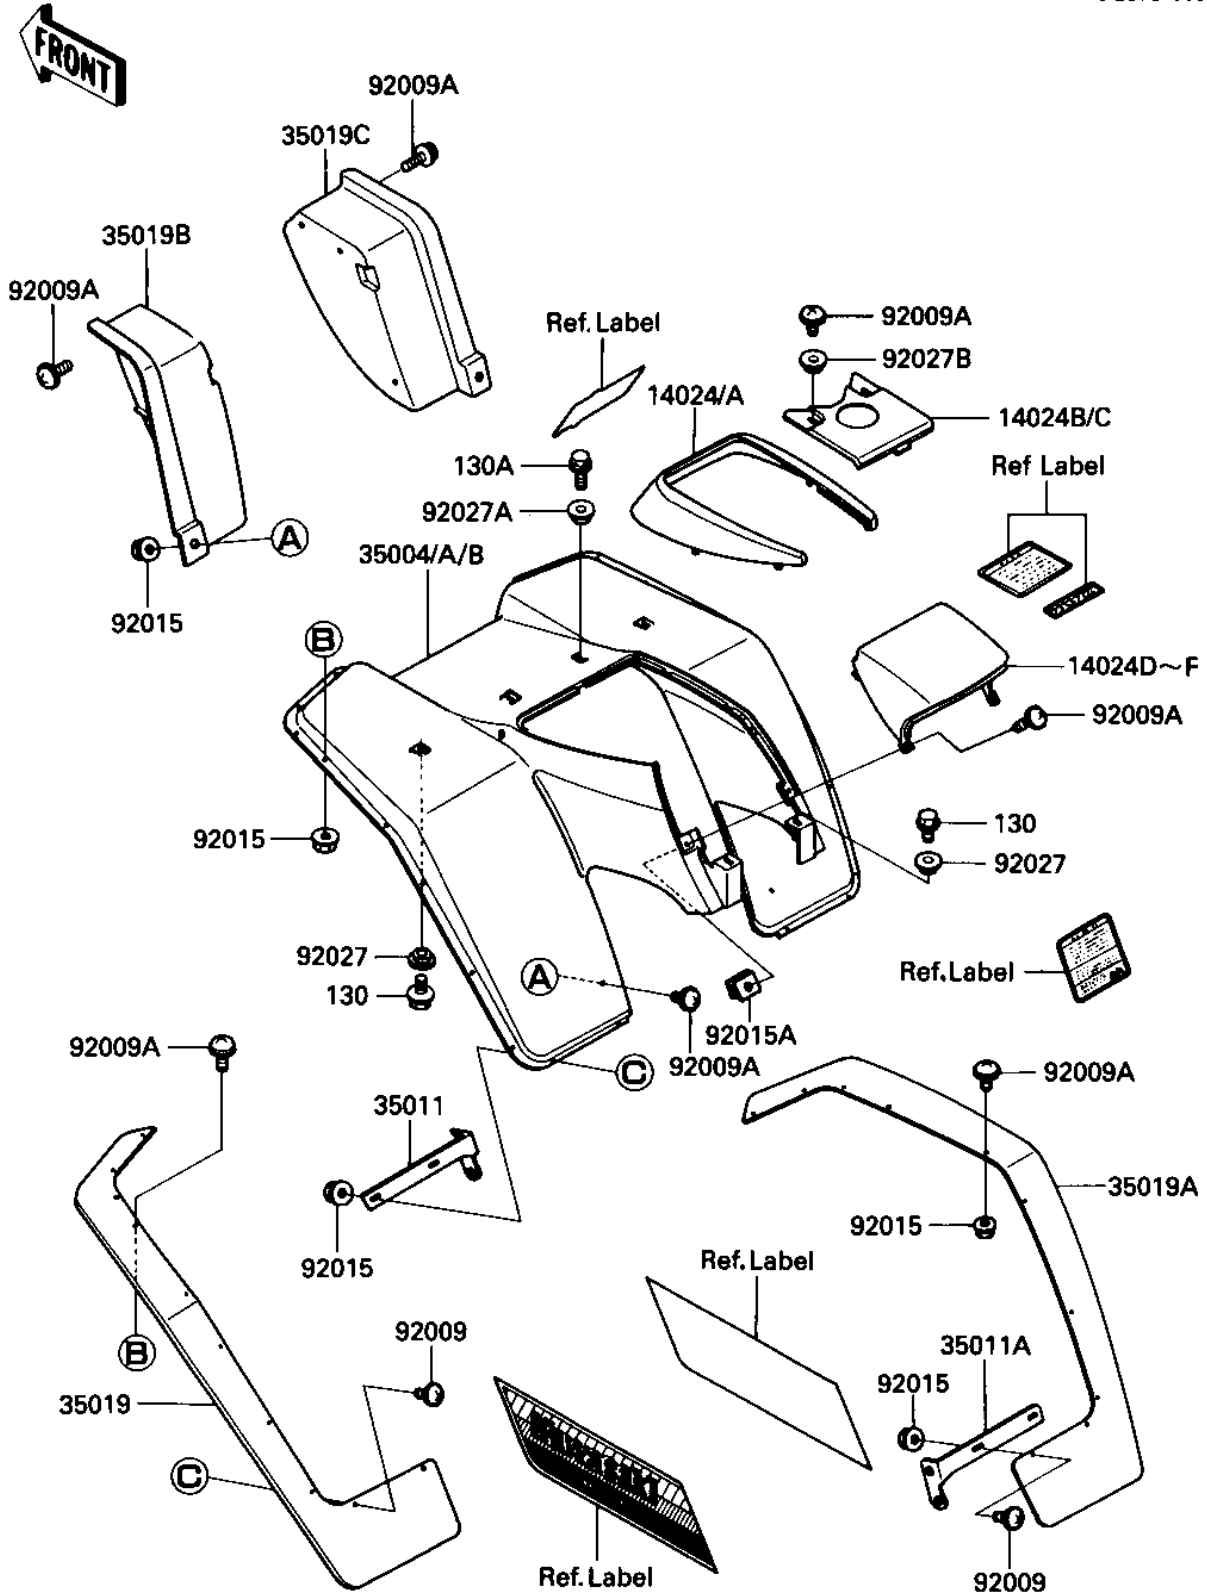

1986 Bayou 300 PARTS DIAGRAM

FRONT FENDER

F2171-0002

1986 Bayou 300 PARTS LIST

FRONT FENDER

| ITEM NAME | PART NUMBER | QUANTITY |
|---|---------------|----------|
| COVER,FRONT FENDER,FR,EBO (Can (Ref # 14024) | 14024-1064-6C | 1 |
| COVER-FRONT-EBONY (Ref # 14024A) | 14024-1064-6D | 1 |
| 14024-1080-6D (Canada) (Ref # 14024B) | 14024-1080-6C | 1 |
| COVER-REAR (Ref # 14024C) | 14024-1080-6D | 1 |
| COVER,FRONT FENDER,RR,EBO (Can (Ref # 14024D) | 14024-1093-6C | 1 |
| COVER-REAR-EBONY (Ref # 14024E) | 14024-1093-6D | 1 |
| COVER-REAR-RED (Ref # 14024F) | 14024-1093-6L | 1 |
| FENDER-FRONT,EBONY (Canada) (Ref # 35004) | 35004-1172-6C | 1 |
| FENDER-FRONT-EBONY (Ref # 35004A) | 35004-1172-6D | 1 |
| FENDER-FRONT-RED (Ref # 35004B) | 35004-1172-6L | 1 |
| STAY (Ref # 35011) | 35011-1259 | 1 |
| STAY (Ref # 35011A) | 35011-1260 | 1 |
| FLAP,FR,LH (Ref # 35019) | 35019-1146 | 1 |
| FLAP,FR,RH (Ref # 35019A) | 35019-1147 | 1 |
| FLAP,FR,INSIDE,LH (Ref # 35019B) | 35019-1148 | 1 |
| FLAP,FR,INSIDE,RH (Ref # 35019C) | 35019-1149 | 1 |
| SCREW (Ref # 92009) | 92009-1663 | 4 |
| SCREW,6X14 (Ref # 92009A) | 92009-1288 | 28 |
| NUT,FLANGED,6MM,BLACK (Ref # 92015) | 92015-1237 | 22 |
| NUT (Ref # 92015A) | 92015-1678 | 2 |
| COLLAR (Ref # 92027) | 92027-122 | 4 |
| COLLAR (Ref # 92027A) | 92027-1909 | 2 |
| COLLAR,L=4.7 (Ref # 92027B) | 92027-1964 | 2 |
| BOLT-FLANGED,6X16 (Ref # 130) | 130C0616 | 4 |
| BOLT-FLANGED,8X20 (Ref # 130A) | 130C0820 | 2 |