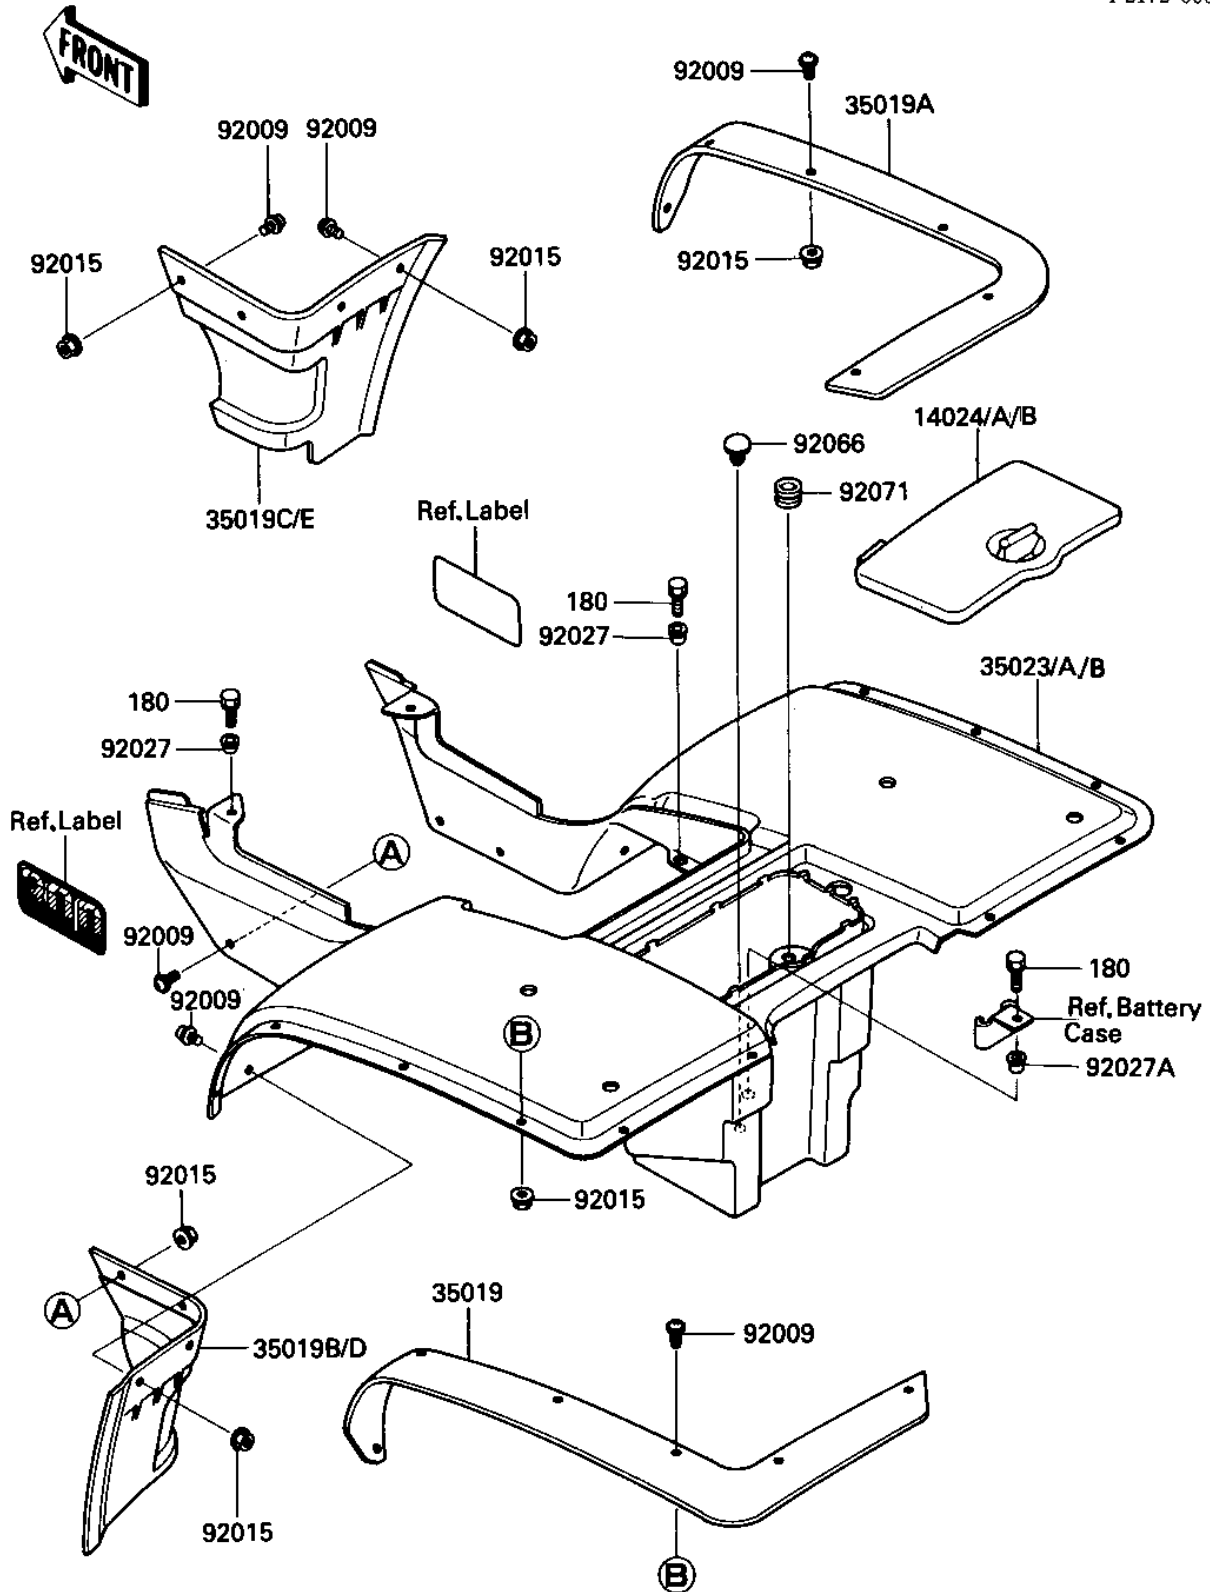

1986 Bayou 300 PARTS DIAGRAM

REAR FENDER

F2172-0002

1986 Bayou 300 PARTS LIST

REAR FENDER

ITEM NAME	PART NUMBER	QUANTITY
COVER,REAR FENDER,EBONY (Canad (Ref # 14024)	14024-1095-6C	1
COVER-FRAME,EBONY (Ref # 14024A)	14024-1095-6D	1
COVER-FRAME-RED (Ref # 14024B)	14024-1095-6L	1
FLAP,RR,LH (Ref # 35019)	35019-1150	1
FLAP,RR,RH (Ref # 35019A)	35019-1151	1
FLAP,RR,LWR,LH (Ref # 35019B)	35019-1152	1
FLAP,RR,LWR,RH (Ref # 35019C)	35019-1153	1
FLAP (Canada) (Ref # 35019D)	35019-1160	1
FLAP (Canada) (Ref # 35019E)	35019-1161	1
FENDER-REAR,EBONY (Canada) (Ref # 35023)	35023-1139-6C	1
FENDER-REAR-EBONY (Ref # 35023A)	35023-1139-6D	1
FENDER-REAR-RED (Ref # 35023B)	35023-1139-6L	1
SCREW,6X14 (Ref # 92009)	92009-1288	20
NUT,FLANGED,6MM,BLACK (Ref # 92015)	92015-1237	20
COLLAR,REAR FENDER (Ref # 92027)	92027-1181	4
COLLAR,L=5.6 (Ref # 92027A)	92027-1933	2
RUBBER PLUG (Ref # 92066)	92074-038	1
GROMMET (Ref # 92071)	92071-1131	1
BOLT-UPSET-WS (Ref # 180)	180D0618	6