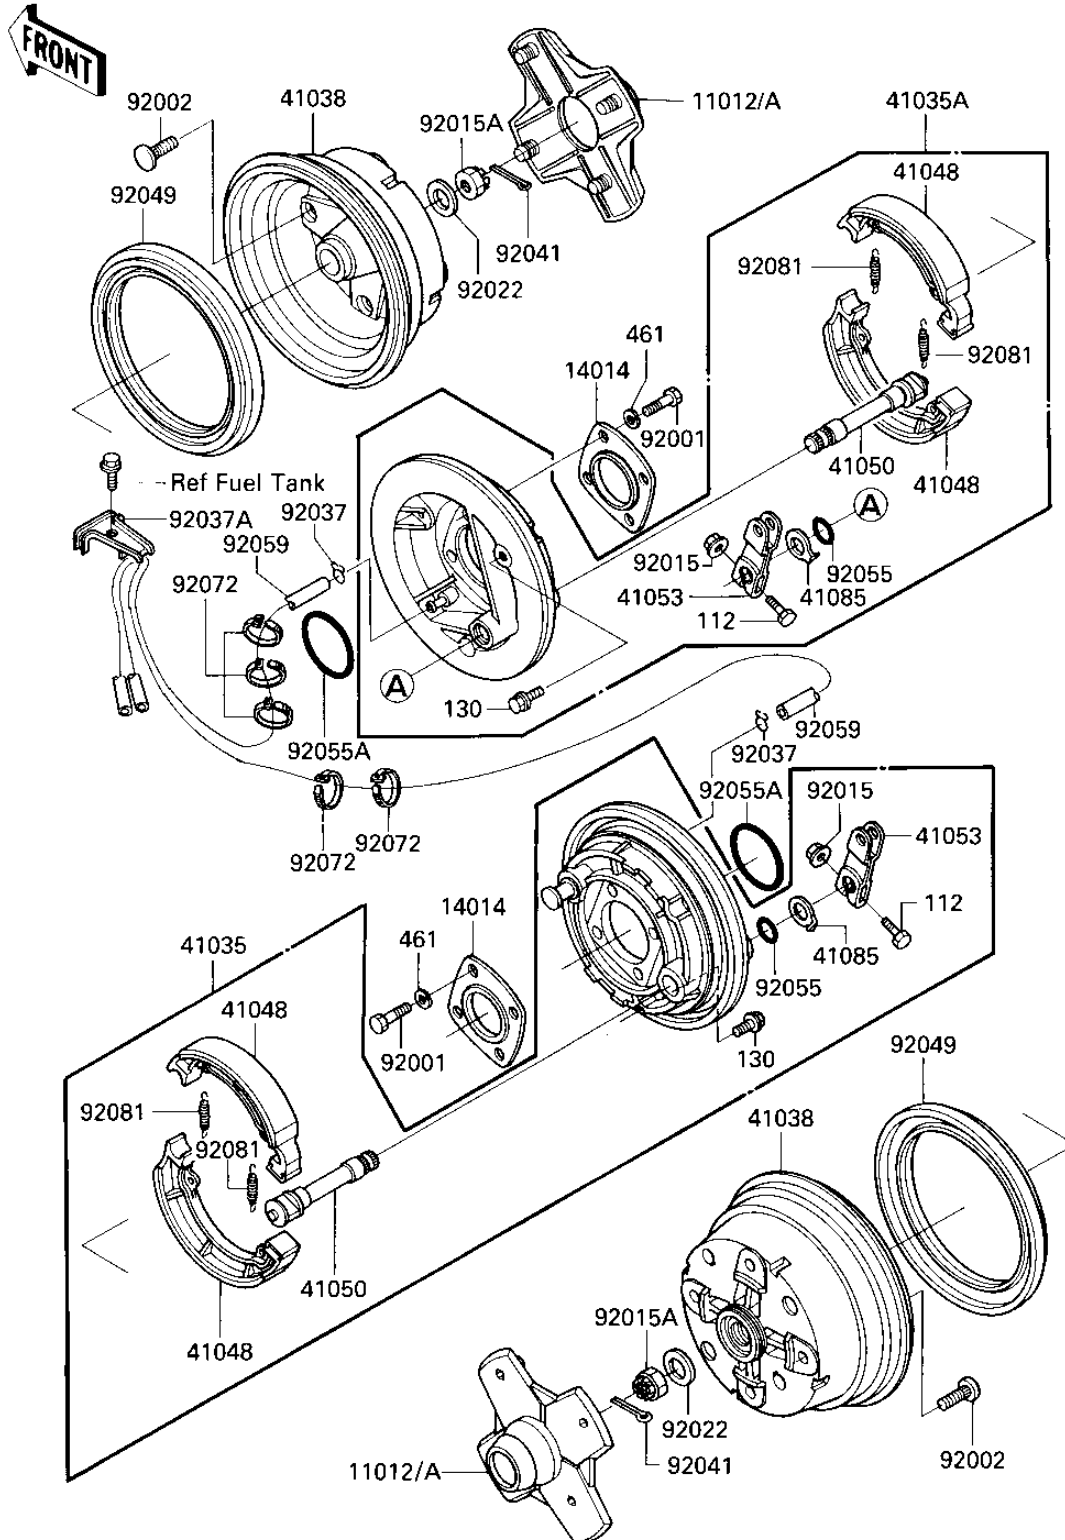

1986 Bayou 300 PARTS DIAGRAM

REAR HUB/BRAKE

F2240-0181

1986 Bayou 300 PARTS LIST

REAR HUB/BRAKE

ITEM NAME	PART NUMBER	QUANTITY
CAP (Ref # 11012)	11012-1452	2
CAP,WHEEL (Ref # 11012A)	11012-1480	2
PLATE-POSITION (Ref # 14014)	14014-1072	2
PANEL-ASSY-BRAKE,RR,L (Ref # 41035)	41035-1198	1
PANEL-ASSY-BRAKE,RR,R (Ref # 41035A)	41035-1199	1
DRUM,RR (Ref # 41038)	41038-5005	2
SHOE-BRAKE (Ref # 41048)	41048-1069	4
CAM-BRAKE (Ref # 41050)	41050-1063	2
LEVER-BRAKE CAM (Ref # 41053)	41053-1064	2
INDICATOR (Ref # 41085)	41085-1053	2
BOLT,10X30 (Ref # 92001)	92001-4017	8
BOLT,10X30 (Ref # 92002)	92002-1388	8
NUT,6MM (Ref # 92015)	41072-007	2
NUT CASTLE,18MM (Ref # 92015A)	42045-018	2
WASHER,18.3X34X4.5 (Ref # 92022)	92022-1658	2
CLAMP,CHAIN OILER (Ref # 92037)	92037-147	2
CLAMP (Ref # 92037A)	92037-1707	1
COTTER,4.0X35 (Ref # 92041)	92041-1053	2
SEAL-OIL (Ref # 92049)	92049-1242	2
RING-O,ID=16.8 (Ref # 92055)	92055-1258	2
RING-O,59.6MM (Ref # 92055A)	92055-3018	2
TUBE (Ref # 92059)	92059-1647	2
BAND,SHORT (Ref # 92072)	92072-030	5
SPRING-BRAKE SHOE (Ref # 92081)	42020-004	4
BOLT-UPSET (Ref # 112)	112H0640	2
BOLT,FLANGED,10X16 (Ref # 130)	130B1016	2
WASHER SPRING 10MM (Ref # 461)	461F1000	8