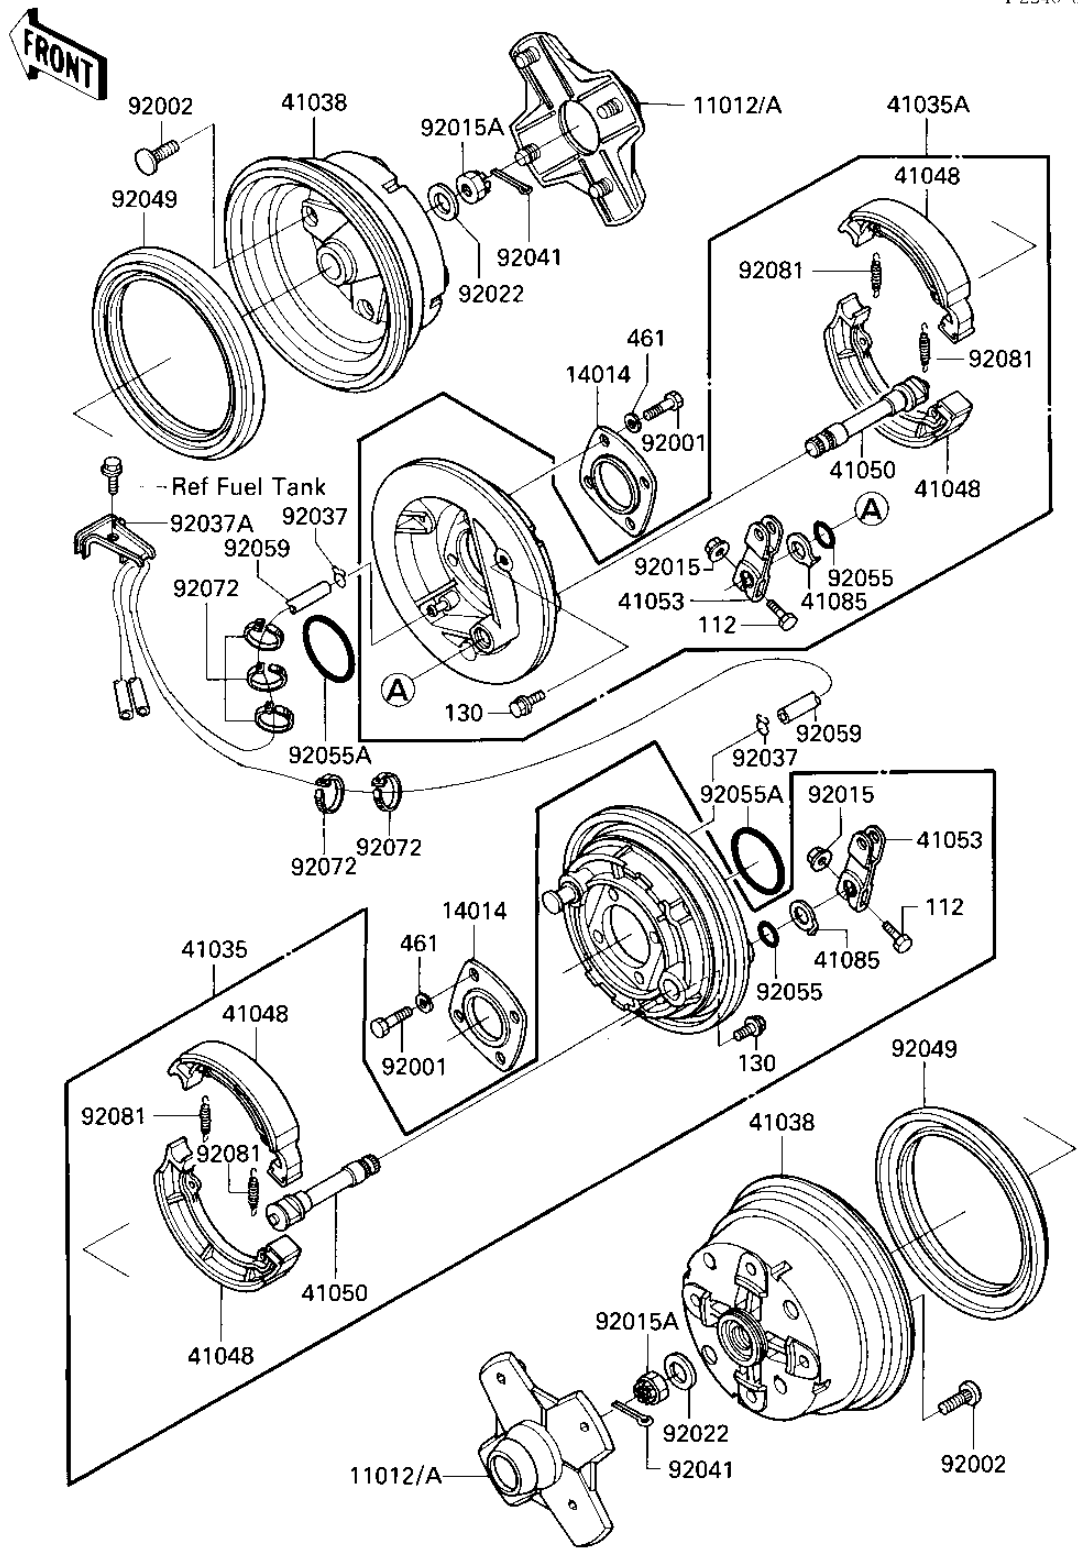

1986 Bayou 300 PARTS DIAGRAM

REAR HUB/BRAKE

F2240-0181

1986 Bayou 300 PARTS LIST

REAR HUB/BRAKE

ITEM NAME	PART NUMBER	QUANTITY
CAP (Ref # 11012)	11012-1452	2
CAP,WHEEL (Ref # 11012A)	11012-1480	2
PLATE-POSITION (Ref # 14014)	14014-1072	2
PANEL-ASSY-BRAKE,RR,L (Ref # 41035)	41035-1198	1
PANEL-ASSY-BRAKE,RR,R (Ref # 41035A)	41035-1199	1
DRUM,RR (Ref # 41038)	41038-5005	2
SHOE-BRAKE (Ref # 41048)	41048-1069	4
CAM-BRAKE (Ref # 41050)	41050-1063	2
LEVER-BRAKE CAM (Ref # 41053)	41053-1064	2
INDICATOR (Ref # 41085)	41085-1053	2
BOLT,10X30 (Ref # 92001)	92001-4017	8
BOLT,10X30 (Ref # 92002)	92002-1388	8
NUT,6MM (Ref # 92015)	41072-007	2
NUT CASTLE,18MM (Ref # 92015A)	42045-018	2
WASHER,18.3X34X4.5 (Ref # 92022)	92022-1658	2
CLAMP,CHAIN OILER (Ref # 92037)	92037-147	2
CLAMP (Ref # 92037A)	92037-1707	1
COTTER,4.0X35 (Ref # 92041)	92041-1053	2
SEAL-OIL (Ref # 92049)	92049-1242	2
RING-O,ID=16.8 (Ref # 92055)	92055-1258	2
RING-O,59.6MM (Ref # 92055A)	92055-3018	2
TUBE (Ref # 92059)	92059-1647	2
BAND,SHORT (Ref # 92072)	92072-030	5
SPRING-BRAKE SHOE (Ref # 92081)	42020-004	4
BOLT-UPSET (Ref # 112)	112H0640	2
BOLT,FLANGED,10X16 (Ref # 130)	130B1016	2
WASHER SPRING 10MM (Ref # 461)	461F1000	8