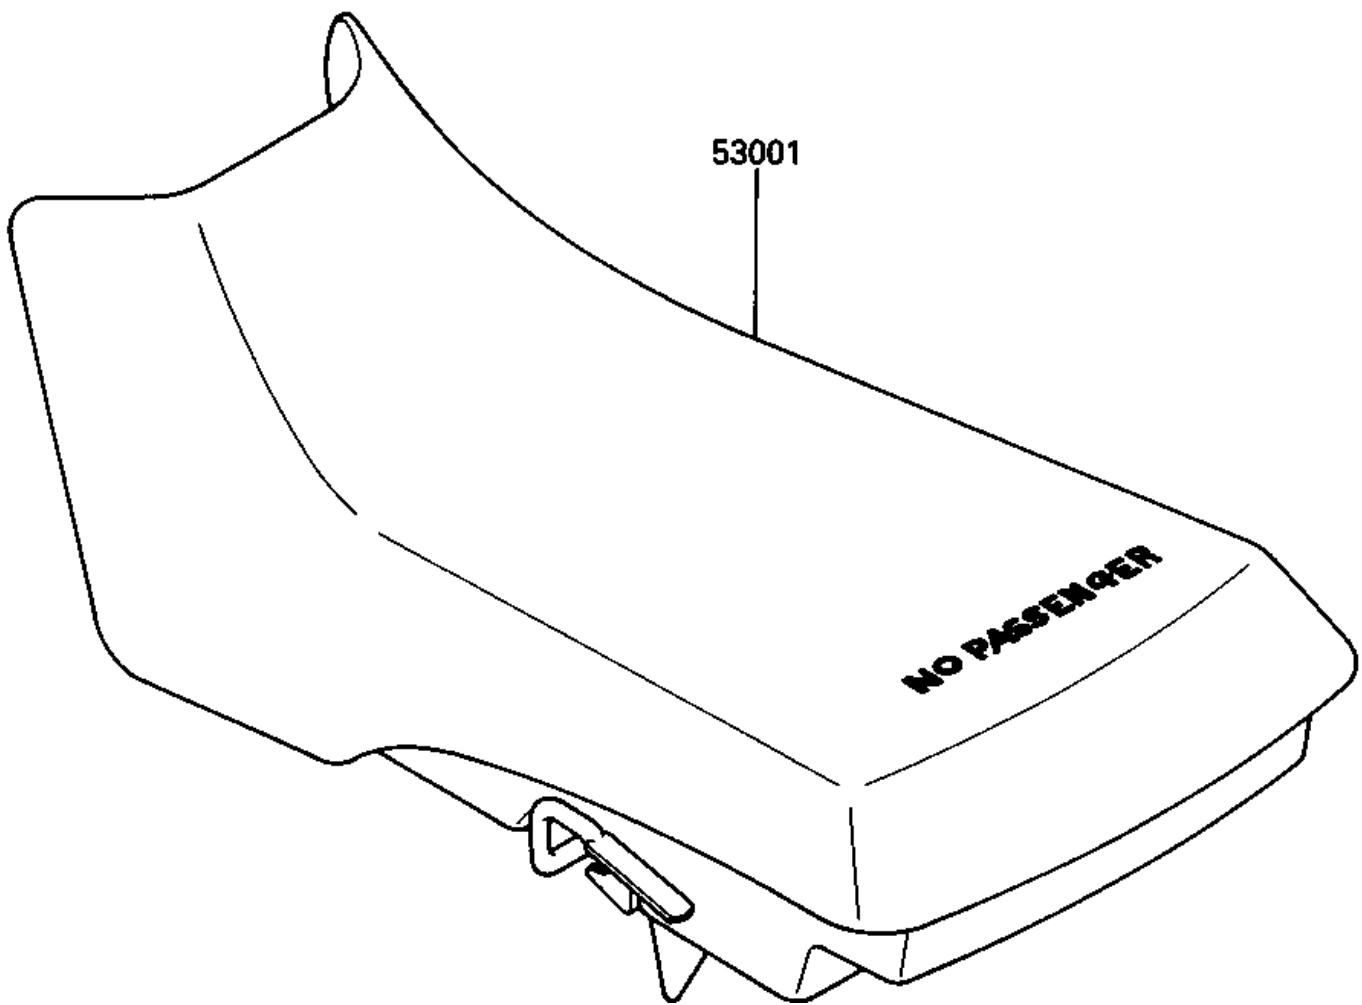

1986 Bayou 300 PARTS DIAGRAM

SEAT

F2510-0297

1986 Bayou 300 PARTS LIST

SEAT

ITEM NAME	PART NUMBER	QUANTITY
SEAT-ASSY,BLACK (Ref # 53001)	53001-1528-MA	1