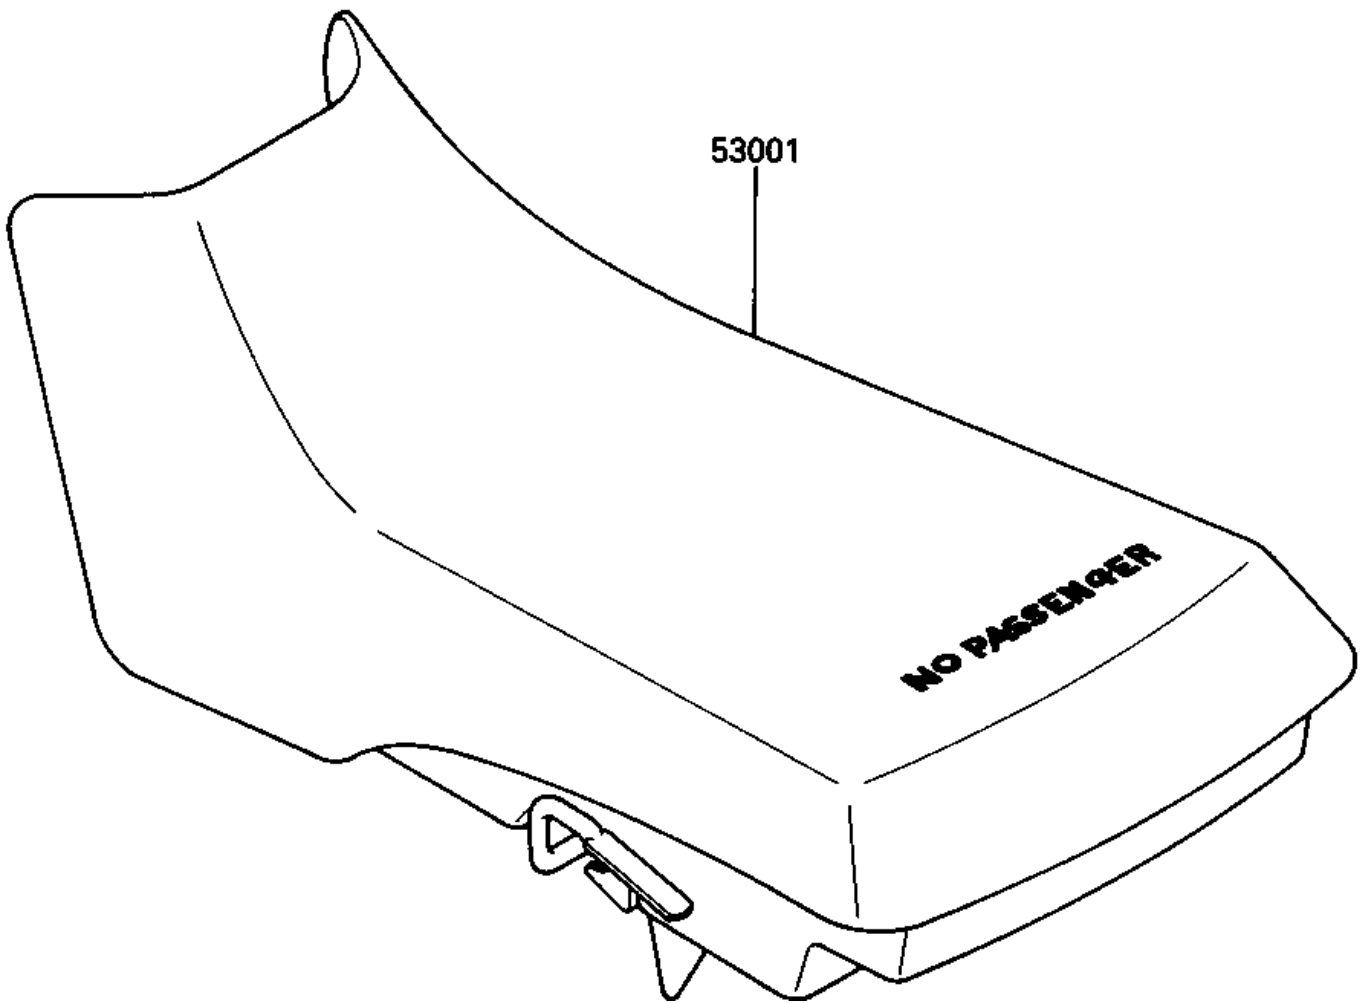

1986 Bayou 300 PARTS DIAGRAM

SEAT

F2510-0297

1986 Bayou 300 PARTS LIST

SEAT

ITEM NAME	PART NUMBER	QUANTITY
SEAT-ASSY,BLACK (Ref # 53001)	53001-1528-MA	1