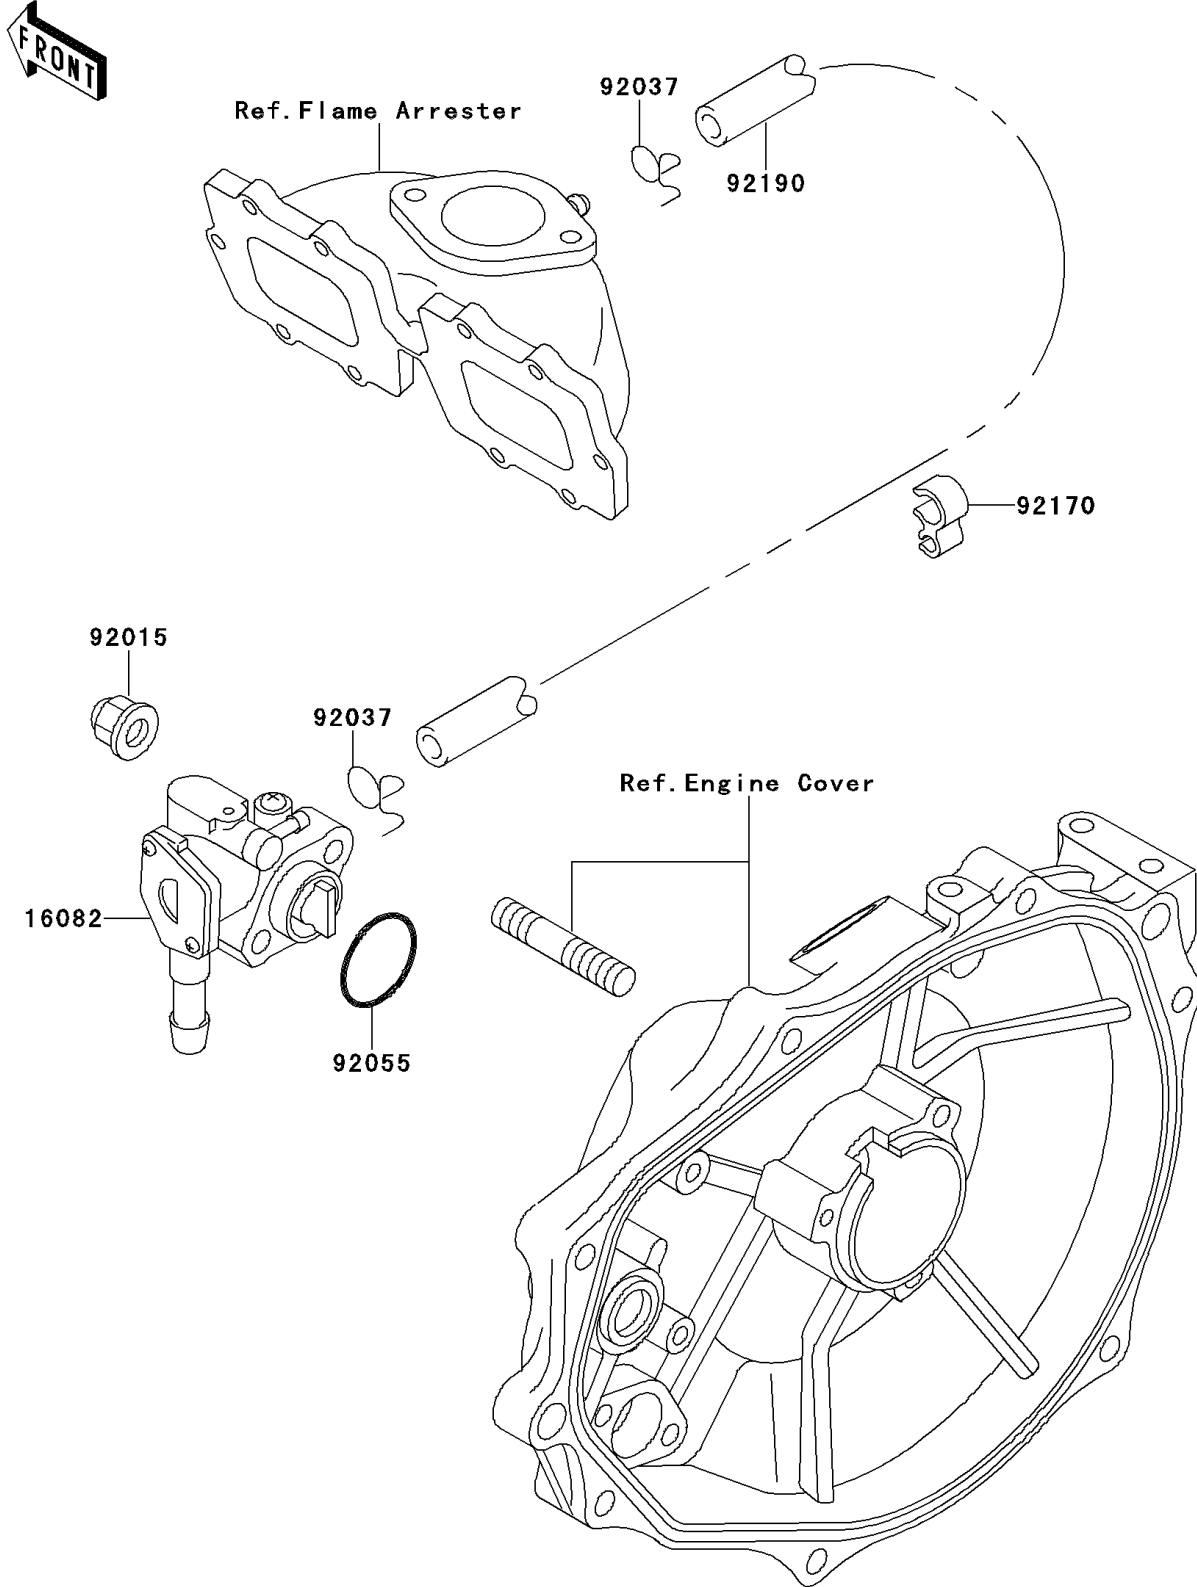

# 1996 SS PARTS DIAGRAM

Oil Pump

E1710

# 1996 SS PARTS LIST

## Oil Pump

ITEM NAME	PART NUMBER	QUANTITY
PUMP-ASSY-OIL (Ref # 16082)	16082-3710	1
NUT,CAP,6MM (Ref # 92015)	92015-1385	2
CLAMP (Ref # 92037)	92037-3722	2
RING-O,19.5X1.5 (Ref # 92055)	92055-055	1
CLAMP,HOSE (Ref # 92170)	92170-3732	1
TUBE,3X6X470 (Ref # 92190)	92190-3909	1