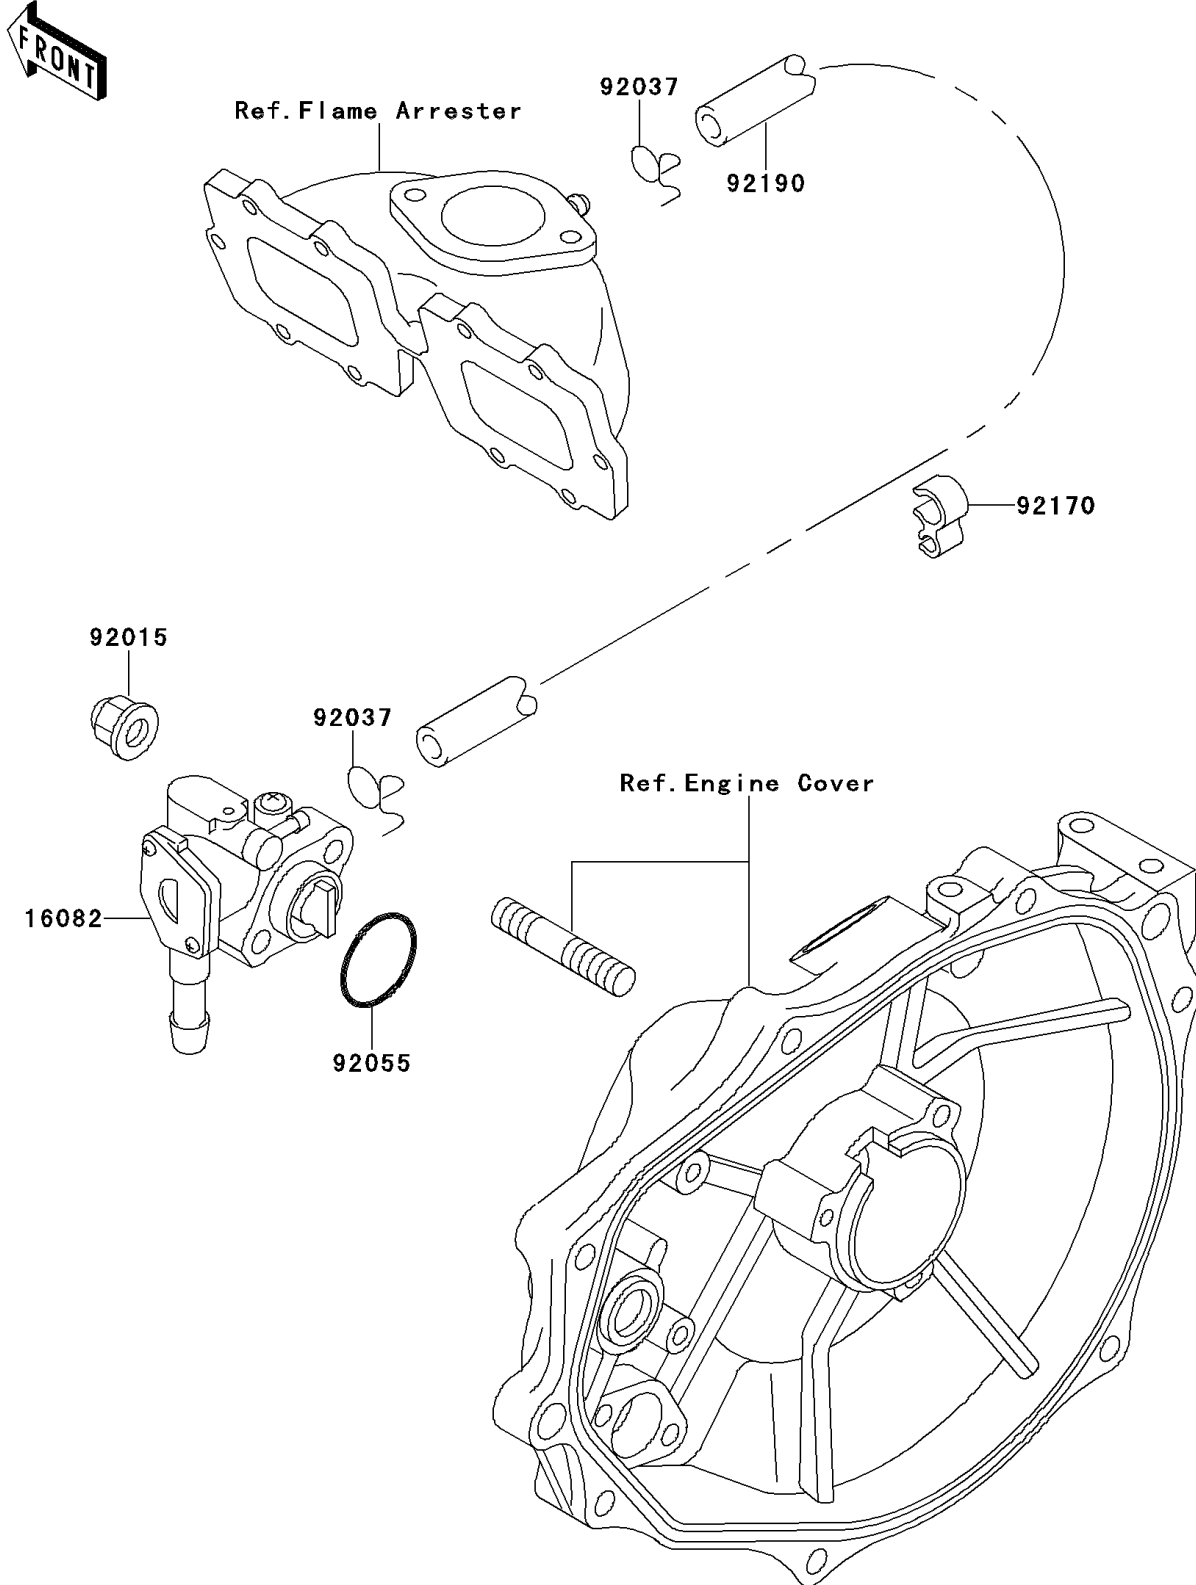

1997 SS PARTS DIAGRAM

Oil Pump

E1710

1997 SS PARTS LIST

Oil Pump

ITEM NAME	PART NUMBER	QUANTITY
PUMP-ASSY-OIL (Ref # 16082)	16082-3710	1
NUT,CAP,6MM (Ref # 92015)	92015-1385	2
CLAMP (Ref # 92037)	92037-3722	2
RING-O,19.5X1.5 (Ref # 92055)	92055-055	1
CLAMP,HOSE (Ref # 92170)	92170-3732	1
TUBE,3X6X470 (Ref # 92190)	92190-3909	1