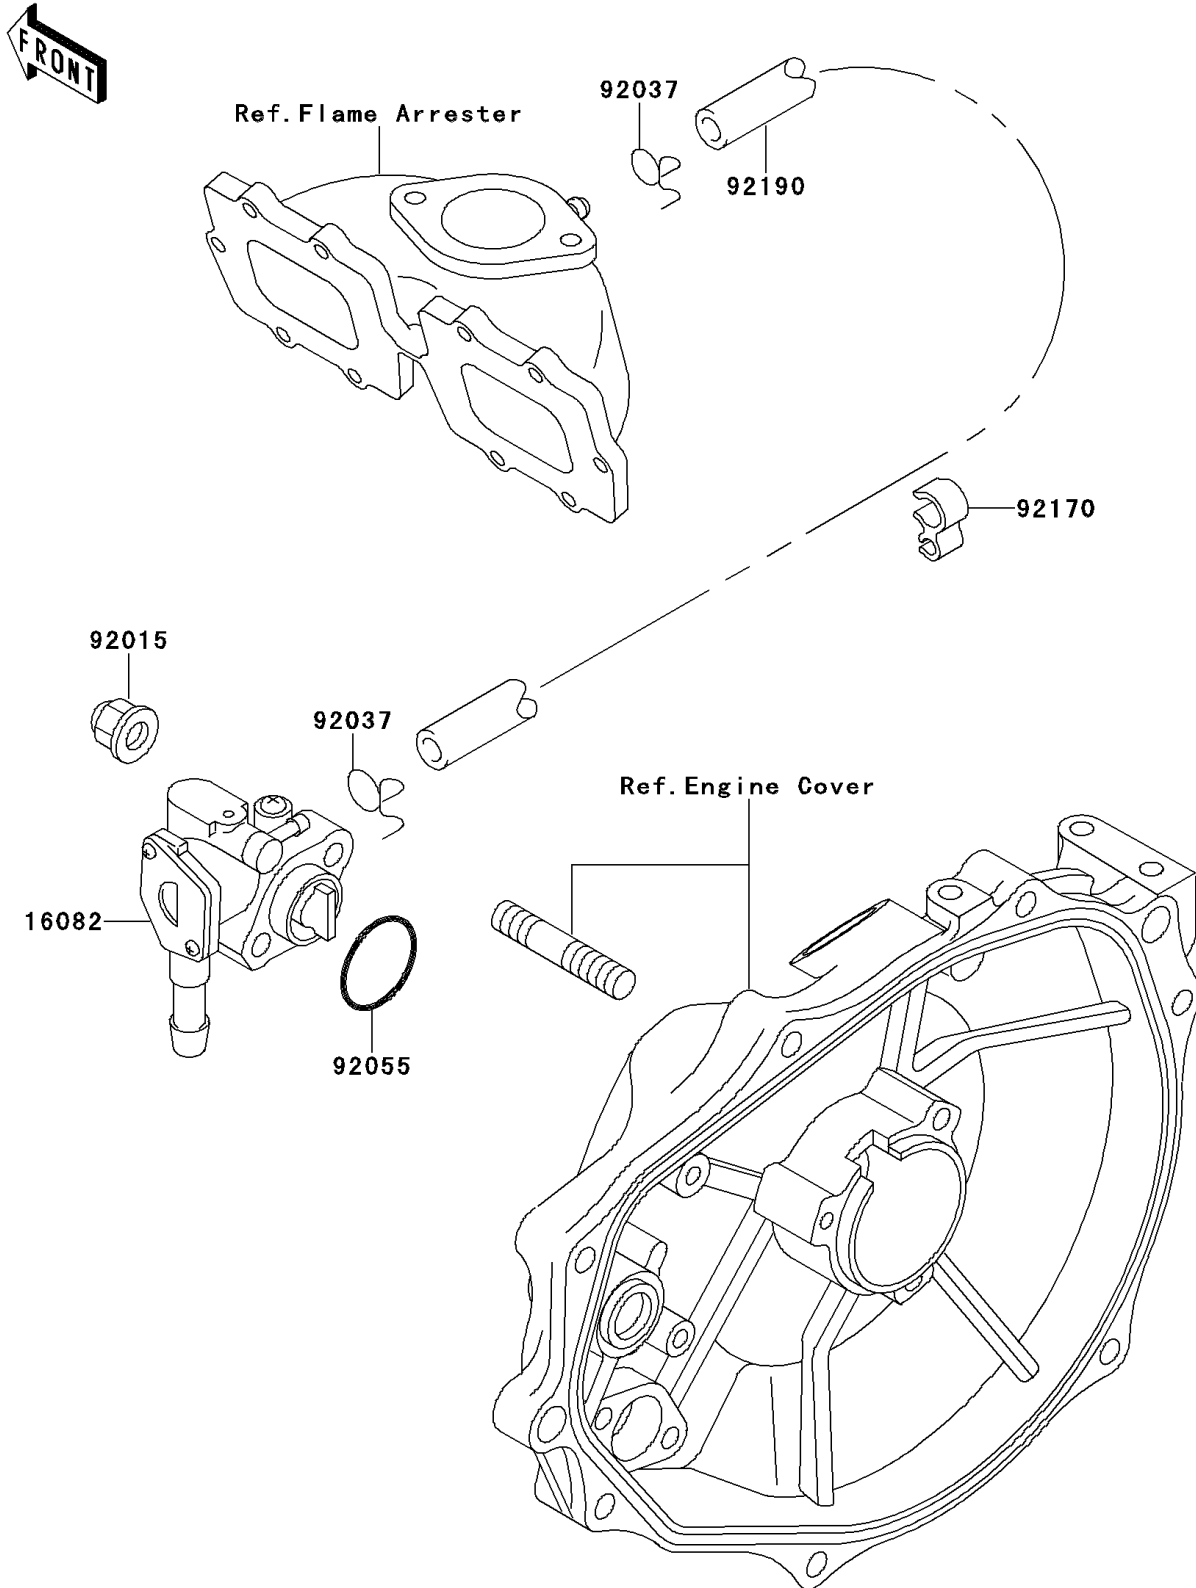

# 1997 SS PARTS DIAGRAM

Oil Pump

E1710

# 1997 SS PARTS LIST

## Oil Pump

ITEM NAME	PART NUMBER	QUANTITY
PUMP-ASSY-OIL (Ref # 16082)	16082-3710	1
NUT,CAP,6MM (Ref # 92015)	92015-1385	2
CLAMP (Ref # 92037)	92037-3722	2
RING-O,19.5X1.5 (Ref # 92055)	92055-055	1
CLAMP,HOSE (Ref # 92170)	92170-3732	1
TUBE,3X6X470 (Ref # 92190)	92190-3909	1