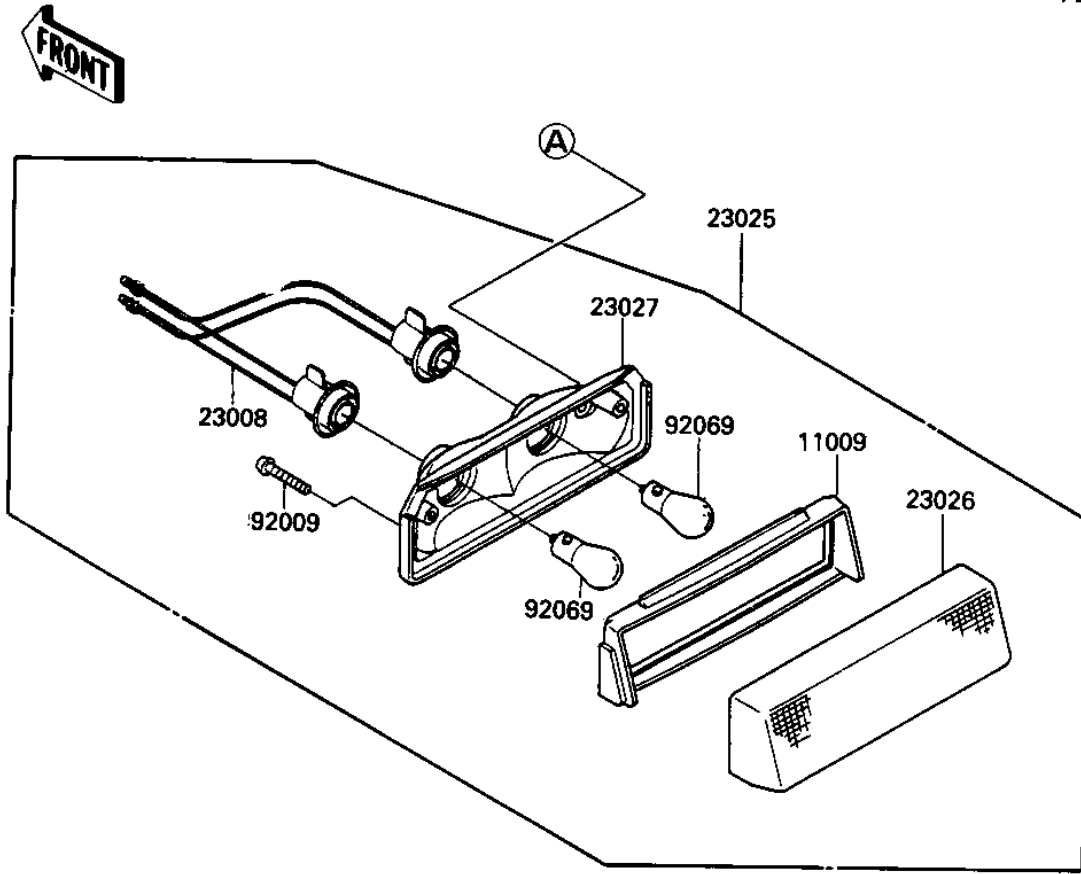

1986 Bayou 300 PARTS DIAGRAM

TAILLIGHT

F2720-0218

1986 Bayou 300 PARTS LIST

TAILLIGHT

ITEM NAME	PART NUMBER	QUANTITY
GASKET,TAIL LAMP (Ref # 11009)	11009-1404	1
BRACKET,TAIL LAMP (Ref # 11044)	11044-1367	1
SOCKET-ASSY,TAIL LAMP (Ref # 23008)	23008-1243	1
LAMP-TAIL (Ref # 23025)	23025-1113	1
LENS,TAIL LAMP (Ref # 23026)	23026-1056	1
BODY-COMP-TAIL LAMP (Ref # 23027)	23027-1064	1
SCREW,TAPPING (Ref # 92009)	92009-1056	2
COLLAR (Ref # 92027)	92027-194	2
BULB,12V 4CP (Ref # 92069)	92069-1012	2
DAMPER RUBBER (Ref # 92075)	92075-277	2
BOLT-UPSET-WS (Ref # 180)	180D0612	2
BOLT-UPSET-WS (Ref # 180A)	180D0620	2