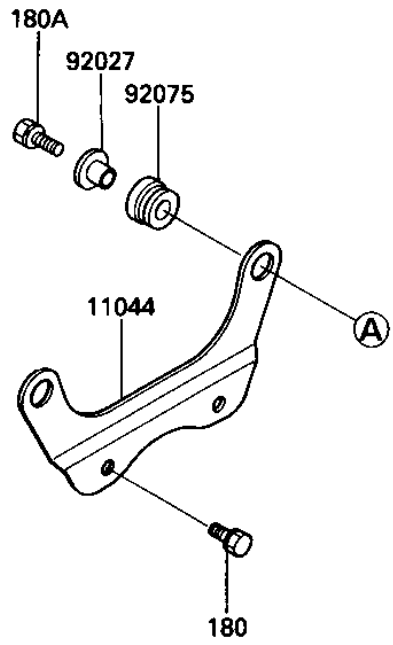

1986 Bayou 300 PARTS DIAGRAM

TAILLIGHT

F2720-0218

1986 Bayou 300 PARTS LIST

TAILLIGHT

ITEM NAME	PART NUMBER	QUANTITY
GASKET,TAIL LAMP (Ref # 11009)	11009-1404	1
BRACKET,TAIL LAMP (Ref # 11044)	11044-1367	1
SOCKET-ASSY,TAIL LAMP (Ref # 23008)	23008-1243	1
LAMP-TAIL (Ref # 23025)	23025-1113	1
LENS,TAIL LAMP (Ref # 23026)	23026-1056	1
BODY-COMP-TAIL LAMP (Ref # 23027)	23027-1064	1
SCREW,TAPPING (Ref # 92009)	92009-1056	2
COLLAR (Ref # 92027)	92027-194	2
BULB,12V 4CP (Ref # 92069)	92069-1012	2
DAMPER RUBBER (Ref # 92075)	92075-277	2
BOLT-UPSET-WS (Ref # 180)	180D0612	2
BOLT-UPSET-WS (Ref # 180A)	180D0620	2