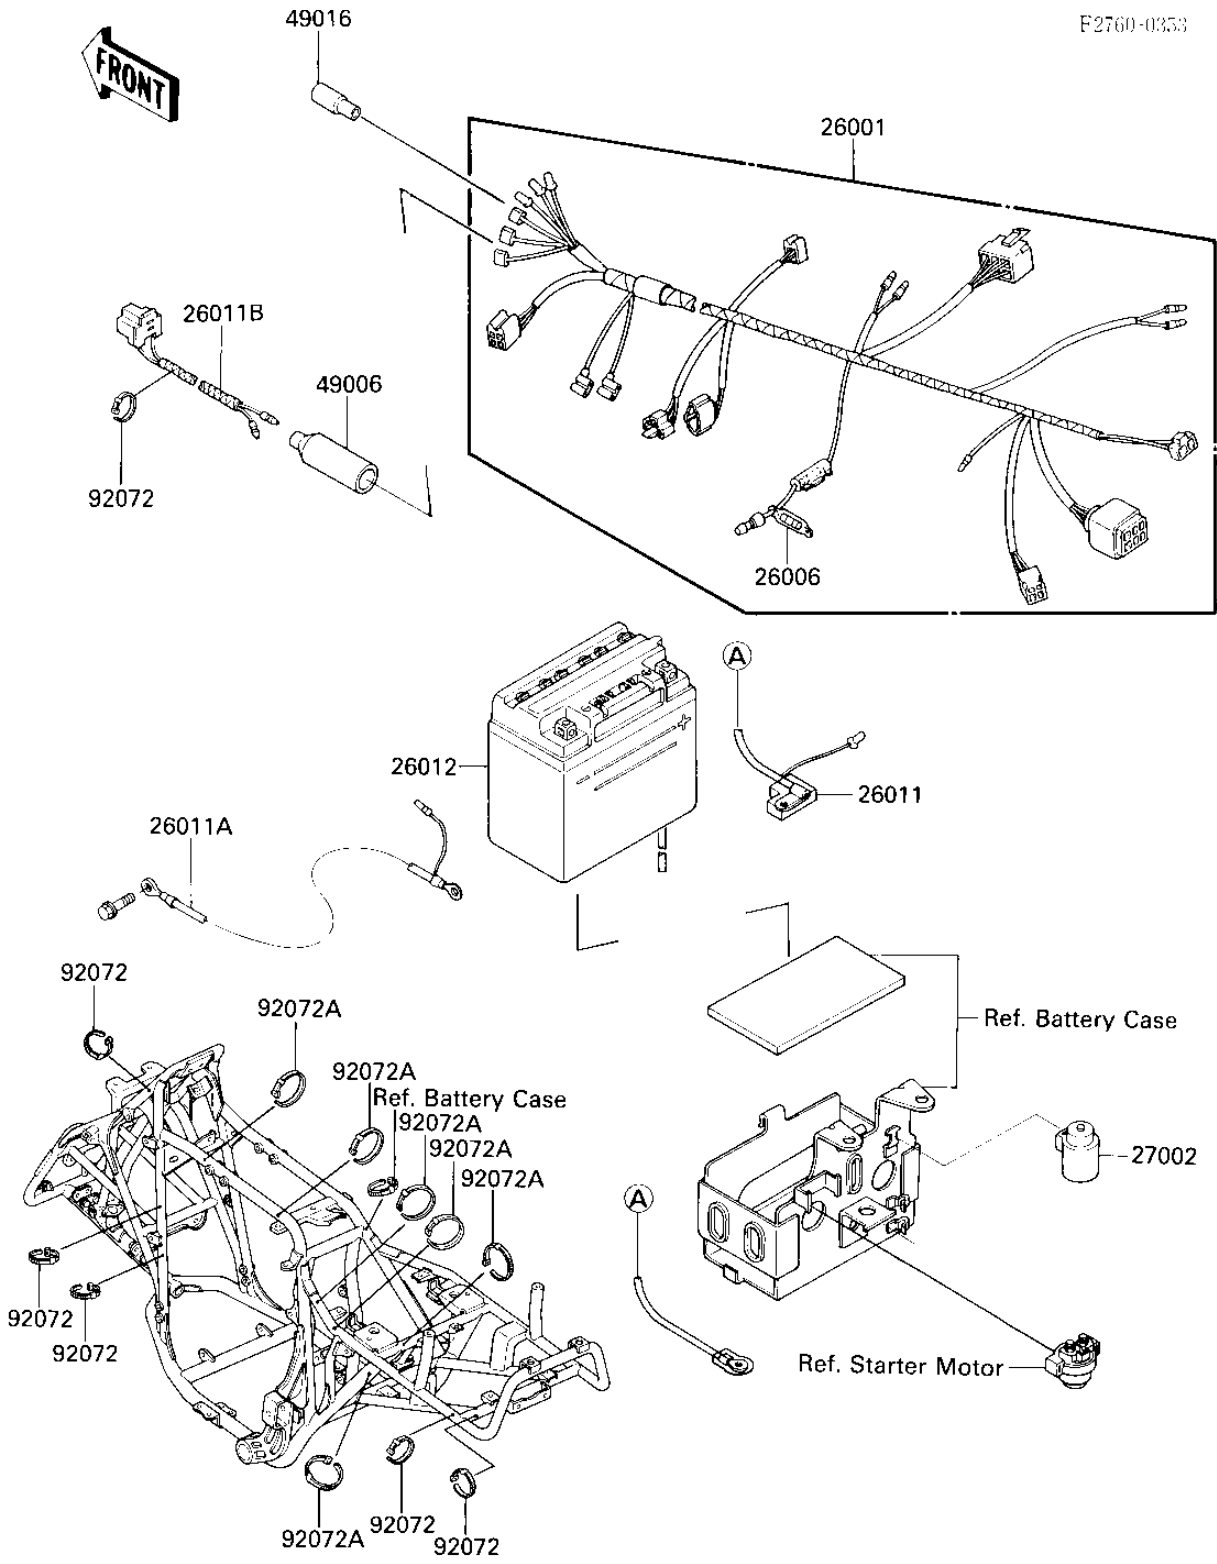

1986 Bayou 300 PARTS DIAGRAM

CHASSIS ELECTRICAL EQUIPMENT

F2760-0353

1986 Bayou 300 PARTS LIST

CHASSIS ELECTRICAL EQUIPMENT

ITEM NAME	PART NUMBER	QUANTITY
HARNESS,MAIN (Ref # 26001)	26001-1712	1
FUSE,30A,L=30 (Ref # 26006)	26006-1059	1
WIRE-LEAD,BATTERY(+) (Ref # 26011)	26011-1302	1
WIRE-LEAD,BATTERY(-) (Ref # 26011A)	26011-1303	1
WIRE-LEAD,HEAD LAMP (Ref # 26011B)	26011-4011	1
FB BAT FB16CL-B (Ref # 26012)	26012-1118	1
RELAY-ASSY (Ref # 27002)	27002-1051	1
BOOT,HARNESS (Ref # 49006)	49006-4007	1
COVER-SEAL (Ref # 49016)	49016-1119	1
BAND,MIDDLE (Ref # 92072)	92072-031	6
BAND,WIRING HARNESS (Ref # 92072A)	92072-056	6