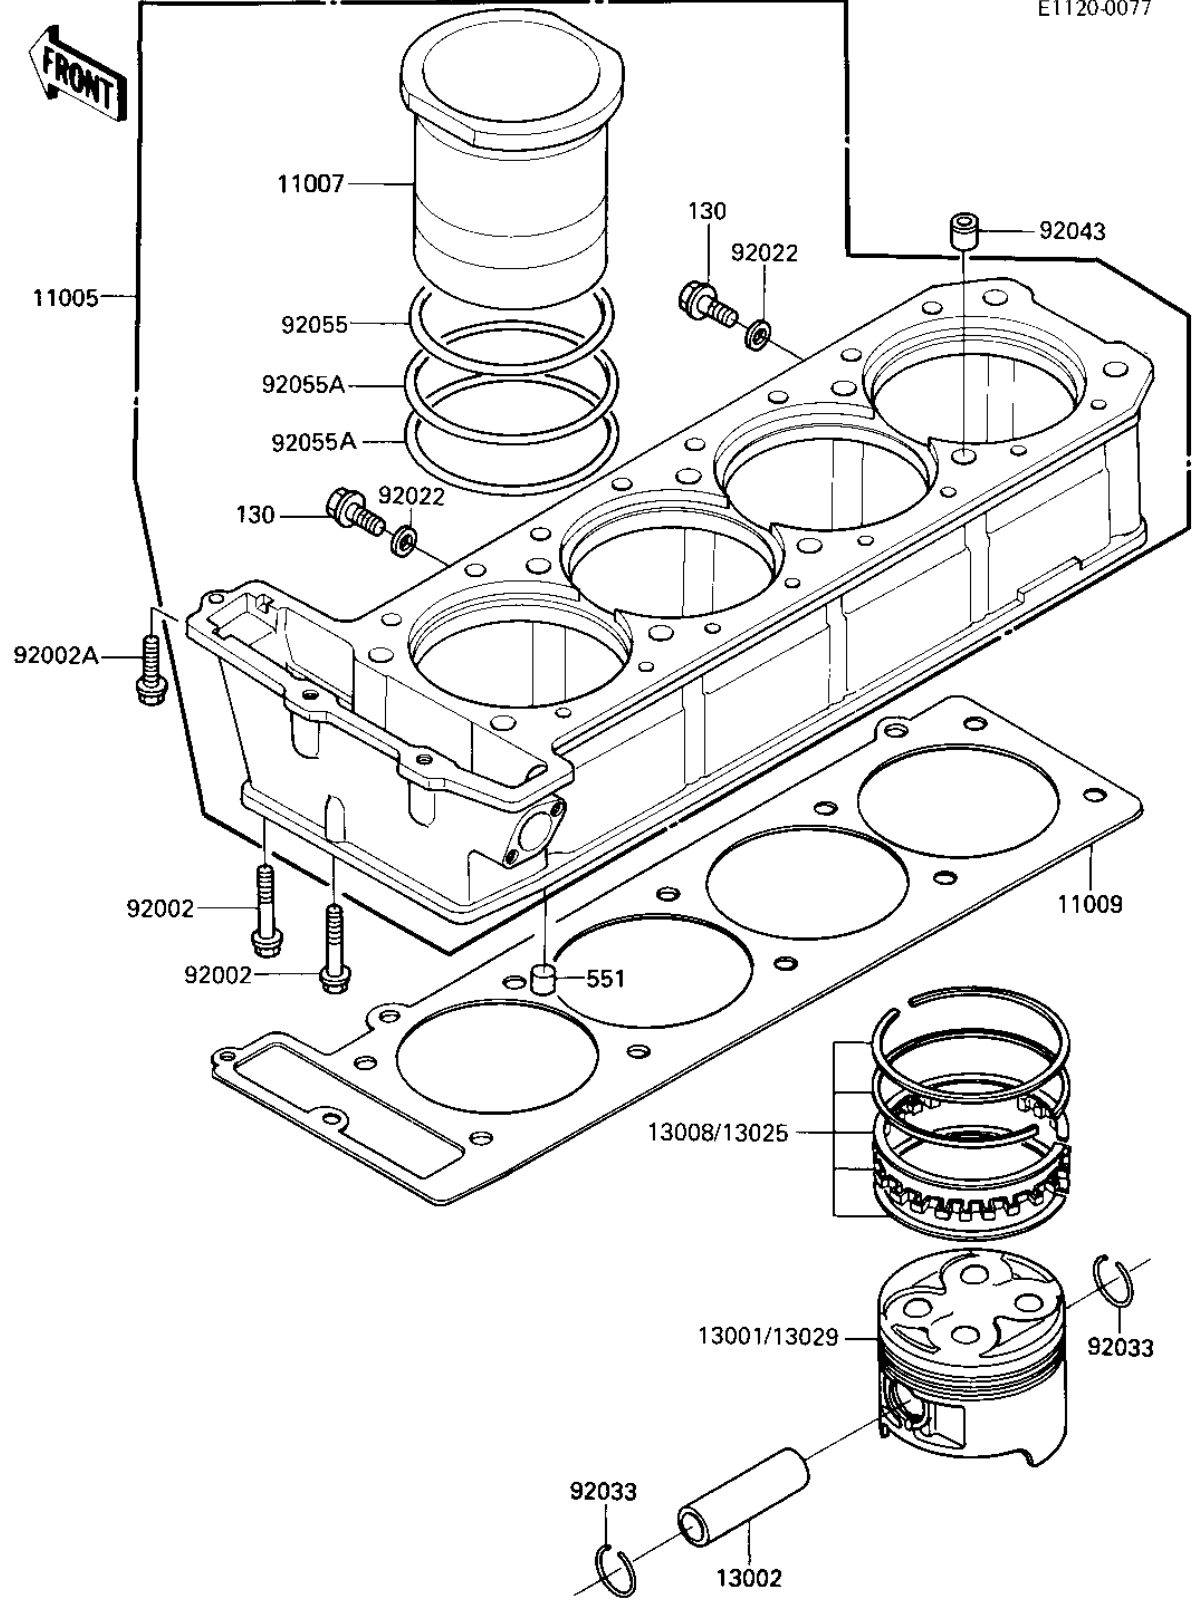

1985 Eliminator PARTS DIAGRAM

CYLINDER/PISTONS

E1120-0077

1985 Eliminator PARTS LIST

CYLINDER/PISTONS

ITEM NAME	PART NUMBER	QUANTITY
CYLINDER-ENGINE (Ref # 11005)	11005-1447	1
LINER-CYLINDER (Ref # 11007)	11007-1063	4
GASKET,CYLINDER BASE (Ref # 11009)	11009-1505	1
PISTON-ENGINE,STD (Ref # 13001)	13001-1205	4
PIN-PISTON,12X18X57.2 (Ref # 13002)	13002-1023	4
RING-SET-PISTON,STD (Ref # 13008)	13008-1053	4
RING-SET PISTON L,O/S (Ref # 13025)	13025-1053	4
PISTON-ENGINE L,O/S 0 (Ref # 13029)	13029-1142	4
BOLT,6X38 (Ref # 92002)	92001-1899	2
BOLT,6X30 (Ref # 92002A)	92002-1138	1
WASHER,PLAIN (Ref # 92022)	92022-304	2
RING-SNAP,18MM (Ref # 92033)	92033-1099	8
PIN,11.5X14X14 (Ref # 92043)	92043-1279	2
RING-O,78MM (Ref # 92055)	92055-1229	4
RING-O,79.5MM (Ref # 92055A)	92055-1230	8
BOLT-FLANGED,6X10,BLA (Ref # 130)	130C0610	2
PIN-DOWEL (Ref # 551)	551A1012	2