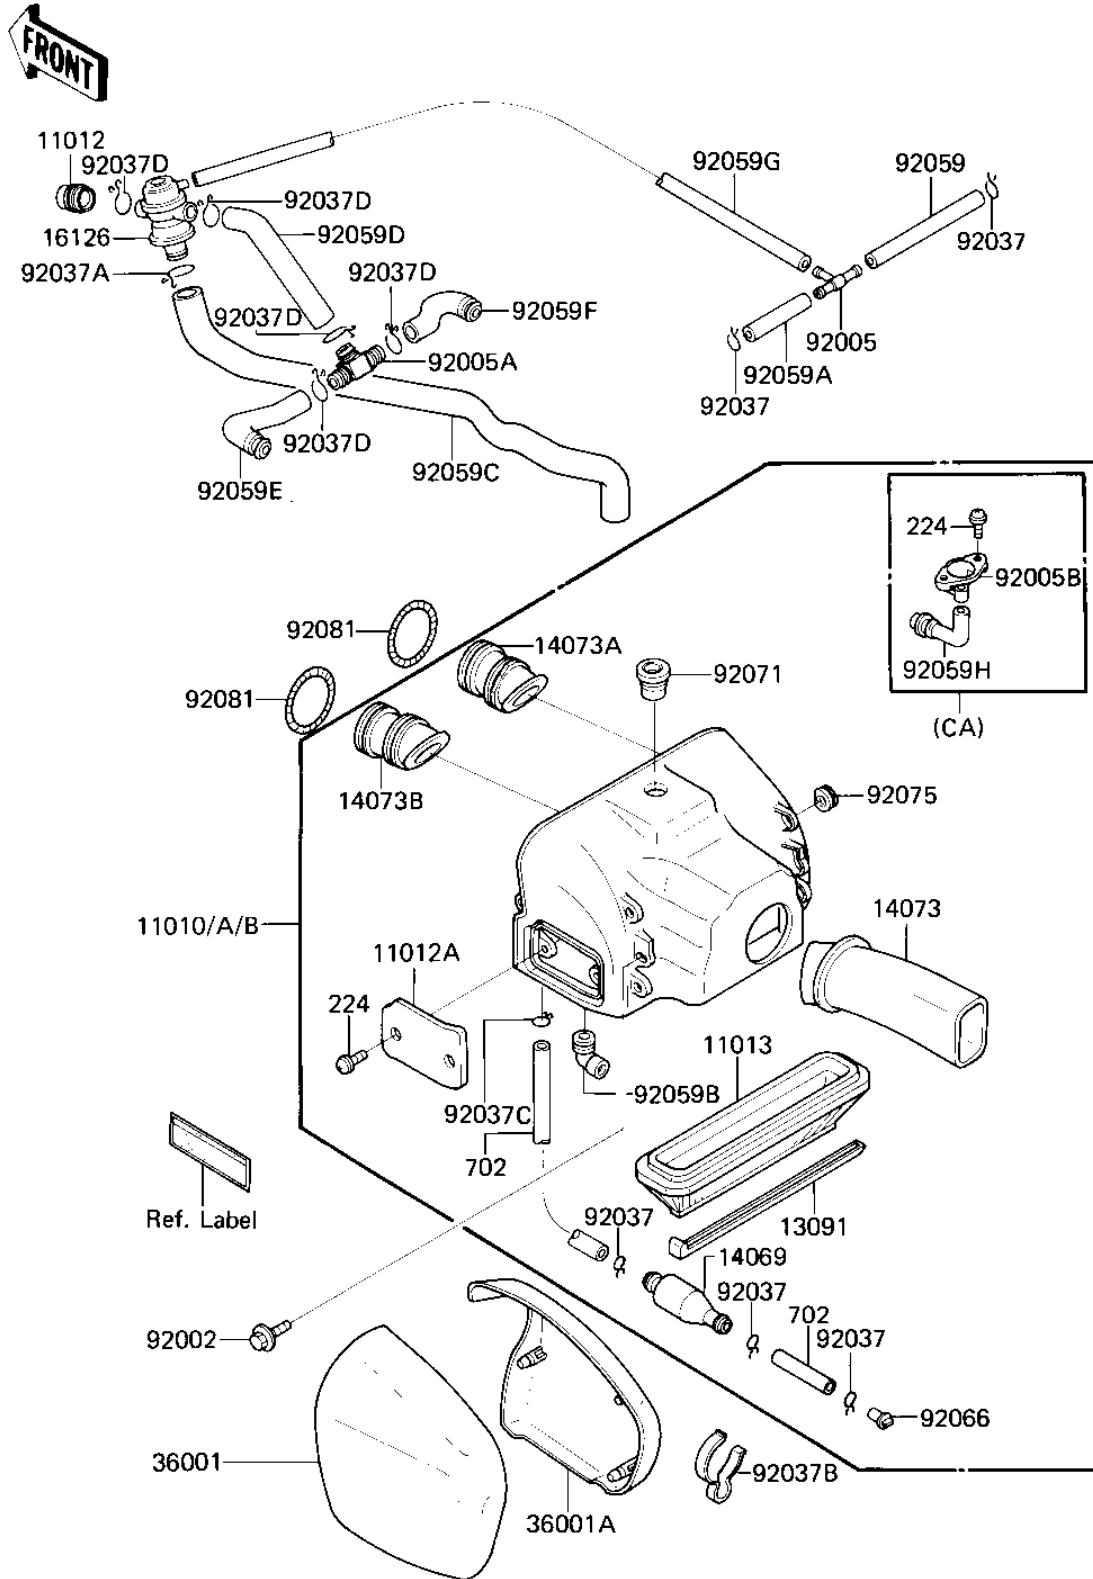

1985 Eliminator PARTS DIAGRAM

AIR CLEANER

E1130-0192

1985 Eliminator PARTS LIST

AIR CLEANER

ITEM NAME	PART NUMBER	QUANTITY
FILTER-ASSY-AIR (Ref # 11010)	11010-1261	1
FILTER-ASSY-AIR (Canada) (Ref # 11010A)	11010-1262	1
FILTER-ASSY-AIR (Ref # 11010B)	11010-1263	1
CAP,AIR FILTER (Ref # 11012)	11012-1370	1
CAP,AIR FILTER (Ref # 11012A)	11012-1485	1
ELEMENT-AIR FILTER (Ref # 11013)	11013-1112	1
HOLDER,ELEMENT (Ref # 13091)	13091-1378	1
BREATHER (Ref # 14069)	14069-1051	1
DUCT,AIR FILTER (Ref # 14073)	14073-1099	1
DUCT,#1,#3 (Ref # 14073A)	14073-1224	2
DUCT,#2,#4 (Ref # 14073B)	14073-1225	2
VALVE,AIR SWITCH (Ref # 16126)	16126-1104	1
COVER-SIDE,AIR FILTER (Ref # 36001)	36001-1295	1
COVER-SIDE,AIR FILTER (Ref # 36001A)	36001-1296	1
BOLT,6X16 (Ref # 92002)	92001-1950	2
FITTING,TUBE (Ref # 92005)	92005-1017	1
FITTING,TUBE,T-TYPE (Ref # 92005A)	92005-1130	1
FITTING (Ref # 92005B)	92005-1136	1
CLAMP-PIPE (Ref # 92037)	92037-072	3
CLAMP (Ref # 92037A)	92037-1076	1
CLAMP,AIR VENT HOSE (Ref # 92037B)	92037-1092	1
CLAMP,CHAIN OILER (Ref # 92037C)	92037-147	1
CLAMP,BREATHER TUBE (Ref # 92037D)	92037-213	5
TUBE,VACUUM,LONG (Ref # 92059)	92059-1162	1
TUBE,4X9X80 (Ref # 92059A)	92059-1365	1
TUBE,BREATHER (Ref # 92059B)	92059-1391	1
TUBE (Ref # 92059C)	92059-1569	1
TUBE (Ref # 92059D)	92059-1570	1
TUBE,LH (Ref # 92059E)	92059-1572	1

1985 Eliminator PARTS LIST

AIR CLEANER

ITEM NAME	PART NUMBER	QUANTITY
TUBE,RH (Ref # 92059F)	92059-1573	1
UNAVAILABLE IN PRICE BOOK (Ref # 92059G)	92059-161	1
TUBE (Ref # 92059H)	92059-1622	1
PLUG (Ref # 92066)	92066-1211	1
GROMMET,AIR FILTER (Ref # 92071)	92071-1129	1
DAMPER,AIR FILTER (Ref # 92075)	92075-1470	6
SPRING,AIR FILTER DUC (Ref # 92081)	92144-1771	4
SCREW-PAN-WP-CROS (Ref # 224)	224C0614	2
SCREW-PAN-WP-CROS (Ref # 224)	224C0614	4
TUBE-BREATHING (BULK) (Ref # 702)	702A071000	2