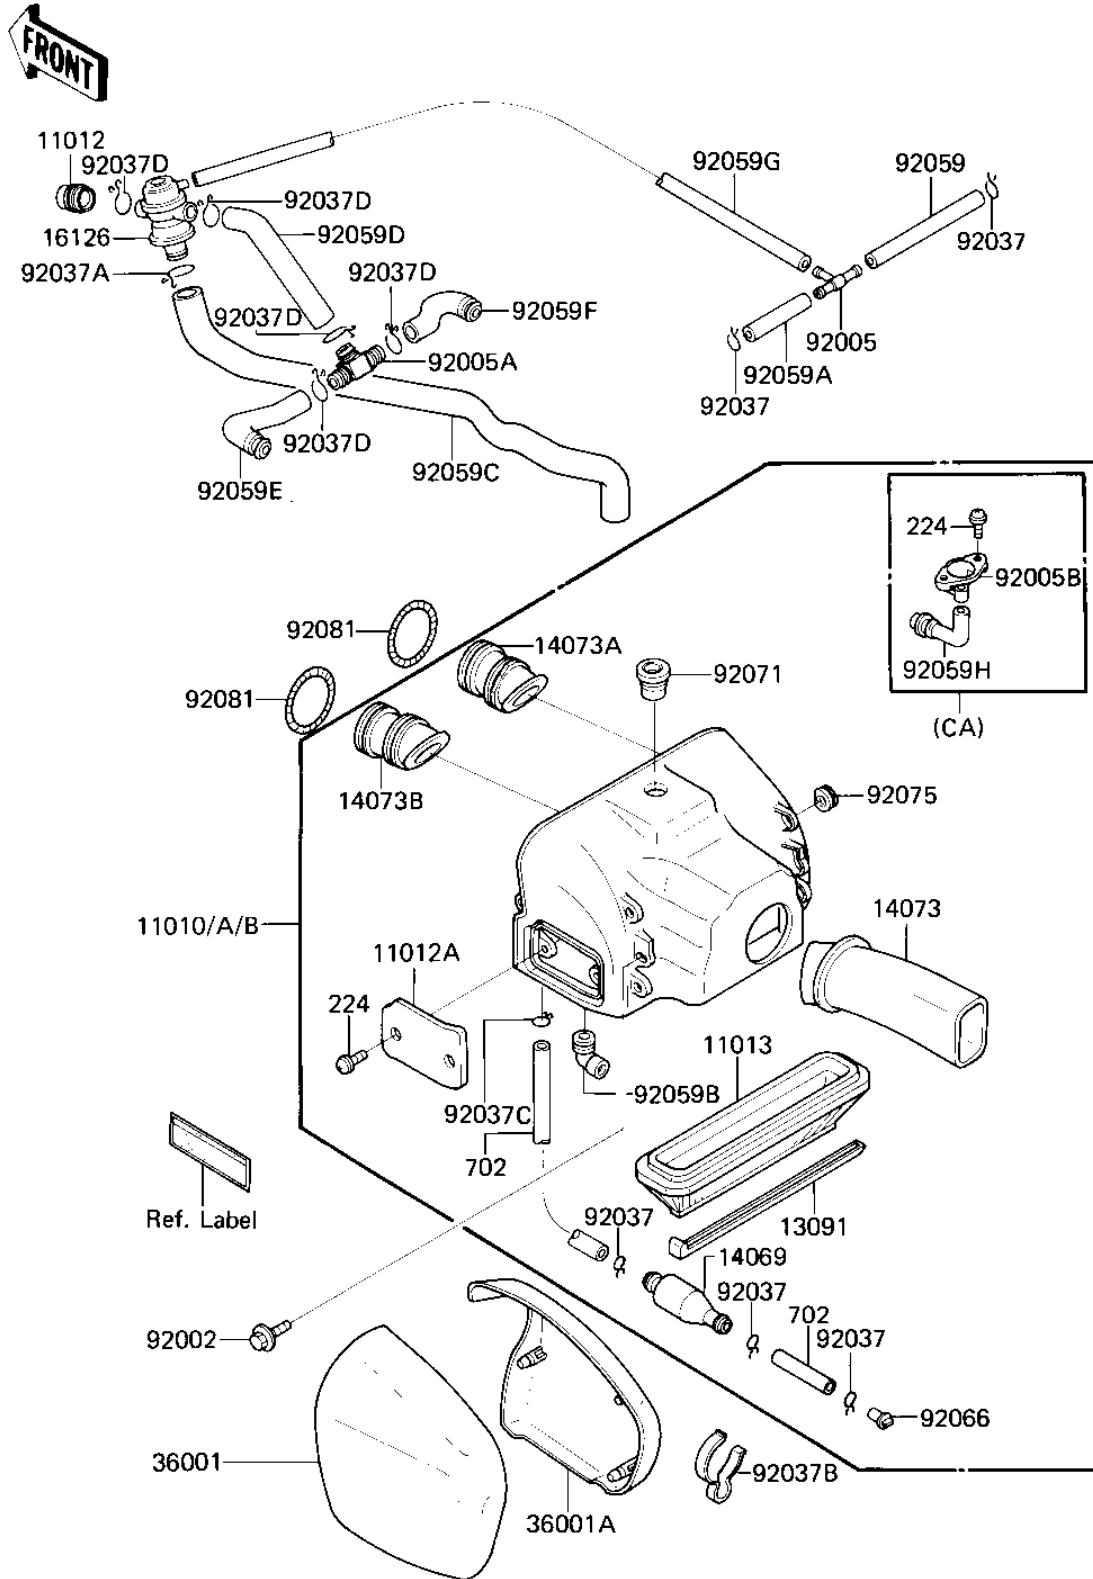

# 1986 Eliminator PARTS DIAGRAM

AIR CLEANER

E1130-0192

# 1986 Eliminator PARTS LIST

## AIR CLEANER

ITEM NAME	PART NUMBER	QUANTITY
FILTER-ASSY-AIR (Ref # 11010)	11010-1261	1
FILTER-ASSY-AIR (Canada) (Ref # 11010A)	11010-1262	1
FILTER-ASSY-AIR (Ref # 11010B)	11010-1263	1
CAP,AIR FILTER (Ref # 11012)	11012-1370	1
CAP,AIR FILTER (Ref # 11012A)	11012-1485	1
ELEMENT-AIR FILTER (Ref # 11013)	11013-1112	1
HOLDER,ELEMENT (Ref # 13091)	13091-1378	1
BREATHER (Ref # 14069)	14069-1051	1
DUCT,AIR FILTER (Ref # 14073)	14073-1099	1
DUCT,#1,#3 (Ref # 14073A)	14073-1224	2
DUCT,#2,#4 (Ref # 14073B)	14073-1225	2
VALVE,AIR SWITCH (Ref # 16126)	16126-1104	1
COVER-SIDE,AIR FILTER (Ref # 36001)	36001-1295	1
COVER-SIDE,AIR FILTER (Ref # 36001A)	36001-1296	1
BOLT,6X16 (Ref # 92002)	92001-1950	2
FITTING,TUBE (Ref # 92005)	92005-1017	1
FITTING,TUBE,T-TYPE (Ref # 92005A)	92005-1130	1
FITTING (Ref # 92005B)	92005-1136	1
CLAMP-PIPE (Ref # 92037)	92037-072	3
CLAMP (Ref # 92037A)	92037-1076	1
CLAMP,AIR VENT HOSE (Ref # 92037B)	92037-1092	1
CLAMP,CHAIN OILER (Ref # 92037C)	92037-147	1
CLAMP,BREATHER TUBE (Ref # 92037D)	92037-213	5
TUBE,VACUUM,LONG (Ref # 92059)	92059-1162	1
TUBE,4X9X80 (Ref # 92059A)	92059-1365	1
TUBE,BREATHER (Ref # 92059B)	92059-1391	1
TUBE (Ref # 92059C)	92059-1569	1
TUBE (Ref # 92059D)	92059-1570	1
TUBE,LH (Ref # 92059E)	92059-1572	1

## AIR CLEANER

ITEM NAME	PART NUMBER	QUANTITY
TUBE,RH (Ref # 92059F)	92059-1573	1
UNAVAILABLE IN PRICE BOOK (Ref # 92059G)	92059-161	1
TUBE (Ref # 92059H)	92059-1622	1
PLUG (Ref # 92066)	92066-1211	1
GROMMET,AIR FILTER (Ref # 92071)	92071-1129	1
DAMPER,AIR FILTER (Ref # 92075)	92075-1470	6
SPRING,AIR FILTER DUC (Ref # 92081)	92144-1771	4
SCREW-PAN-WP-CROS (Ref # 224)	224C0614	2
SCREW-PAN-WP-CROS (Ref # 224)	224C0614	4
TUBE-BREATHING (BULK) (Ref # 702)	702A071000	2