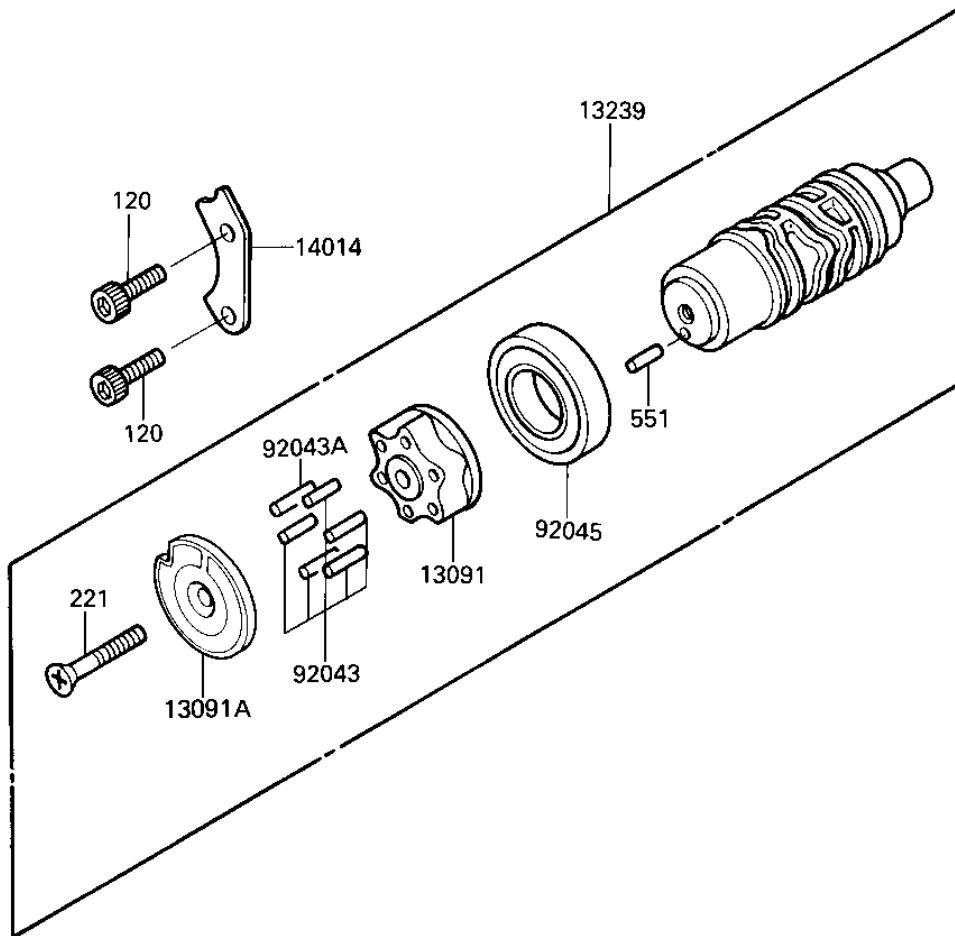

1985 Eliminator PARTS DIAGRAM

GEAR CHANGE DRUM & FORKS

E1362-0089

1985 Eliminator PARTS LIST

GEAR CHANGE DRUM & FORKS

ITEM NAME	PART NUMBER	QUANTITY
HOLDER,CHANGE DRUM (Ref # 13091)	13091-1275	1
HOLDER,NEUTRAL (Ref # 13091A)	13091-1334	1
FORK-SHIFT (Ref # 13140)	13140-1196	1
FORK-SHIFT (Ref # 13140A)	13140-1197	1
FORK-SHIFT (Ref # 13140B)	13140-1198	1
DRUM-ASSY-CHANGE (Ref # 13239)	13239-1122	1
PLATE-POSITION,CHANGE (Ref # 14014)	14014-1059	1
ROD-SHIFT (Ref # 49047)	49047-1055	1
PIN GEAR CHANGE DRUM (Ref # 92043)	92042-014	5
PIN-CHANGE DRUM (Ref # 92043A)	92042-020	1
BEARING-BALL,16005(NT (Ref # 92045)	92045-1045	1
BOLT,SOCKET,6X16 (Ref # 120)	120P0616	2
SCREW-CSK-CROS,6X45 (Ref # 221)	221B0645	1
PIN,DOWEL,4X8 (Ref # 551)	551A0408	1