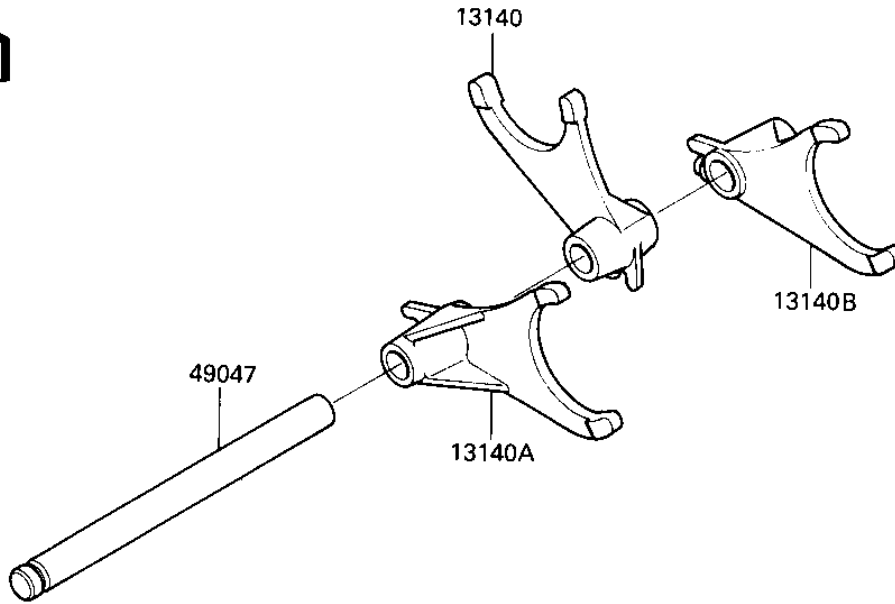

1985 Eliminator PARTS DIAGRAM

GEAR CHANGE DRUM & FORKS

E1362-0089

1985 Eliminator PARTS LIST

GEAR CHANGE DRUM & FORKS

ITEM NAME	PART NUMBER	QUANTITY
HOLDER,CHANGE DRUM (Ref # 13091)	13091-1275	1
HOLDER,NEUTRAL (Ref # 13091A)	13091-1334	1
FORK-SHIFT (Ref # 13140)	13140-1196	1
FORK-SHIFT (Ref # 13140A)	13140-1197	1
FORK-SHIFT (Ref # 13140B)	13140-1198	1
DRUM-ASSY-CHANGE (Ref # 13239)	13239-1122	1
PLATE-POSITION,CHANGE (Ref # 14014)	14014-1059	1
ROD-SHIFT (Ref # 49047)	49047-1055	1
PIN GEAR CHANGE DRUM (Ref # 92043)	92042-014	5
PIN-CHANGE DRUM (Ref # 92043A)	92042-020	1
BEARING-BALL,16005(NT (Ref # 92045)	92045-1045	1
BOLT,SOCKET,6X16 (Ref # 120)	120P0616	2
SCREW-CSK-CROS,6X45 (Ref # 221)	221B0645	1
PIN,DOWEL,4X8 (Ref # 551)	551A0408	1