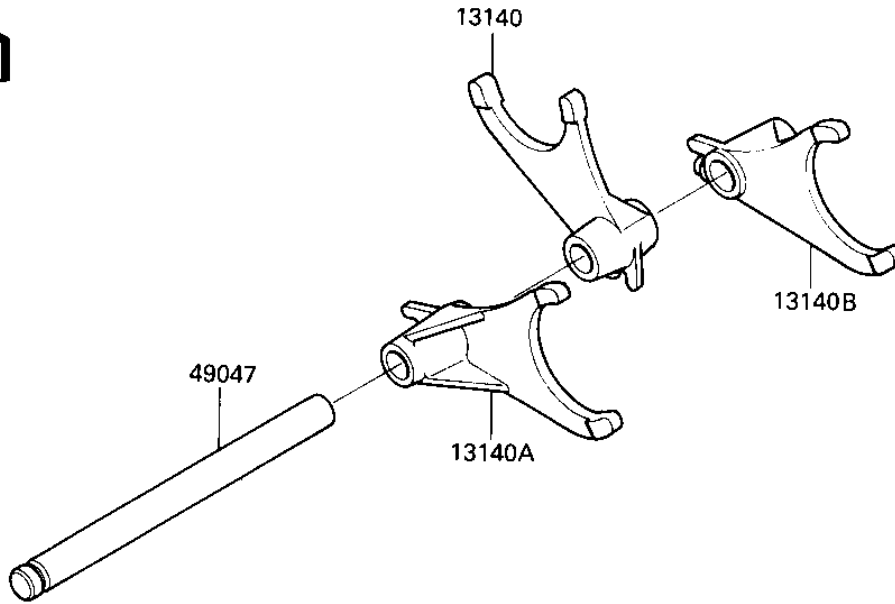

1986 Eliminator PARTS DIAGRAM

GEAR CHANGE DRUM & FORKS

E1362-0089

1986 Eliminator PARTS LIST

GEAR CHANGE DRUM & FORKS

ITEM NAME	PART NUMBER	QUANTITY
HOLDER,CHANGE DRUM (Ref # 13091)	13091-1275	1
HOLDER,NEUTRAL (Ref # 13091A)	13091-1334	1
FORK-SHIFT (Ref # 13140)	13140-1196	1
FORK-SHIFT (Ref # 13140A)	13140-1197	1
FORK-SHIFT (Ref # 13140B)	13140-1198	1
DRUM-ASSY-CHANGE (Ref # 13239)	13239-1122	1
PLATE-POSITION,CHANGE (Ref # 14014)	14014-1059	1
ROD-SHIFT (Ref # 49047)	49047-1055	1
PIN GEAR CHANGE DRUM (Ref # 92043)	92042-014	5
PIN-CHANGE DRUM (Ref # 92043A)	92042-020	1
BEARING-BALL,16005(NT (Ref # 92045)	92045-1045	1
BOLT,SOCKET,6X16 (Ref # 120)	120P0616	2
SCREW-CSK-CROS,6X45 (Ref # 221)	221B0645	1
PIN,DOWEL,4X8 (Ref # 551)	551A0408	1