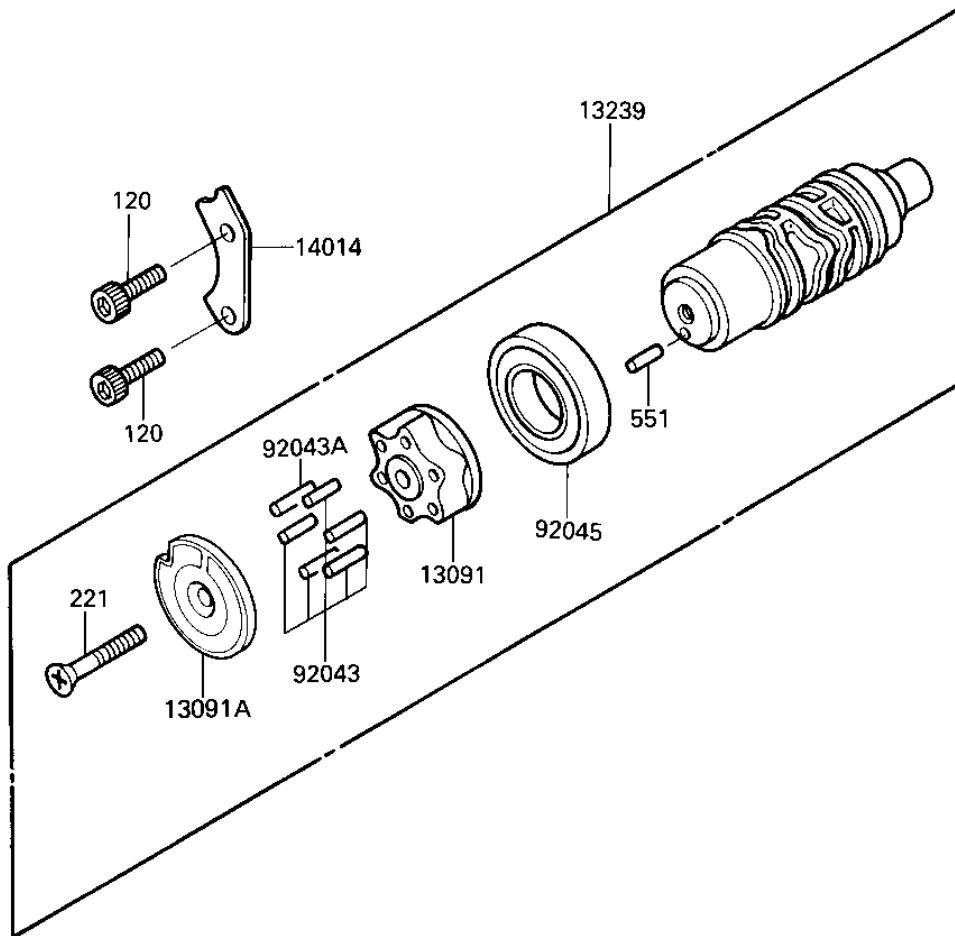

1986 Eliminator PARTS DIAGRAM

GEAR CHANGE DRUM & FORKS

E1362-0089

1986 Eliminator PARTS LIST

GEAR CHANGE DRUM & FORKS

ITEM NAME	PART NUMBER	QUANTITY
HOLDER,CHANGE DRUM (Ref # 13091)	13091-1275	1
HOLDER,NEUTRAL (Ref # 13091A)	13091-1334	1
FORK-SHIFT (Ref # 13140)	13140-1196	1
FORK-SHIFT (Ref # 13140A)	13140-1197	1
FORK-SHIFT (Ref # 13140B)	13140-1198	1
DRUM-ASSY-CHANGE (Ref # 13239)	13239-1122	1
PLATE-POSITION,CHANGE (Ref # 14014)	14014-1059	1
ROD-SHIFT (Ref # 49047)	49047-1055	1
PIN GEAR CHANGE DRUM (Ref # 92043)	92042-014	5
PIN-CHANGE DRUM (Ref # 92043A)	92042-020	1
BEARING-BALL,16005(NT (Ref # 92045)	92045-1045	1
BOLT,SOCKET,6X16 (Ref # 120)	120P0616	2
SCREW-CSK-CROS,6X45 (Ref # 221)	221B0645	1
PIN,DOWEL,4X8 (Ref # 551)	551A0408	1