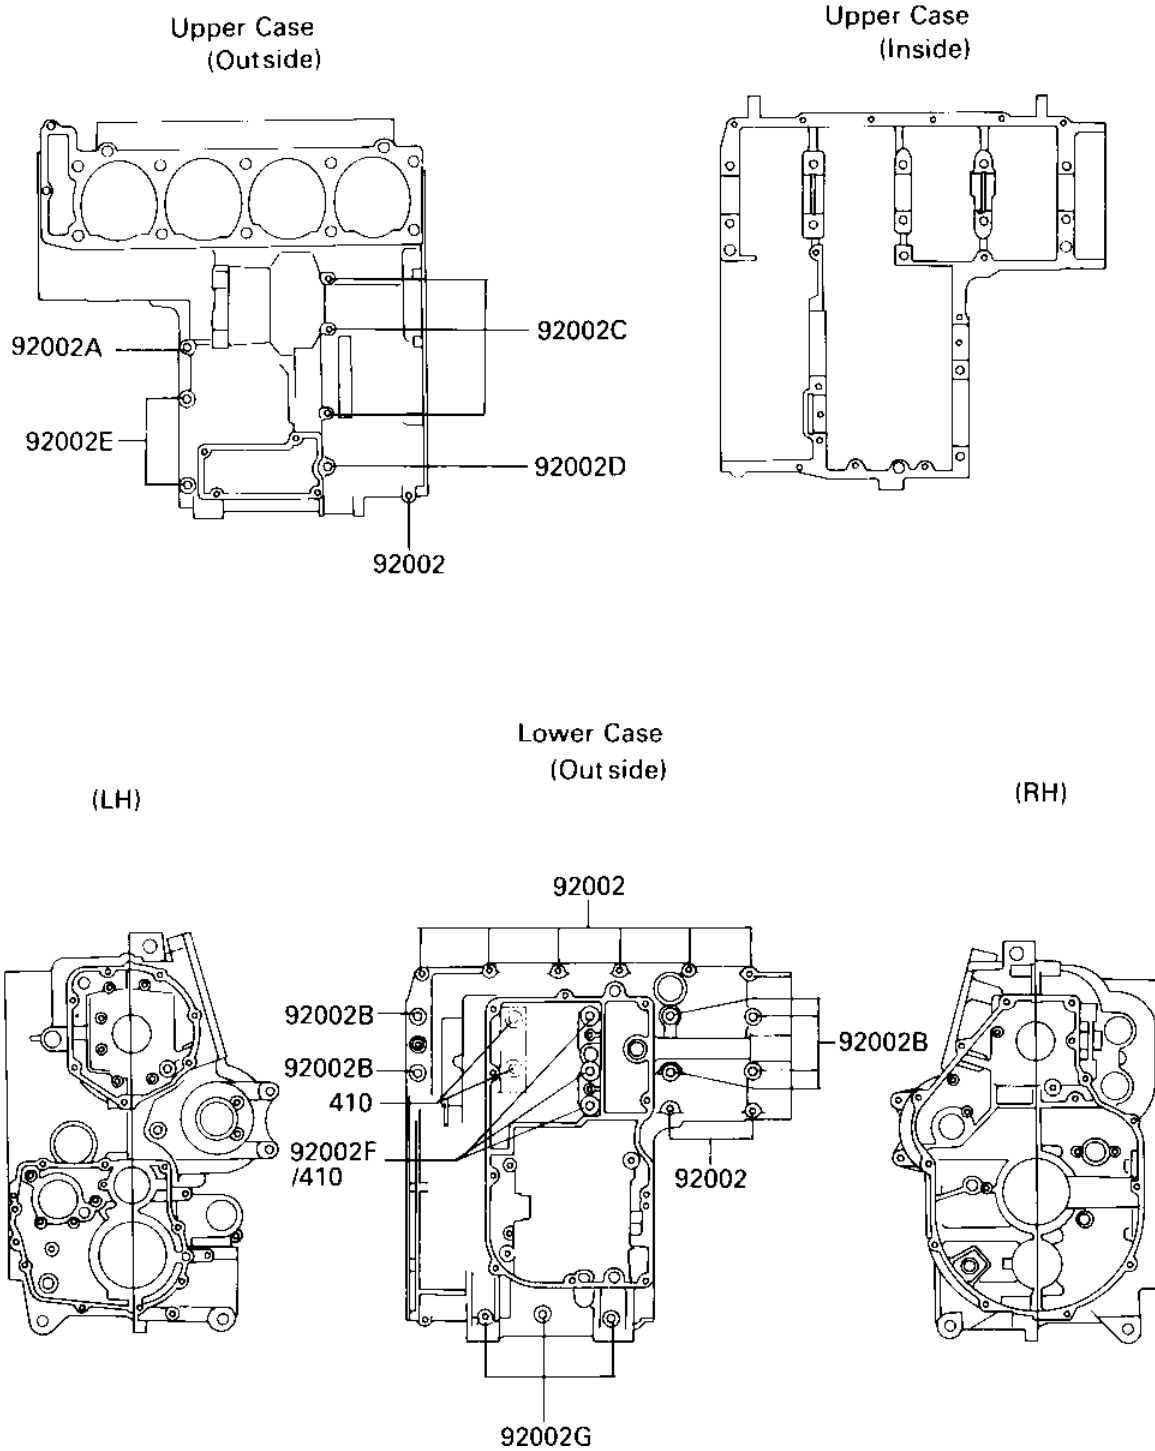

1985 Eliminator PARTS DIAGRAM

CRANKCASE BOLT PATTERN

E1412-0030

1985 Eliminator PARTS LIST

CRANKCASE BOLT PATTERN

ITEM NAME	PART NUMBER	QUANTITY
BOLT,6X38 (Ref # 92002)	92001-1899	9
BOLT,6X55 (Ref # 92002A)	92002-1054	1
BOLT,8X90 (Ref # 92002B)	92002-1057	6
BOLT (Ref # 92002C)	92150-1140	3
BOLT (Ref # 92002D)	92002-1306	1
BOLT (Ref # 92002E)	92002-1308	2
BOLT,6X120 (Ref # 92002F)	92150-1164	3
BOLT (Ref # 92002G)	92002-1654	3
WASHER PLAIN 8MM (Ref # 410)	410B0800	5