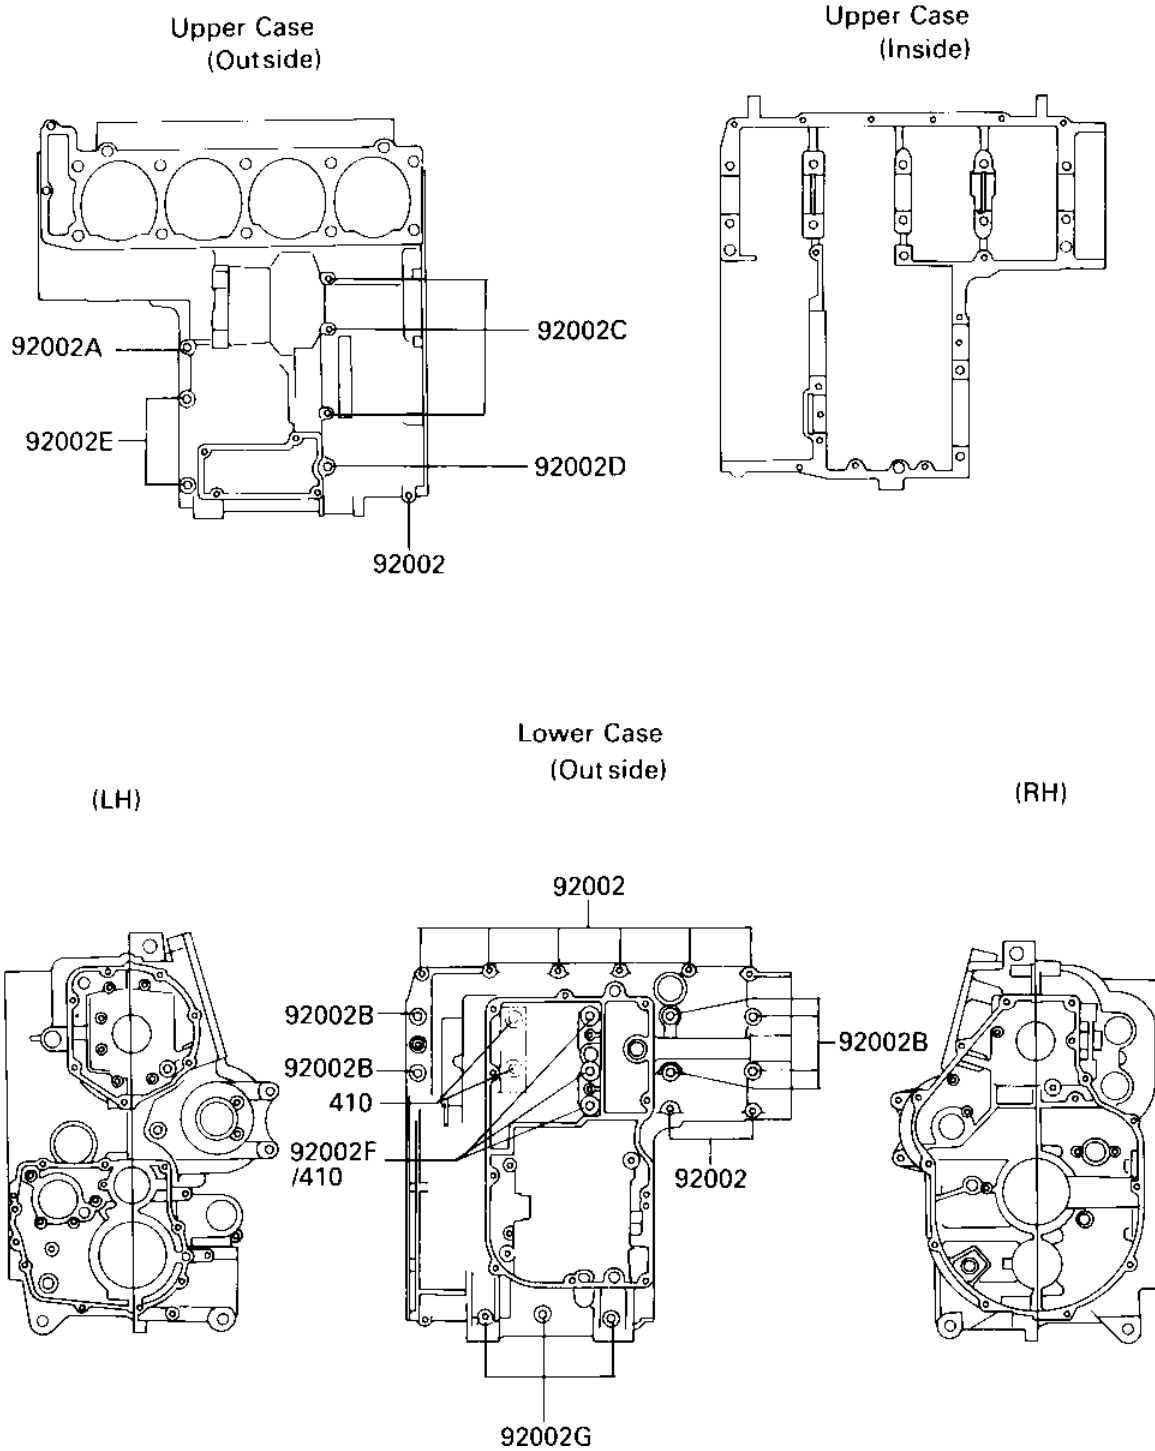

1986 Eliminator PARTS DIAGRAM

CRANKCASE BOLT PATTERN

E1412-0030

1986 Eliminator PARTS LIST

CRANKCASE BOLT PATTERN

ITEM NAME	PART NUMBER	QUANTITY
BOLT,6X38 (Ref # 92002)	92001-1899	9
BOLT,6X55 (Ref # 92002A)	92002-1054	1
BOLT,8X90 (Ref # 92002B)	92002-1057	6
BOLT (Ref # 92002C)	92150-1140	3
BOLT (Ref # 92002D)	92002-1306	1
BOLT (Ref # 92002E)	92002-1308	2
BOLT,6X120 (Ref # 92002F)	92150-1164	3
BOLT (Ref # 92002G)	92002-1654	3
WASHER PLAIN 8MM (Ref # 410)	410B0800	5